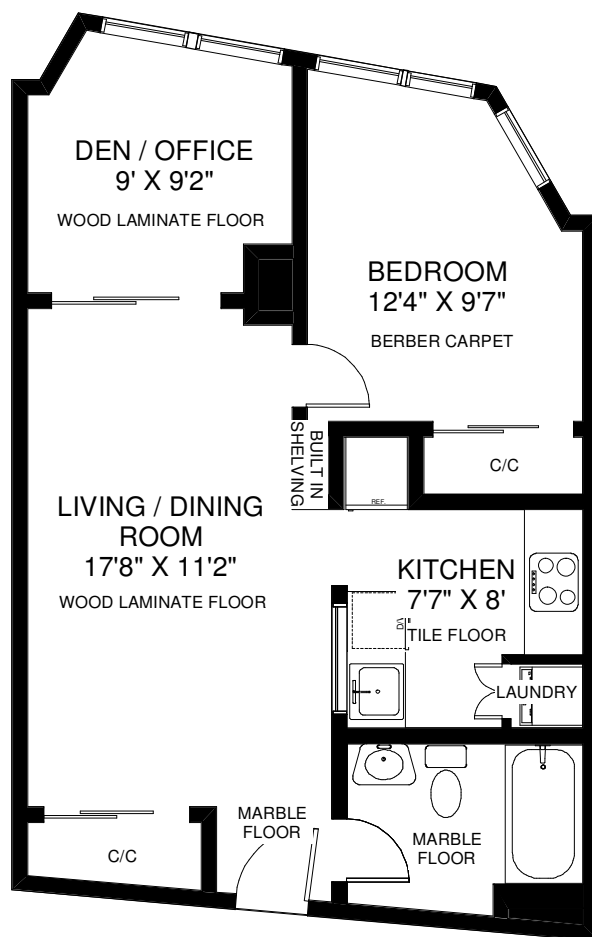

1055 BAY STREET UNIT #1909

THE JULIE KINNEAR TEAM
Sales Representatives
Royal LePage Real Estate Services Ltd., Brokerage
(416) 762-8255

APPROXIMATELY 605 SQ FT

Note: Measurements & Calculations are approximate.
Provided as a guideline only.