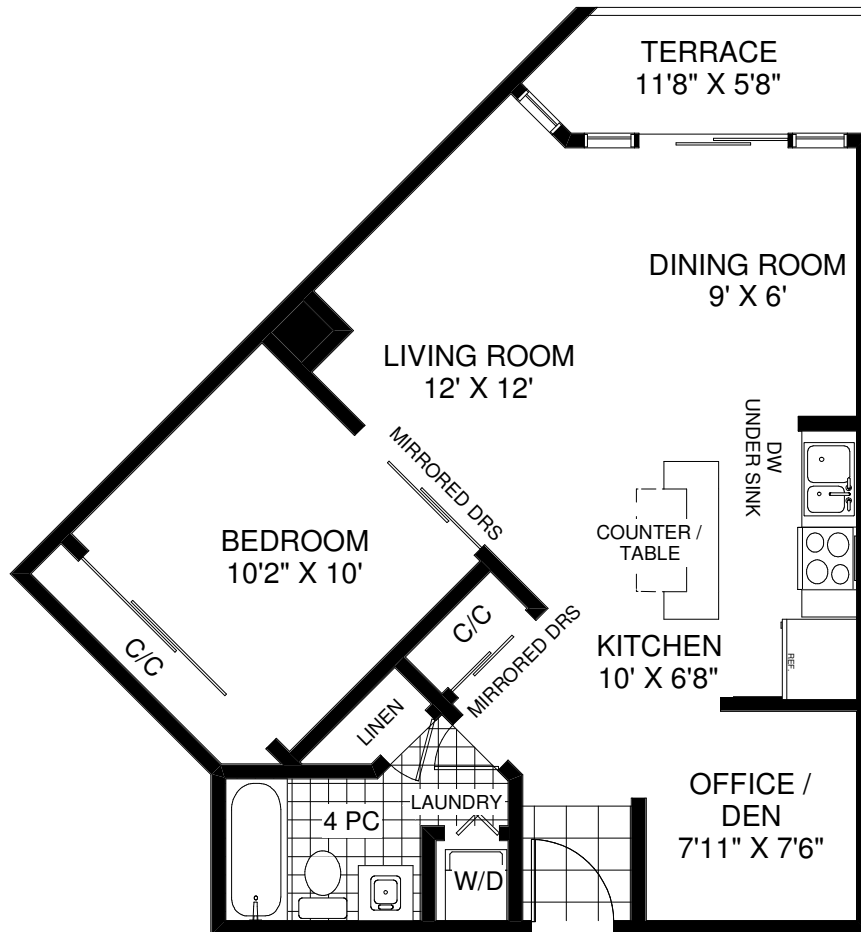

111 ELIZABETH STREET UNIT 601

JULIE KINNEAR
Sales Representative
Royal LePage Real Estate Services Ltd., Brokerage
(416) 762-8255

APPROXIMATELY 689 SQ FT

FLOOR PLANS BY KIM DORNEY
647-989-6526

Note: Measurements & Calculations are approximate. Provided as a guideline only.