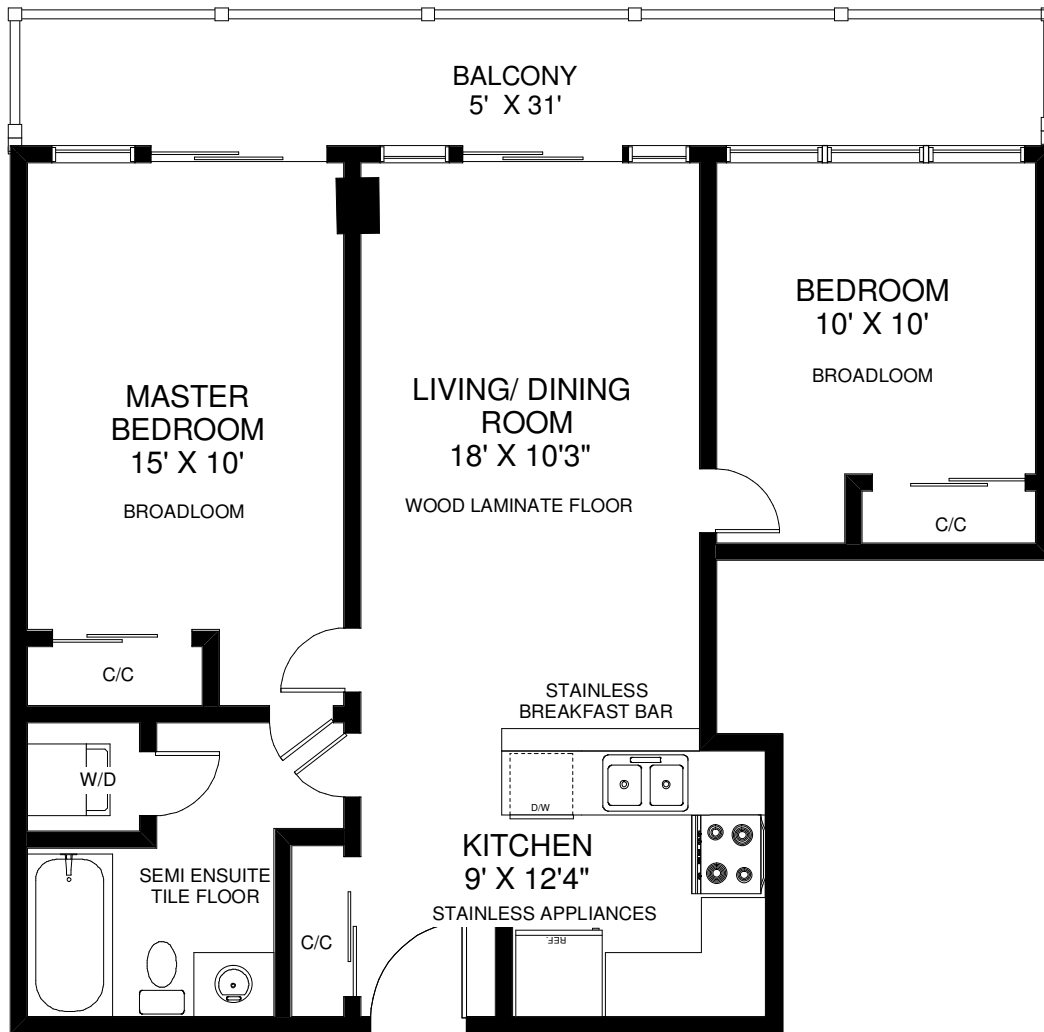

# 185 LEGION ROAD UNIT #404

THE JULIE KINNEAR TEAM  
Sales Representative  
Keller Williams Neighbourhood Realty  
(416) 236-1392

APPROXIMATELY 750 SQ FT

Note: Measurements & Calculations are approximate. Provided as a guideline only.