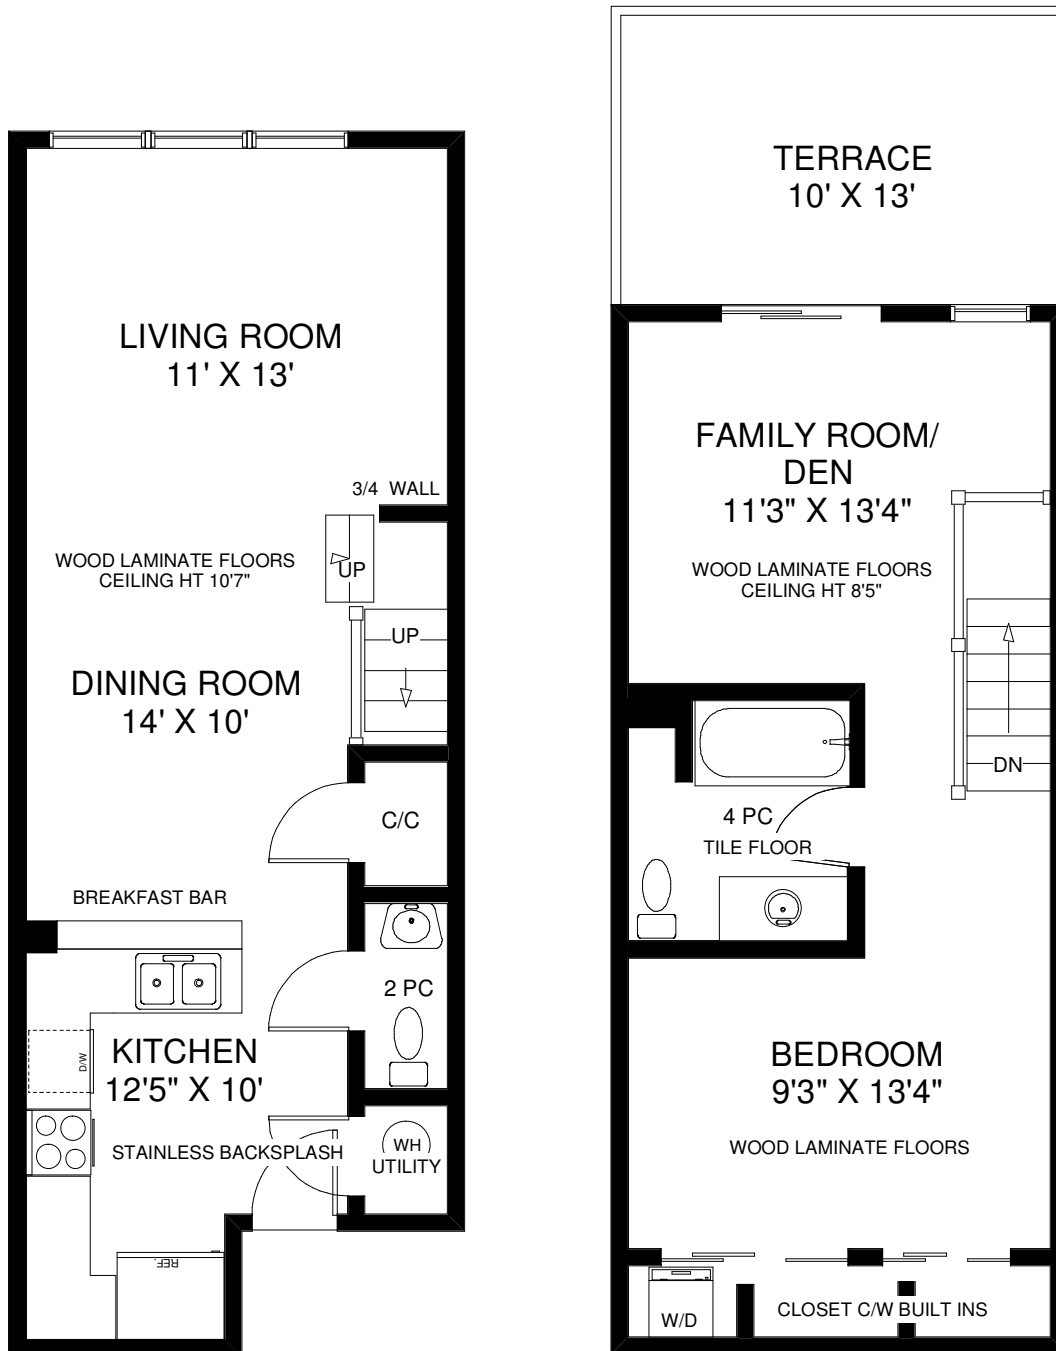

235 MEDLAND STREET UNIT #203

THE JULIE KINNEAR TEAM
Royal LePage Real Estate Services Ltd., Brokerage
(416) 762-8255

APPROXIMATELY 990 SQ FT

Note: Measurements & Calculations are approximate. Provided as a guideline only.