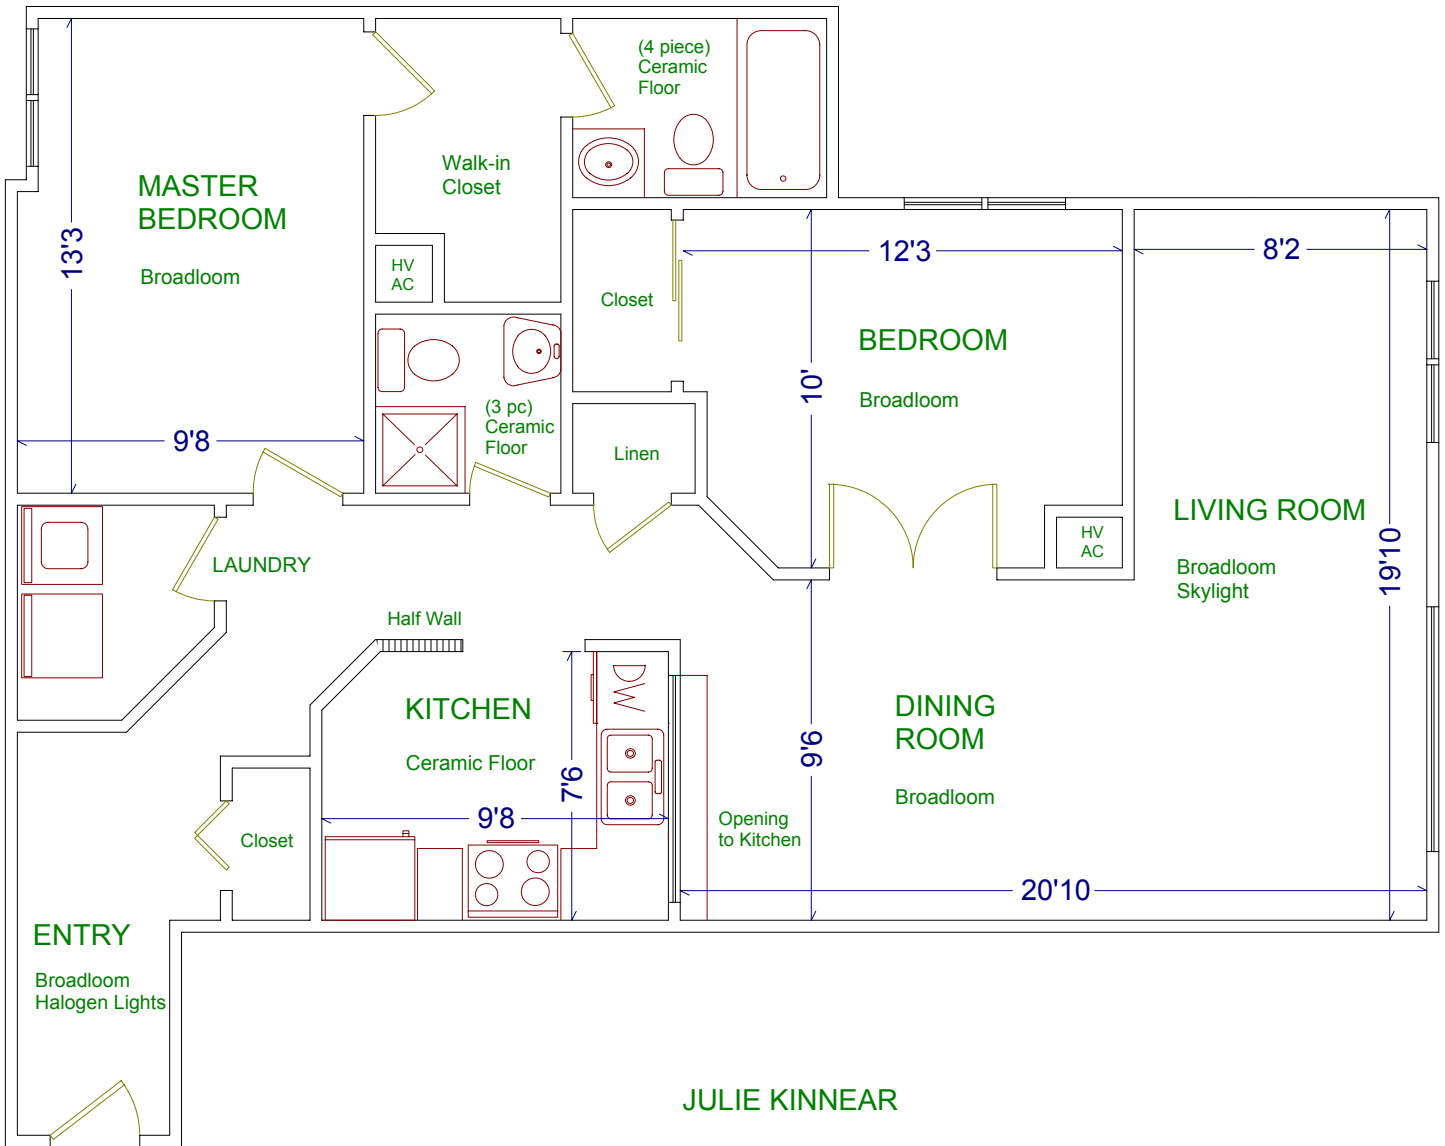

# 356 MCRAE DRIVE, UNIT 501

JULIE KINNEAR

Sales Representative

(416) 762-8255

Royal LePage Real Estate  
Services Ltd., Brokerage

Please note: Measurements may not be 100% accurate. Floor plans are provided for convenience and are to be used as a guideline only.