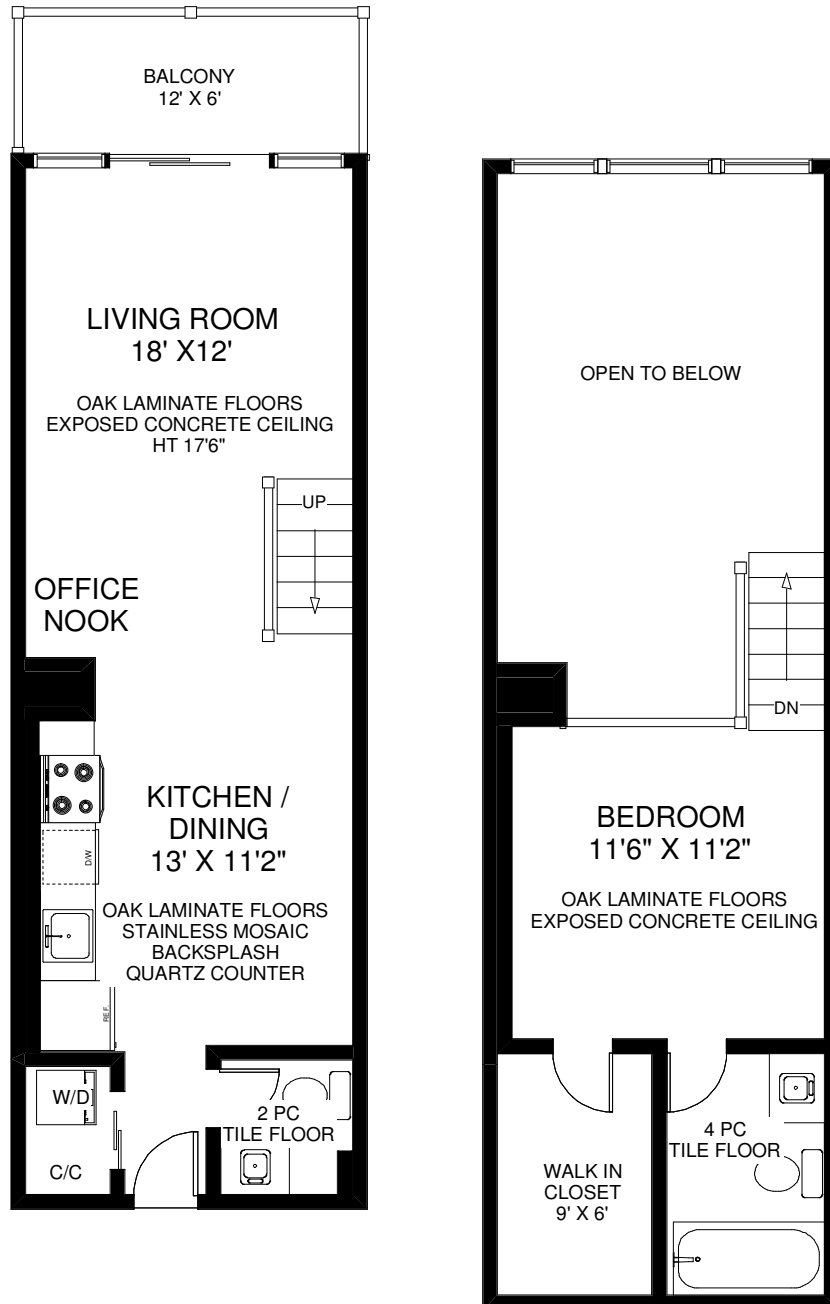

5 HANNA AVENUE UNIT #406

THE JULIE KINNEAR TEAM
Royal LePage Real Estate Ltd., Brokerage
(416) 762-8255

APPROXIMATELY 805 SQ FT

Note: Measurements & Calculations are approximate. Provided as a guideline only.