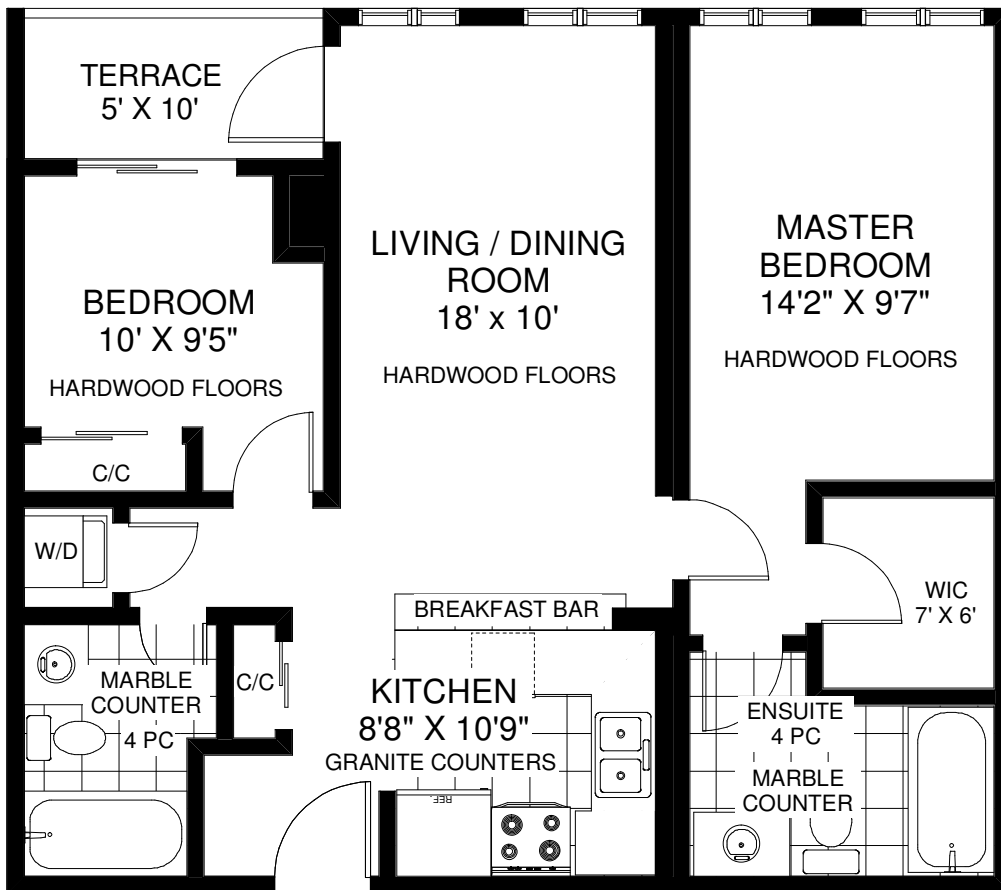

900 MOUNT PLEASANT ROAD UNIT #221

THE JULIE KINNEAR TEAM
Royal LePage Real Estate Services Ltd., Brokerage,
(416) 762-8255

APPROXIMATELY 830 SQ FT

Note: Measurements & Calculations are approximate. Provided as a guideline only.