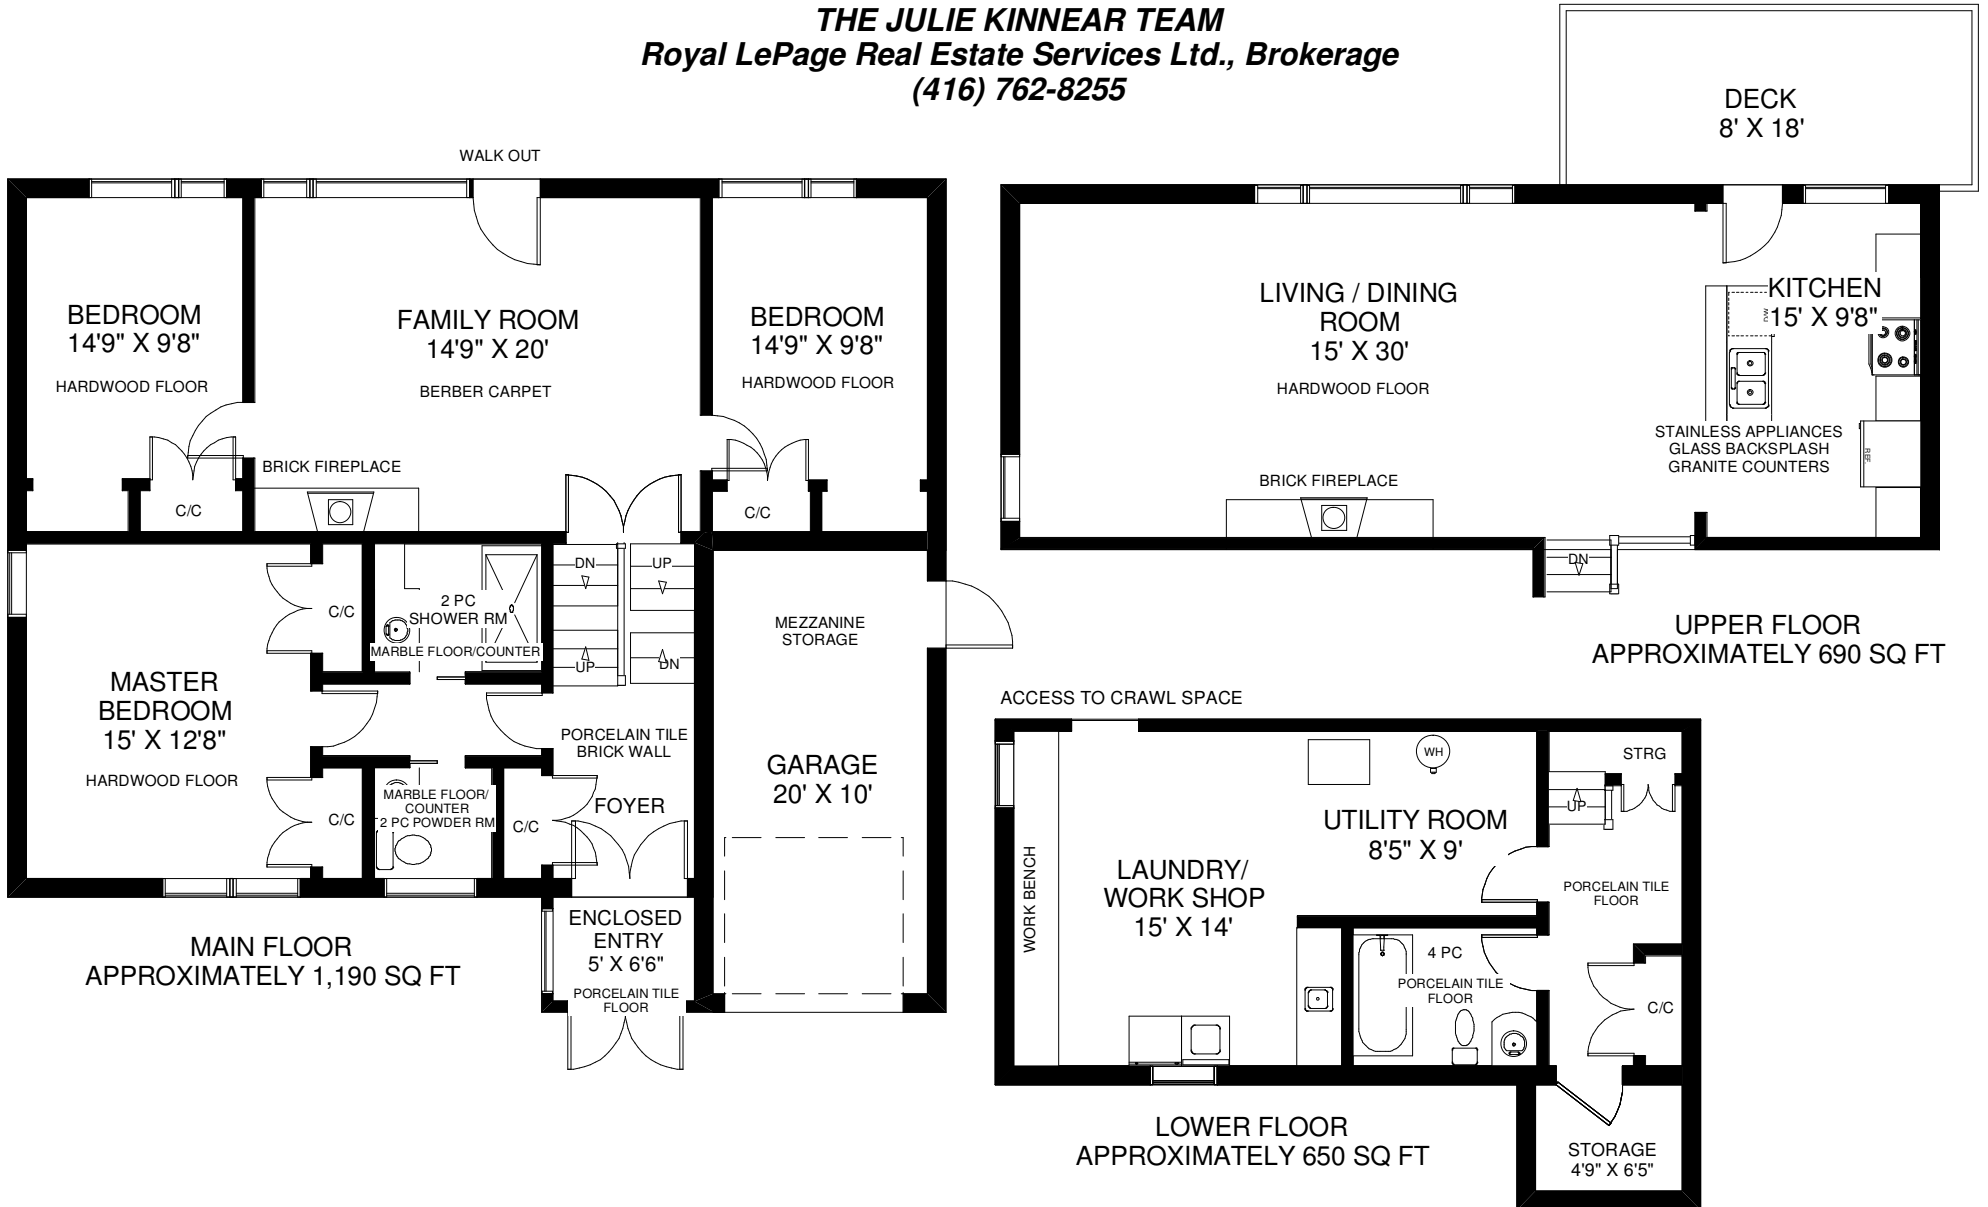

# 11 SAXONY CRESCENT

**THE JULIE KINNEAR TEAM**  
**Royal LePage Real Estate Services Ltd., Brokerage**  
**(416) 762-8255**

Note: Measurements & Calculations are approximate.  
Provided as a guideline only.