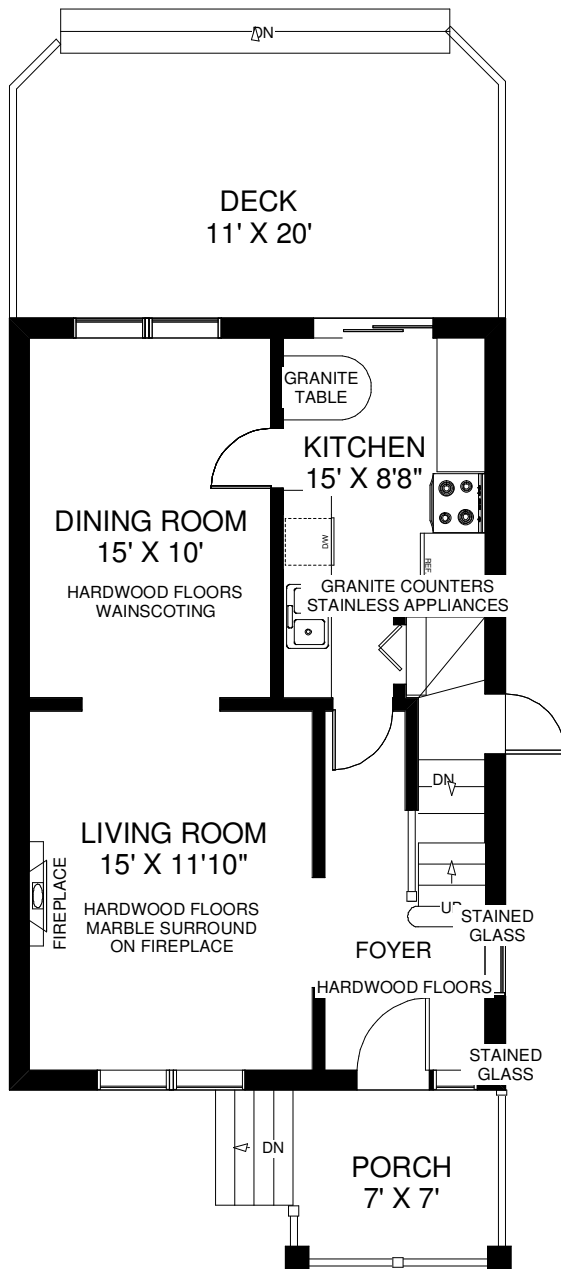

119 EASTBOURNE AVENUE

THE JULIE KINNEAR TEAM
Royal LePage Real Estate Services Ltd., Brokerage
(416) 762-8255

MAIN FLOOR
APPROXIMATELY 660 SQ FT

SECOND FLOOR
APPROXIMATELY 680 SQ FT

LOWER FLOOR
APPROXIMATELY 660 SQ FT

Note: Measurements & Calculations are approximate.
Provided as a guideline only.