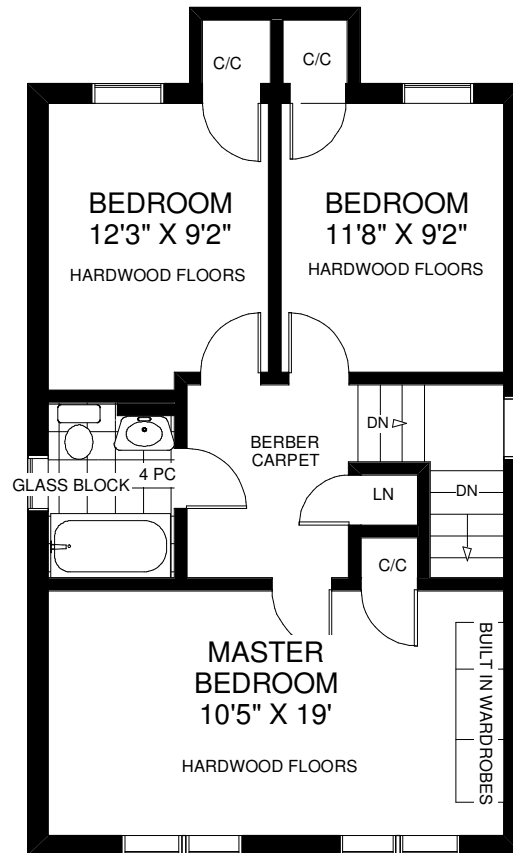

119 EASTBOURNE AVENUE

THE JULIE KINNEAR TEAM
Royal LePage Real Estate Services Ltd., Brokerage
(416) 762-8255

MAIN FLOOR
APPROXIMATELY 660 SQ FT

SECOND FLOOR
APPROXIMATELY 680 SQ FT

LOWER FLOOR
APPROXIMATELY 660 SQ FT

Note: Measurements & Calculations are approximate.
Provided as a guideline only.