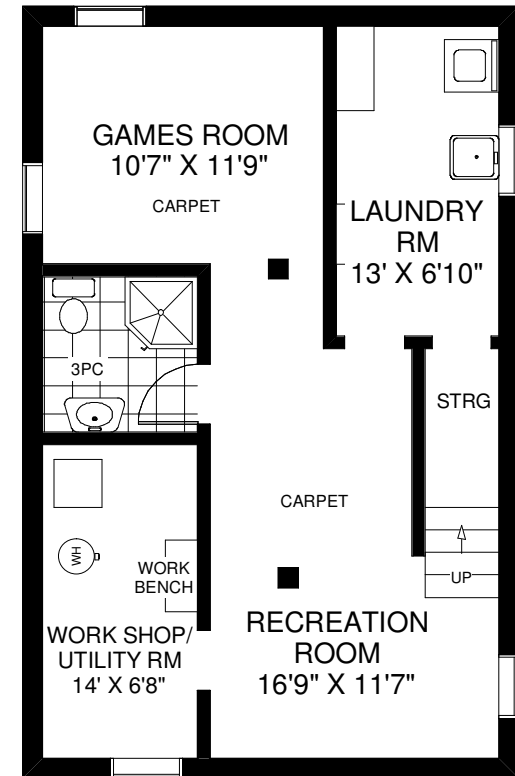

119 EASTBOURNE AVENUE

THE JULIE KINNEAR TEAM
Royal LePage Real Estate Services Ltd., Brokerage
(416) 762-8255

MAIN FLOOR
APPROXIMATELY 660 SQ FT

SECOND FLOOR
APPROXIMATELY 680 SQ FT

LOWER FLOOR
APPROXIMATELY 660 SQ FT

Note: Measurements & Calculations are approximate.
Provided as a guideline only.