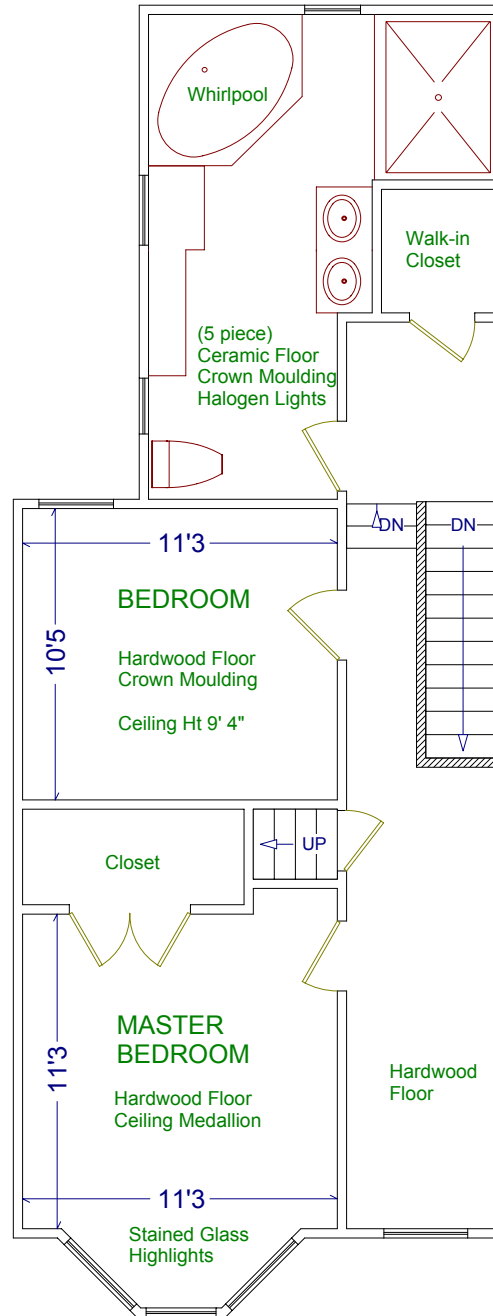

12 GARDEN AVENUE

MAIN

SECOND

JULIE KINNEAR

Sales Representative

(416) 762-8255

Royal LePage Real Estate Services Ltd., Brokerage

Please note: Measurements may not be 100% accurate. Floor plans are provided for convenience and are to be used as a guideline only.

FloorPlans Unlimited (416) 766-7479

THIRD