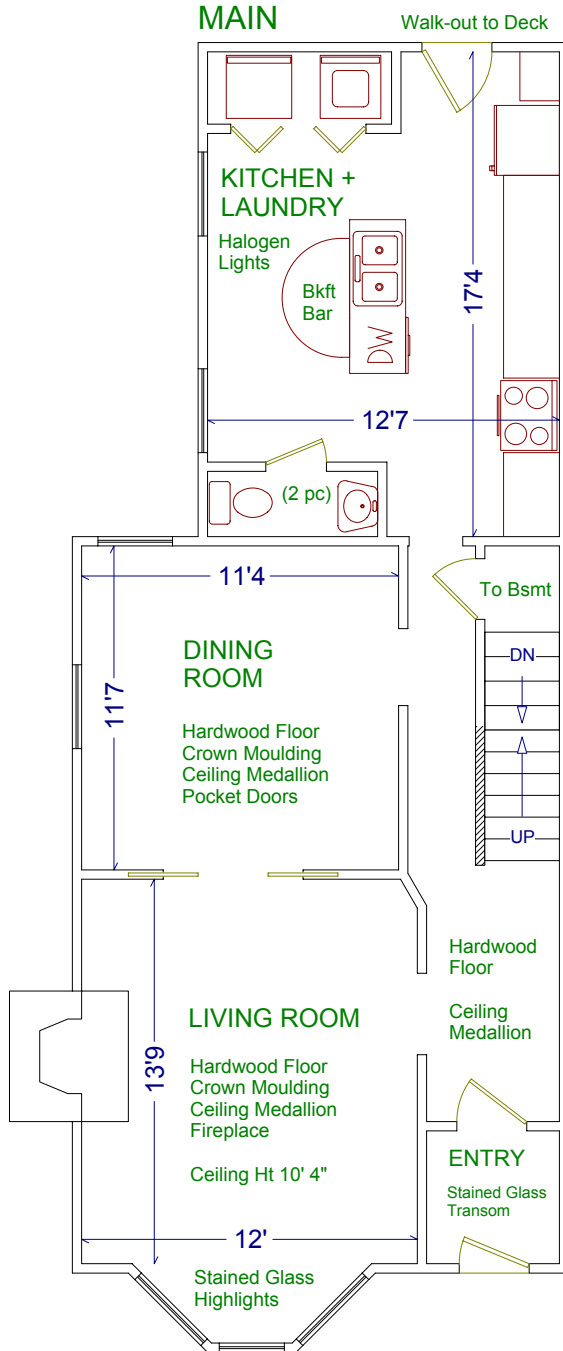

12 GARDEN AVENUE

MAIN

SECOND

JULIE KINNEAR

Sales Representative

(416) 762-8255

Royal LePage Real Estate Services Ltd., Brokerage

Please note: Measurements may not be 100% accurate. Floor plans are provided for convenience and are to be used as a guideline only.