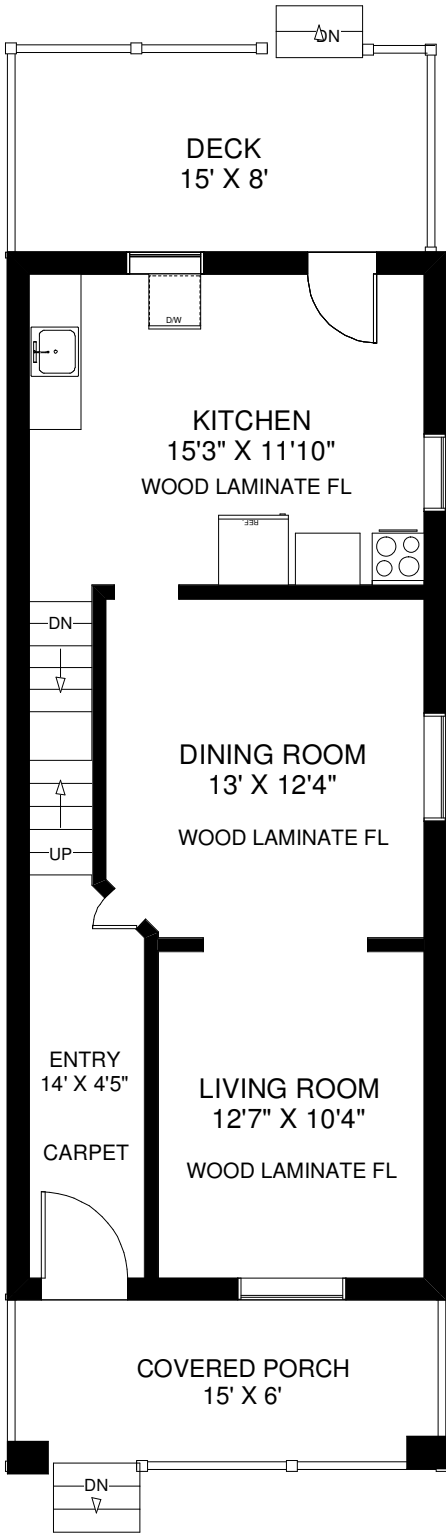

156 PRISCILLA AVENUE

THE JULIE KINNEAR TEAM
Royal LePage Real Estate Services Ltd., Brokerage
(416) 762-8255

MAIN FLOOR
 APPROXIMATELY 689 SQ FT

SECOND FLOOR
 APPROXIMATELY 699 SQ FT

LOWER FLOOR
 APPROXIMATELY 689 SQ FT

Note: Measurements & Calculations are approximate. Provided as a guideline only.

FLOOR PLANS BY KIM DORNEY
 647-989-6526