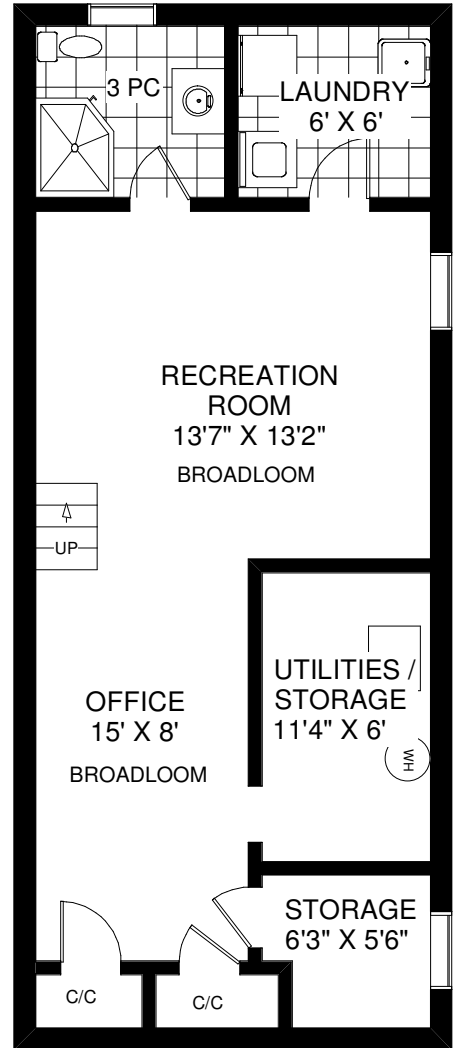

156 PRISCILLA AVENUE

THE JULIE KINNEAR TEAM
Royal LePage Real Estate Services Ltd., Brokerage
(416) 762-8255

MAIN FLOOR
 APPROXIMATELY 689 SQ FT

SECOND FLOOR
 APPROXIMATELY 699 SQ FT

LOWER FLOOR
 APPROXIMATELY 689 SQ FT

Note: Measurements & Calculations are approximate. Provided as a guideline only.

FLOOR PLANS BY KIM DORNEY
 647-989-6526