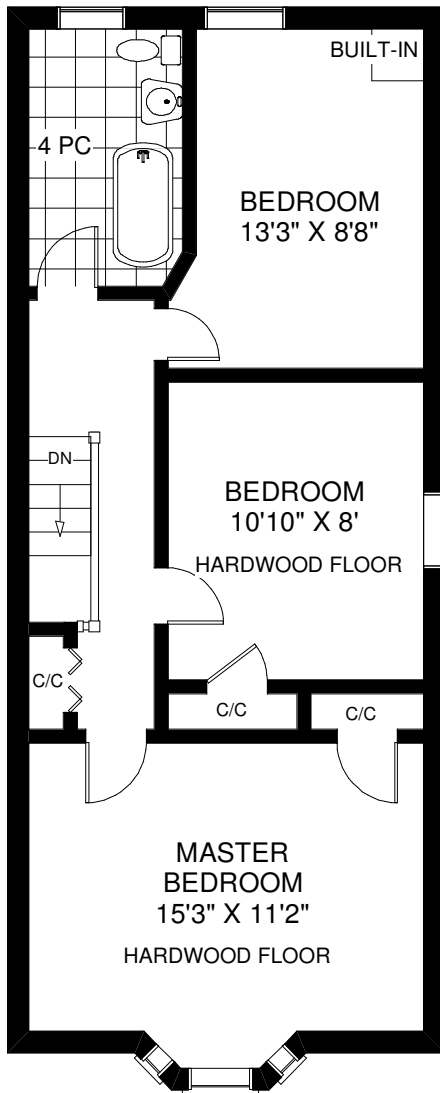

156 PRISCILLA AVENUE

THE JULIE KINNEAR TEAM
Royal LePage Real Estate Services Ltd., Brokerage
(416) 762-8255

MAIN FLOOR
 APPROXIMATELY 689 SQ FT

SECOND FLOOR
 APPROXIMATELY 699 SQ FT

LOWER FLOOR
 APPROXIMATELY 689 SQ FT

Note: Measurements & Calculations are approximate. Provided as a guideline only.

FLOOR PLANS BY KIM DORNEY
 647-989-6526