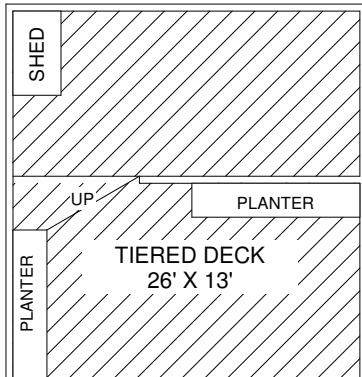

169 MUNRO STREET

THE JULIE KINNEAR TEAM
Royal LePage Real Estate Services Ltd., Brokerage
 (416) 762-8255

MAIN FLOOR
 APPROXIMATELY 709 SQ FT

SECOND FLOOR
 APPROXIMATELY 709 SQ FT

THIRD FLOOR
 APPROXIMATELY 159 SQ FT

LOWER LEVEL
 APPROXIMATELY 459 SQ FT

FLOOR PLANS BY KIM DORNEY
 647-989-6526

Note: Measurements & Calculations are approximate. Provided as a guideline only.