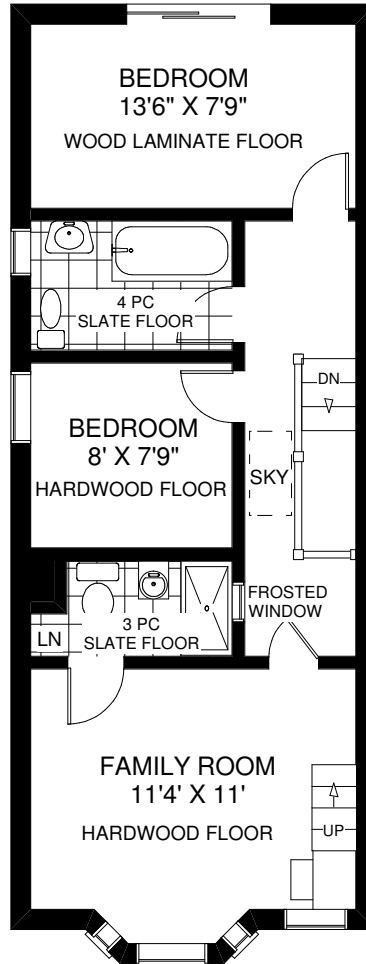

169 MUNRO STREET

THE JULIE KINNEAR TEAM
Royal LePage Real Estate Services Ltd., Brokerage
 (416) 762-8255

MAIN FLOOR
 APPROXIMATELY 709 SQ FT

SECOND FLOOR
 APPROXIMATELY 709 SQ FT

THIRD FLOOR
 APPROXIMATELY 159 SQ FT

LOWER LEVEL
 APPROXIMATELY 459 SQ FT

FLOOR PLANS BY KIM DORNEY
 647-989-6526

Note: Measurements & Calculations are approximate. Provided as a guideline only.