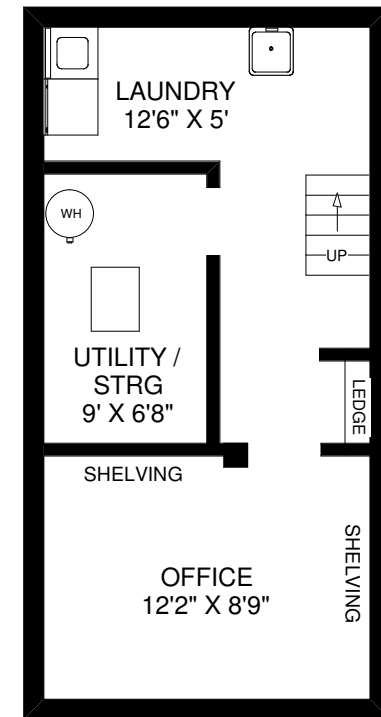

169 MUNRO STREET

THE JULIE KINNEAR TEAM
Royal LePage Real Estate Services Ltd., Brokerage
 (416) 762-8255

MAIN FLOOR
 APPROXIMATELY 709 SQ FT

SECOND FLOOR
 APPROXIMATELY 709 SQ FT

THIRD FLOOR
 APPROXIMATELY 159 SQ FT

LOWER LEVEL
 APPROXIMATELY 459 SQ FT

FLOOR PLANS BY KIM DORNEY
 647-989-6526

Note: Measurements & Calculations are approximate. Provided as a guideline only.