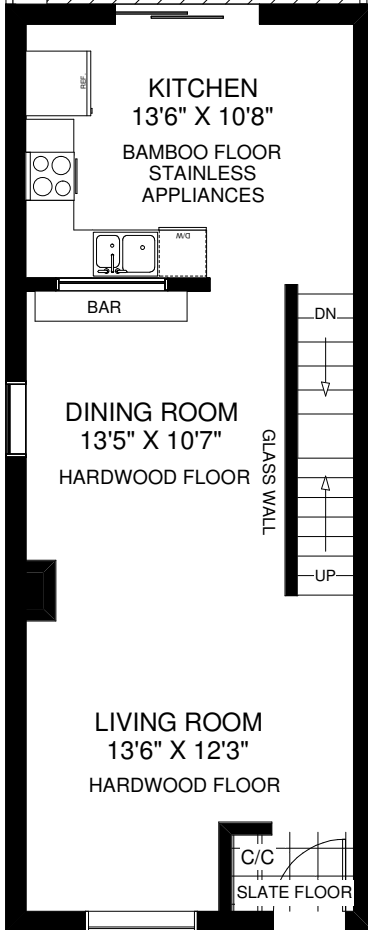

169 MUNRO STREET

THE JULIE KINNEAR TEAM
Royal LePage Real Estate Services Ltd., Brokerage
 (416) 762-8255

MAIN FLOOR
 APPROXIMATELY 709 SQ FT

SECOND FLOOR
 APPROXIMATELY 709 SQ FT

THIRD FLOOR
 APPROXIMATELY 159 SQ FT

LOWER LEVEL
 APPROXIMATELY 459 SQ FT

FLOOR PLANS BY KIM DORNEY
 647-989-6526

Note: Measurements & Calculations are approximate. Provided as a guideline only.