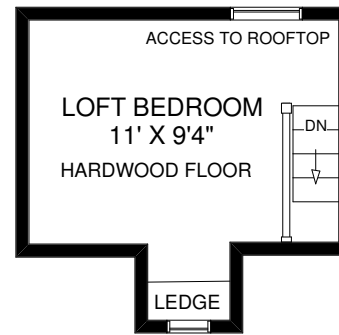

169 MUNRO STREET

THE JULIE KINNEAR TEAM
Royal LePage Real Estate Services Ltd., Brokerage
 (416) 762-8255

MAIN FLOOR
 APPROXIMATELY 709 SQ FT

SECOND FLOOR
 APPROXIMATELY 709 SQ FT

THIRD FLOOR
 APPROXIMATELY 159 SQ FT

LOWER LEVEL
 APPROXIMATELY 459 SQ FT

FLOOR PLANS BY KIM DORNEY
 647-989-6526

Note: Measurements & Calculations are approximate. Provided as a guideline only.