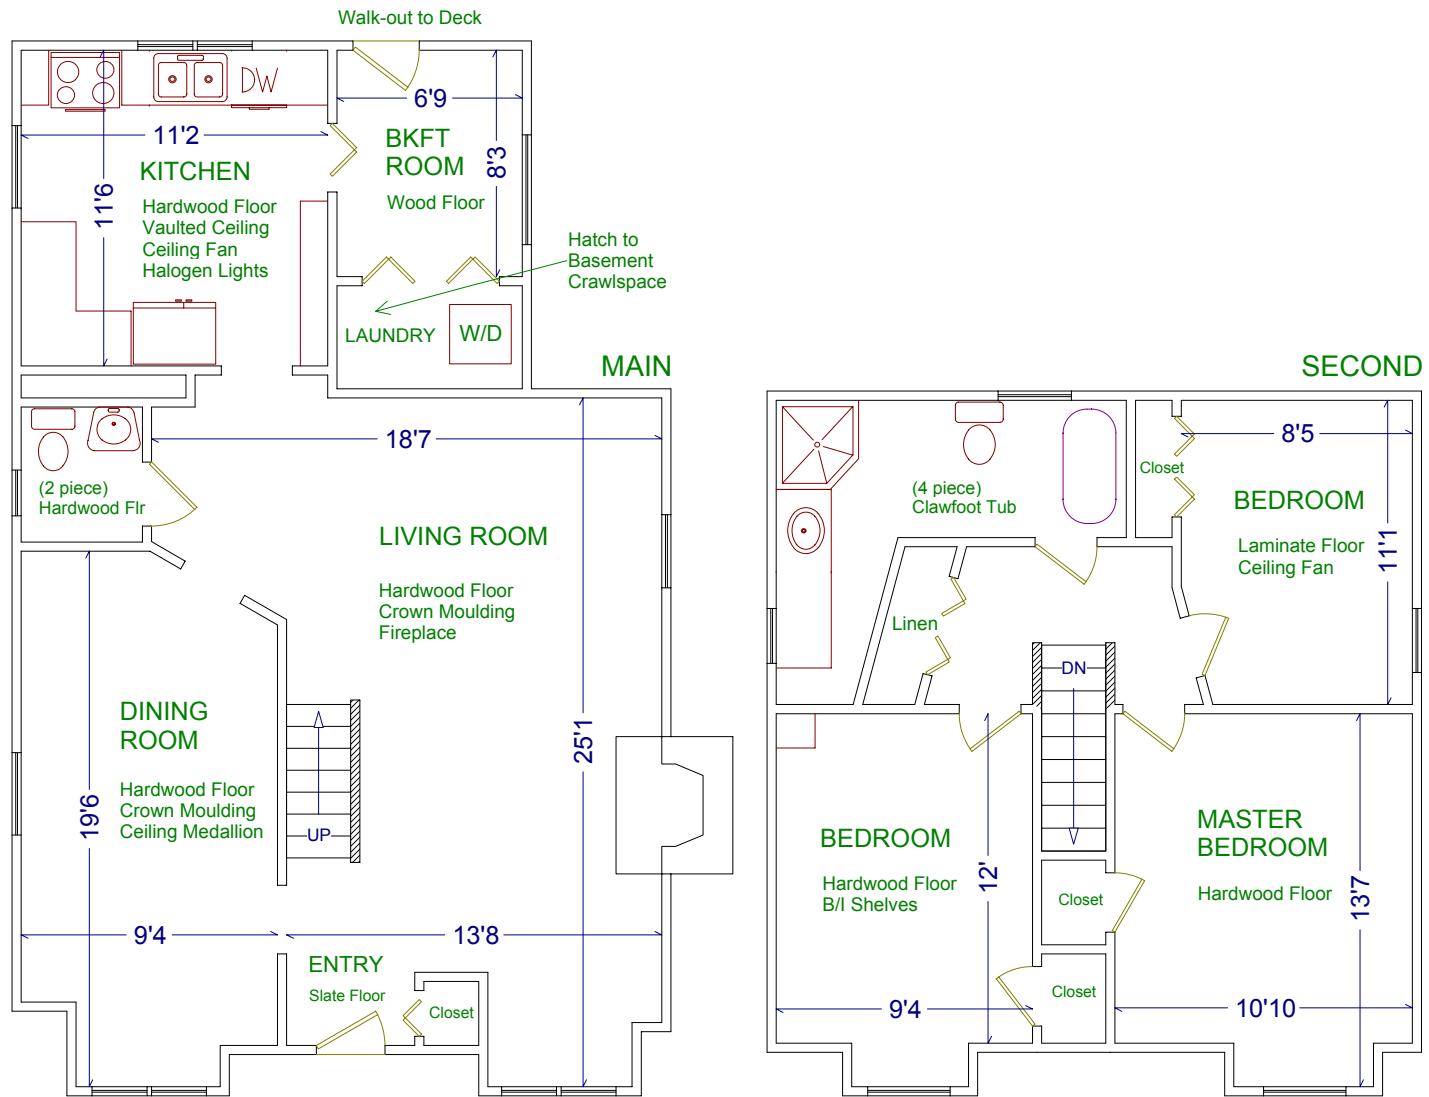

17 QUEEN'S DRIVE

JULIE KINNEAR

Sales Representative

(416) 762-8255

Royal LePage Real Estate
Services Ltd., Brokerage

Please note: Measurements may not be 100% accurate. Floor plans are provided for convenience and are to be used as a guideline only.

FloorPlans Unlimited (416) 766-7479