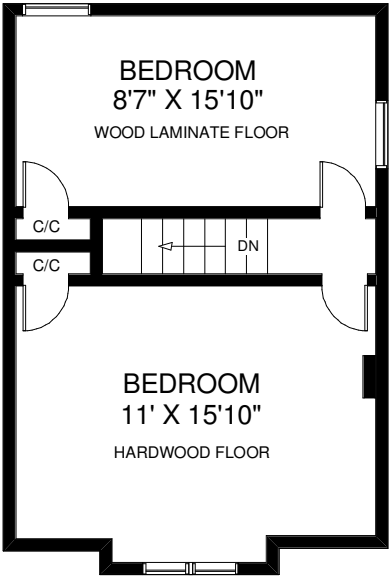

211 GARDEN AVENUE

THE JULIE KINNEAR TEAM
Royal LePage Real Estate Services Ltd, Brokerage
(416) 762-8255

Note: Measurements & Calculations are approximate. Provided as a guideline only.