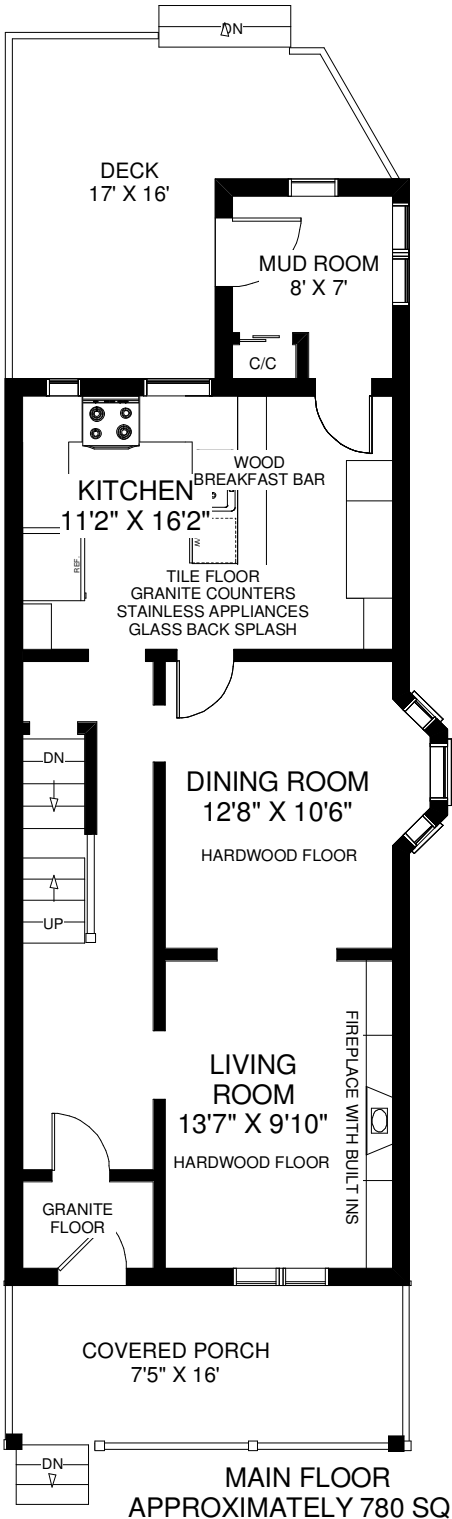

211 GARDEN AVENUE

THE JULIE KINNEAR TEAM
Royal LePage Real Estate Services Ltd, Brokerage
(416) 762-8255

Note: Measurements & Calculations are approximate. Provided as a guideline only.