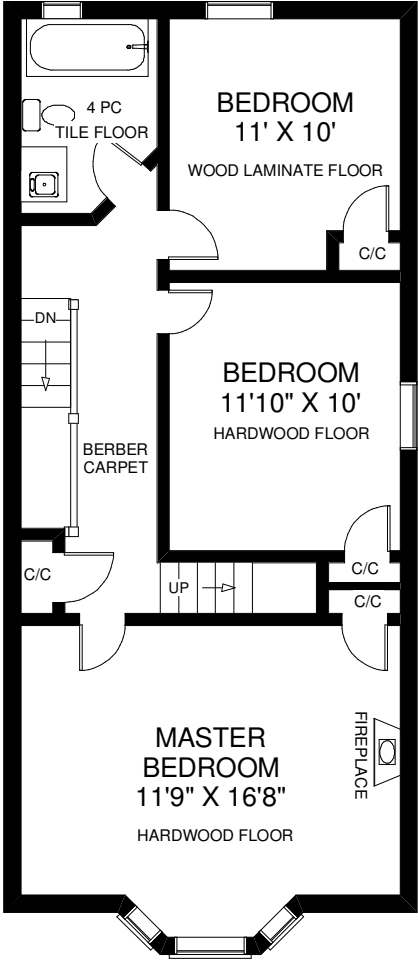

211 GARDEN AVENUE

THE JULIE KINNEAR TEAM
Royal LePage Real Estate Services Ltd, Brokerage
(416) 762-8255

Note: Measurements & Calculations are approximate. Provided as a guideline only.