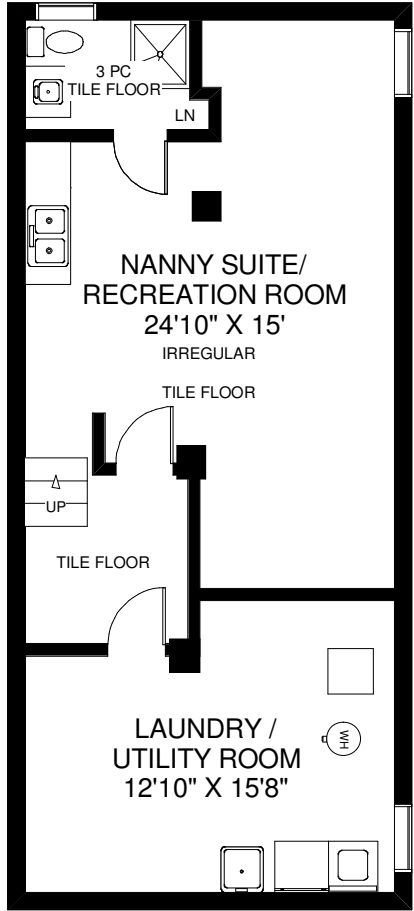

211 GARDEN AVENUE

THE JULIE KINNEAR TEAM
Royal LePage Real Estate Services Ltd, Brokerage
(416) 762-8255

Note: Measurements & Calculations are approximate. Provided as a guideline only.