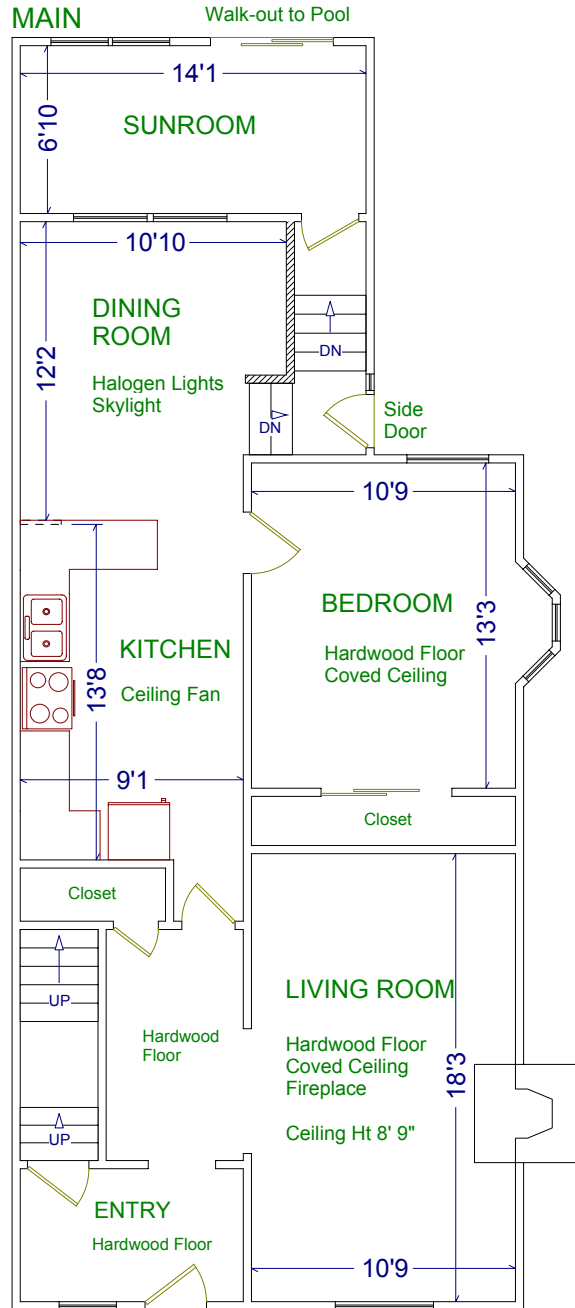

211 SORAUREN AVENUE

JULIE KINNEAR

Sales Representative

(416) 762-8255

Royal LePage Real Estate
Service Ltd., Brokerage

Please note: Measurements may not be 100% accurate. Floor plans are provided for convenience and are to be used as a guideline only.

FloorPlans Unlimited (416) 766-7479

BASEMENT