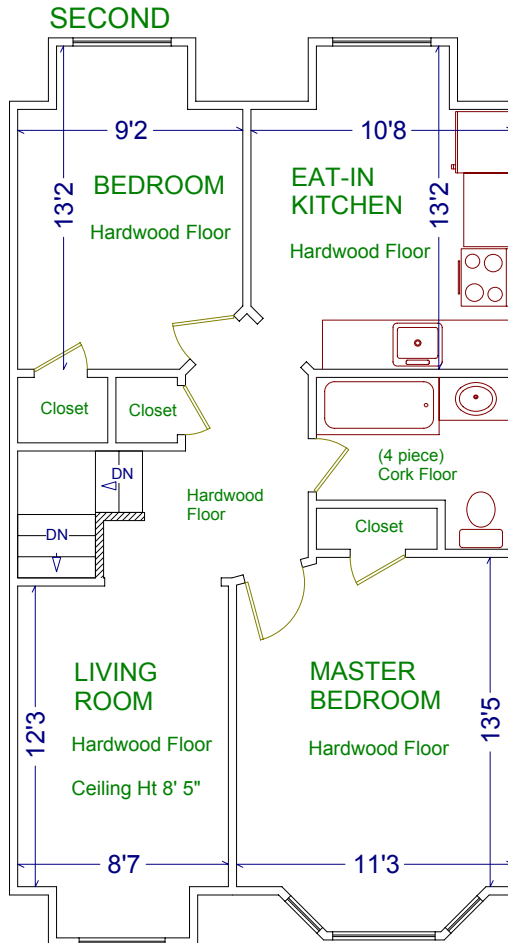

211 SORAUREN AVENUE

JULIE KINNEAR

Sales Representative

(416) 762-8255

Royal LePage Real Estate
Service Ltd., Brokerage

Please note: Measurements may not be 100% accurate. Floor plans are provided for convenience and are to be used as a guideline only.

FloorPlans Unlimited (416) 766-7479

BASEMENT