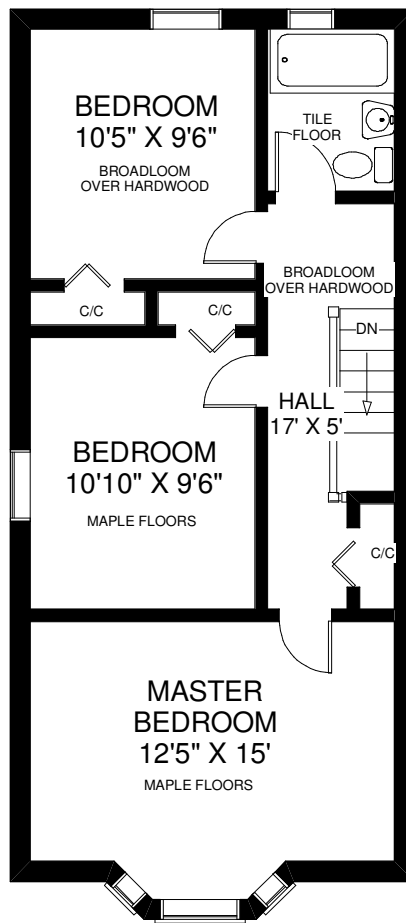

295 EVELYN AVENUE

THE JULIE KINNEAR TEAM
Sales Representatives
Keller Williams Neighbourhood Realty
(416) 236-1392

MAIN FLOOR
APPROXIMATELY 760 SQ FT

SECOND FLOOR
APPROXIMATELY 620 SQ FT

LOWER FLOOR
APPROXIMATELY 760 SQ FT

Note: Measurements & Calculations are approximate. Provided as a guideline only.