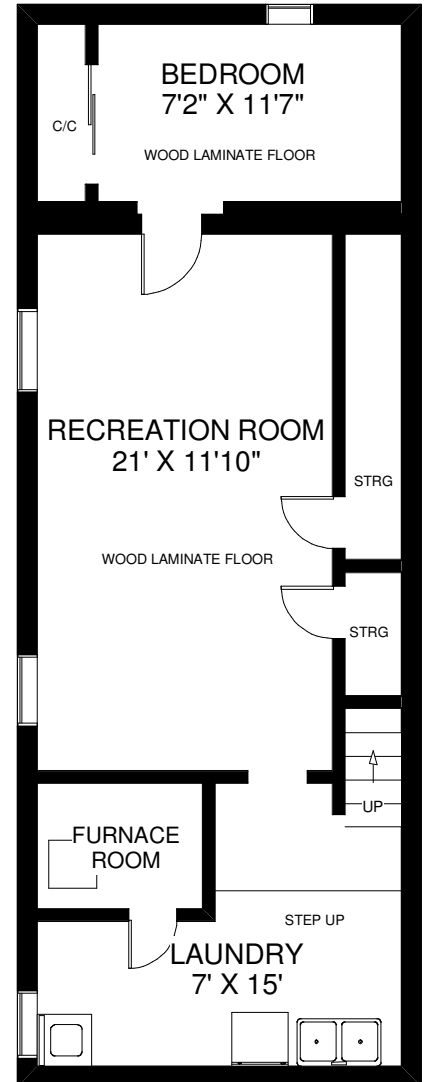

295 EVELYN AVENUE

THE JULIE KINNEAR TEAM
Sales Representatives
Keller Williams Neighbourhood Realty
(416) 236-1392

MAIN FLOOR
APPROXIMATELY 760 SQ FT

SECOND FLOOR
APPROXIMATELY 620 SQ FT

LOWER FLOOR
APPROXIMATELY 760 SQ FT

Note: Measurements & Calculations are approximate. Provided as a guideline only.