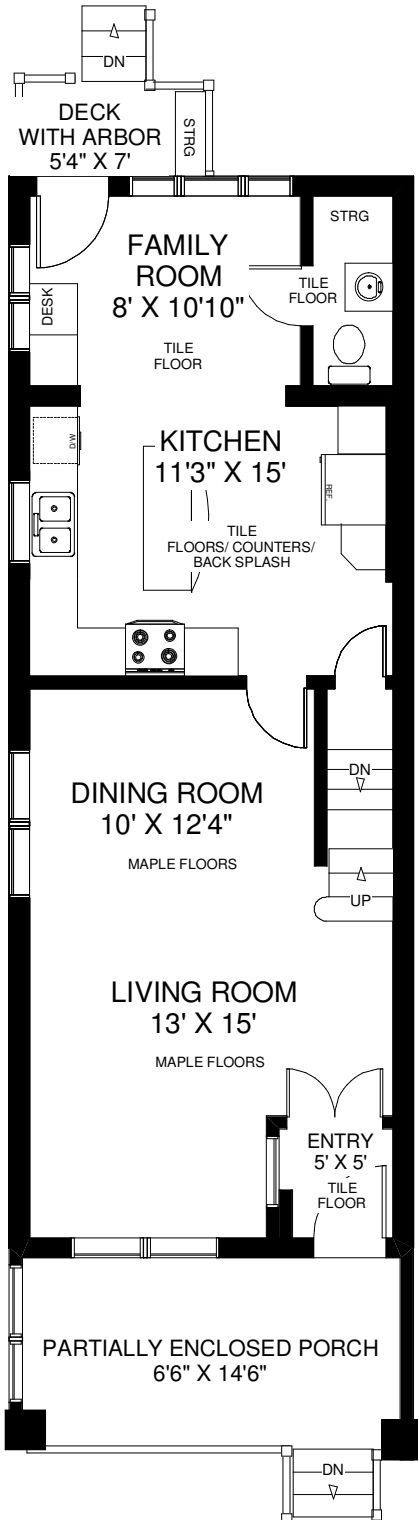

295 EVELYN AVENUE

THE JULIE KINNEAR TEAM
Sales Representatives
Keller Williams Neighbourhood Realty
(416) 236-1392

MAIN FLOOR
APPROXIMATELY 760 SQ FT

SECOND FLOOR
APPROXIMATELY 620 SQ FT

LOWER FLOOR
APPROXIMATELY 760 SQ FT

Note: Measurements & Calculations are approximate. Provided as a guideline only.