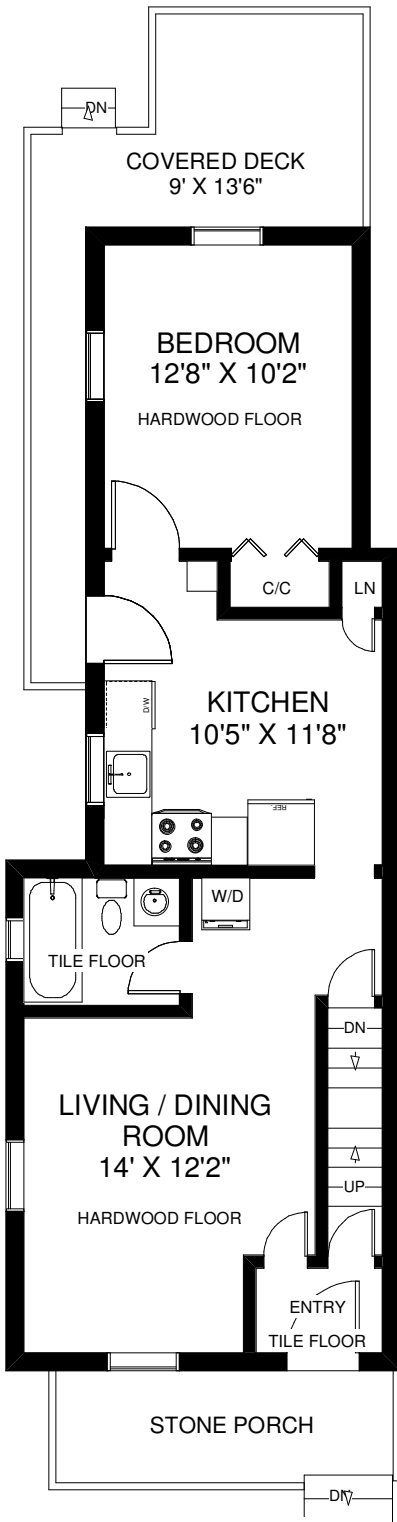

327 HOWLAND AVENUE

THE JULIE KINNEAR TEAM
Keller Williams Neighbourhood Realty
(416) 236-1392

MAIN FLOOR
APPROXIMATELY 680 SQ FT

SECOND FLOOR
APPROXIMATELY 680 SQ FT

LOWER FLOOR
APPROXIMATELY 490 SQ FT

Note: Measurements & Calculations are approximate. Provided as a guideline only.