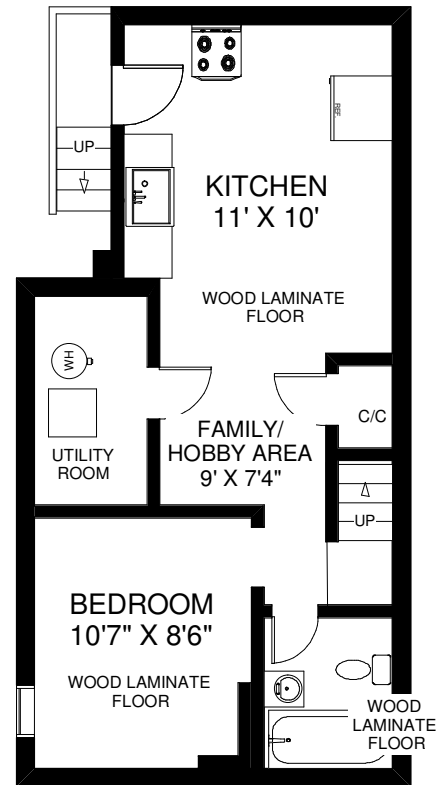

327 HOWLAND AVENUE

THE JULIE KINNEAR TEAM
Keller Williams Neighbourhood Realty
(416) 236-1392

MAIN FLOOR
APPROXIMATELY 680 SQ FT

SECOND FLOOR
APPROXIMATELY 680 SQ FT

LOWER FLOOR
APPROXIMATELY 490 SQ FT

Note: Measurements & Calculations are approximate. Provided as a guideline only.