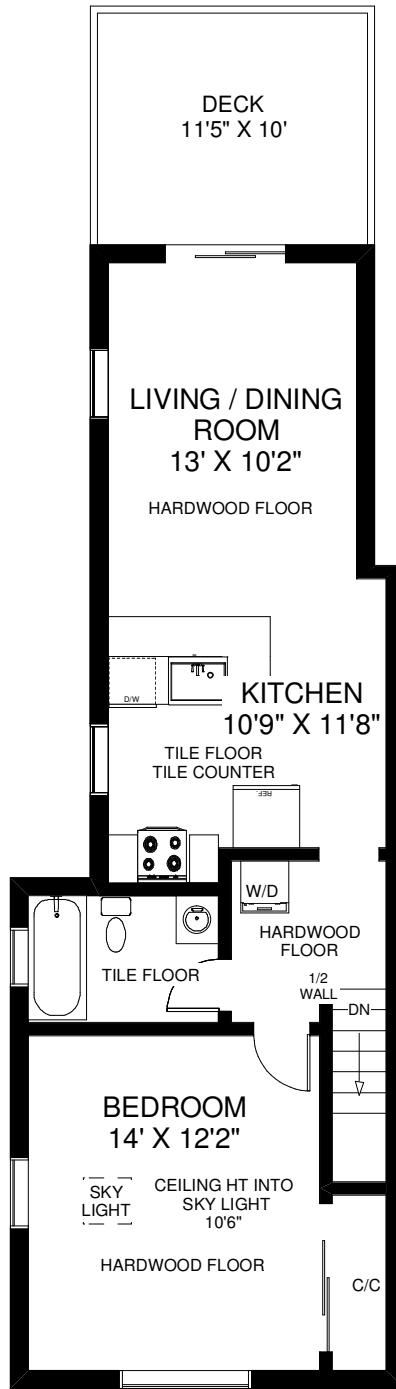

327 HOWLAND AVENUE

THE JULIE KINNEAR TEAM
Keller Williams Neighbourhood Realty
(416) 236-1392

MAIN FLOOR
APPROXIMATELY 680 SQ FT

SECOND FLOOR
APPROXIMATELY 680 SQ FT

LOWER FLOOR
APPROXIMATELY 490 SQ FT

Note: Measurements & Calculations are approximate. Provided as a guideline only.