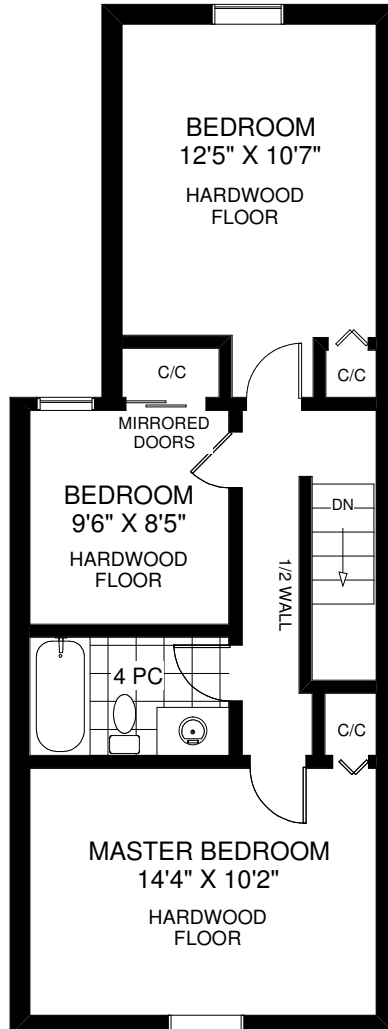

34 ALLEN AVENUE

THE JULIE KINNEAR TEAM
Royal LePage Real Estate Services Ltd.,
Brokerage
(416) 762-8255

MAIN FLOOR
APPROXIMATELY 629 SQ FT

SECOND FLOOR
APPROXIMATELY 629 SQ FT

LOWER LEVEL
APPROXIMATELY 419 SQ FT

FLOOR PLANS BY KIM DORNEY
647-989-6526

Note: Measurements & Calculations are approximate. Provided as a guideline only.