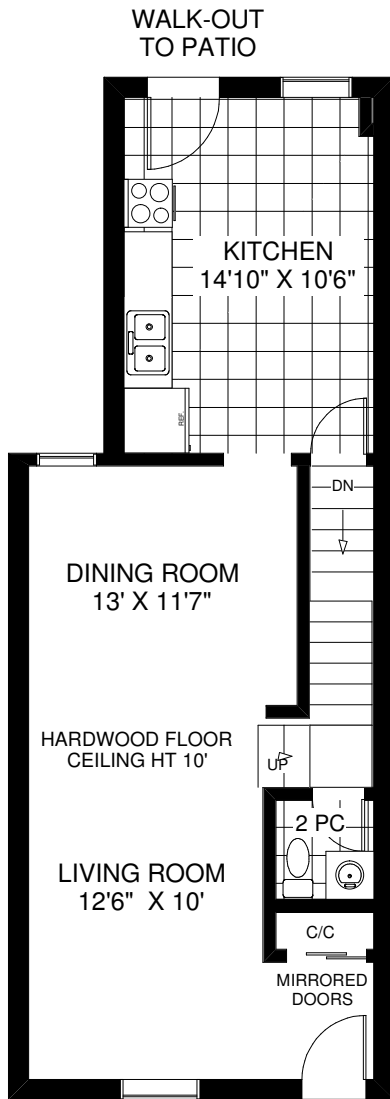

34 ALLEN AVENUE

THE JULIE KINNEAR TEAM
Royal LePage Real Estate Services Ltd.,
Brokerage
(416) 762-8255

MAIN FLOOR
APPROXIMATELY 629 SQ FT

SECOND FLOOR
APPROXIMATELY 629 SQ FT

LOWER LEVEL
APPROXIMATELY 419 SQ FT

FLOOR PLANS BY KIM DORNEY
647-989-6526

Note: Measurements & Calculations are approximate. Provided as a guideline only.