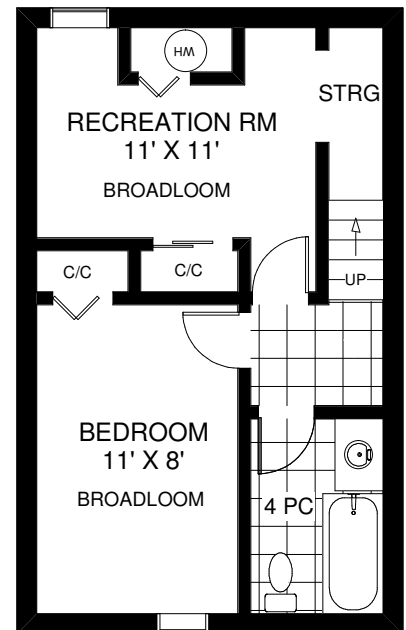

34 ALLEN AVENUE

THE JULIE KINNEAR TEAM
Royal LePage Real Estate Services Ltd.,
Brokerage
(416) 762-8255

MAIN FLOOR
APPROXIMATELY 629 SQ FT

SECOND FLOOR
APPROXIMATELY 629 SQ FT

LOWER LEVEL
APPROXIMATELY 419 SQ FT

FLOOR PLANS BY KIM DORNEY
647-989-6526

Note: Measurements & Calculations are approximate. Provided as a guideline only.