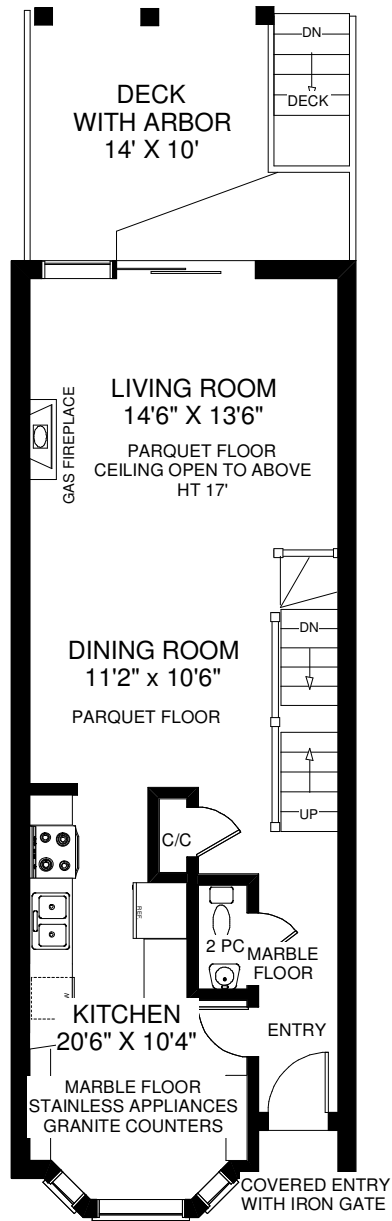

# 363 HOWLAND AVENUE

**THE JULIE KINNEAR TEAM**  
**Royal LePage Real Estate Services Ltd., Brokerage**  
**(416) 762-8255**

MAIN FLOOR  
APPROXIMATELY 699 SQ ST

SECOND FLOOR  
APPROXIMATELY 589 SQ ST

THIRD FLOOR  
APPROXIMATELY 649 SQ ST

LOWER FLOOR  
APPROXIMATELY 719 SQ ST