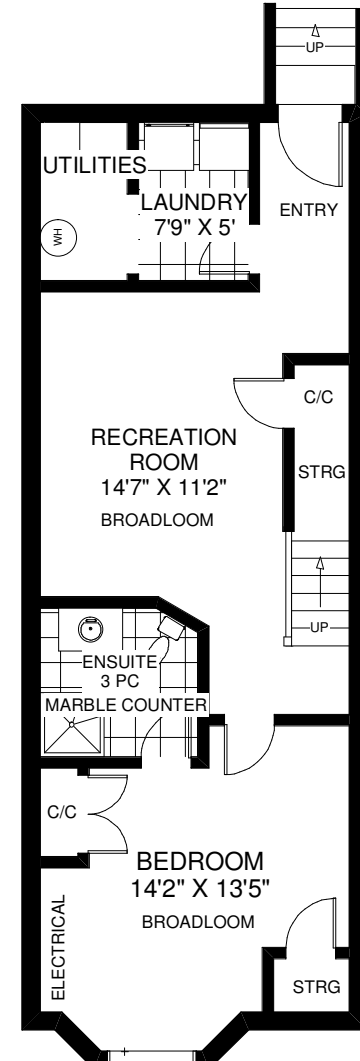

# 363 HOWLAND AVENUE

**THE JULIE KINNEAR TEAM**  
**Royal LePage Real Estate Services Ltd., Brokerage**  
**(416) 762-8255**

MAIN FLOOR  
APPROXIMATELY 699 SQ ST

SECOND FLOOR  
APPROXIMATELY 589 SQ ST

THIRD FLOOR  
APPROXIMATELY 649 SQ ST

LOWER FLOOR  
APPROXIMATELY 719 SQ ST