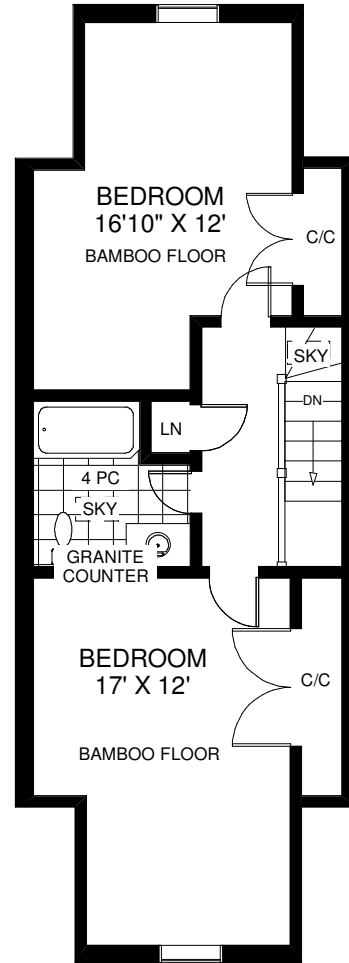

# 363 HOWLAND AVENUE

**THE JULIE KINNEAR TEAM**  
**Royal LePage Real Estate Services Ltd., Brokerage**  
**(416) 762-8255**

MAIN FLOOR  
APPROXIMATELY 699 SQ ST

SECOND FLOOR  
APPROXIMATELY 589 SQ ST

THIRD FLOOR  
APPROXIMATELY 649 SQ ST

LOWER FLOOR  
APPROXIMATELY 719 SQ ST