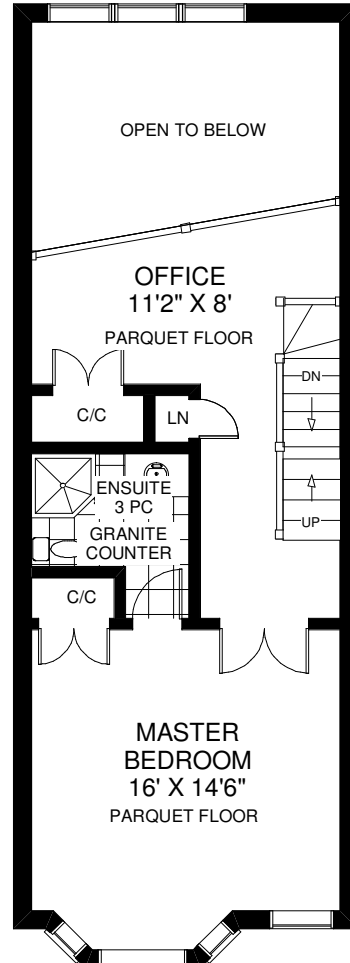

# 363 HOWLAND AVENUE

**THE JULIE KINNEAR TEAM**  
**Royal LePage Real Estate Services Ltd., Brokerage**  
**(416) 762-8255**

MAIN FLOOR  
APPROXIMATELY 699 SQ ST

SECOND FLOOR  
APPROXIMATELY 589 SQ ST

THIRD FLOOR  
APPROXIMATELY 649 SQ ST

LOWER FLOOR  
APPROXIMATELY 719 SQ ST