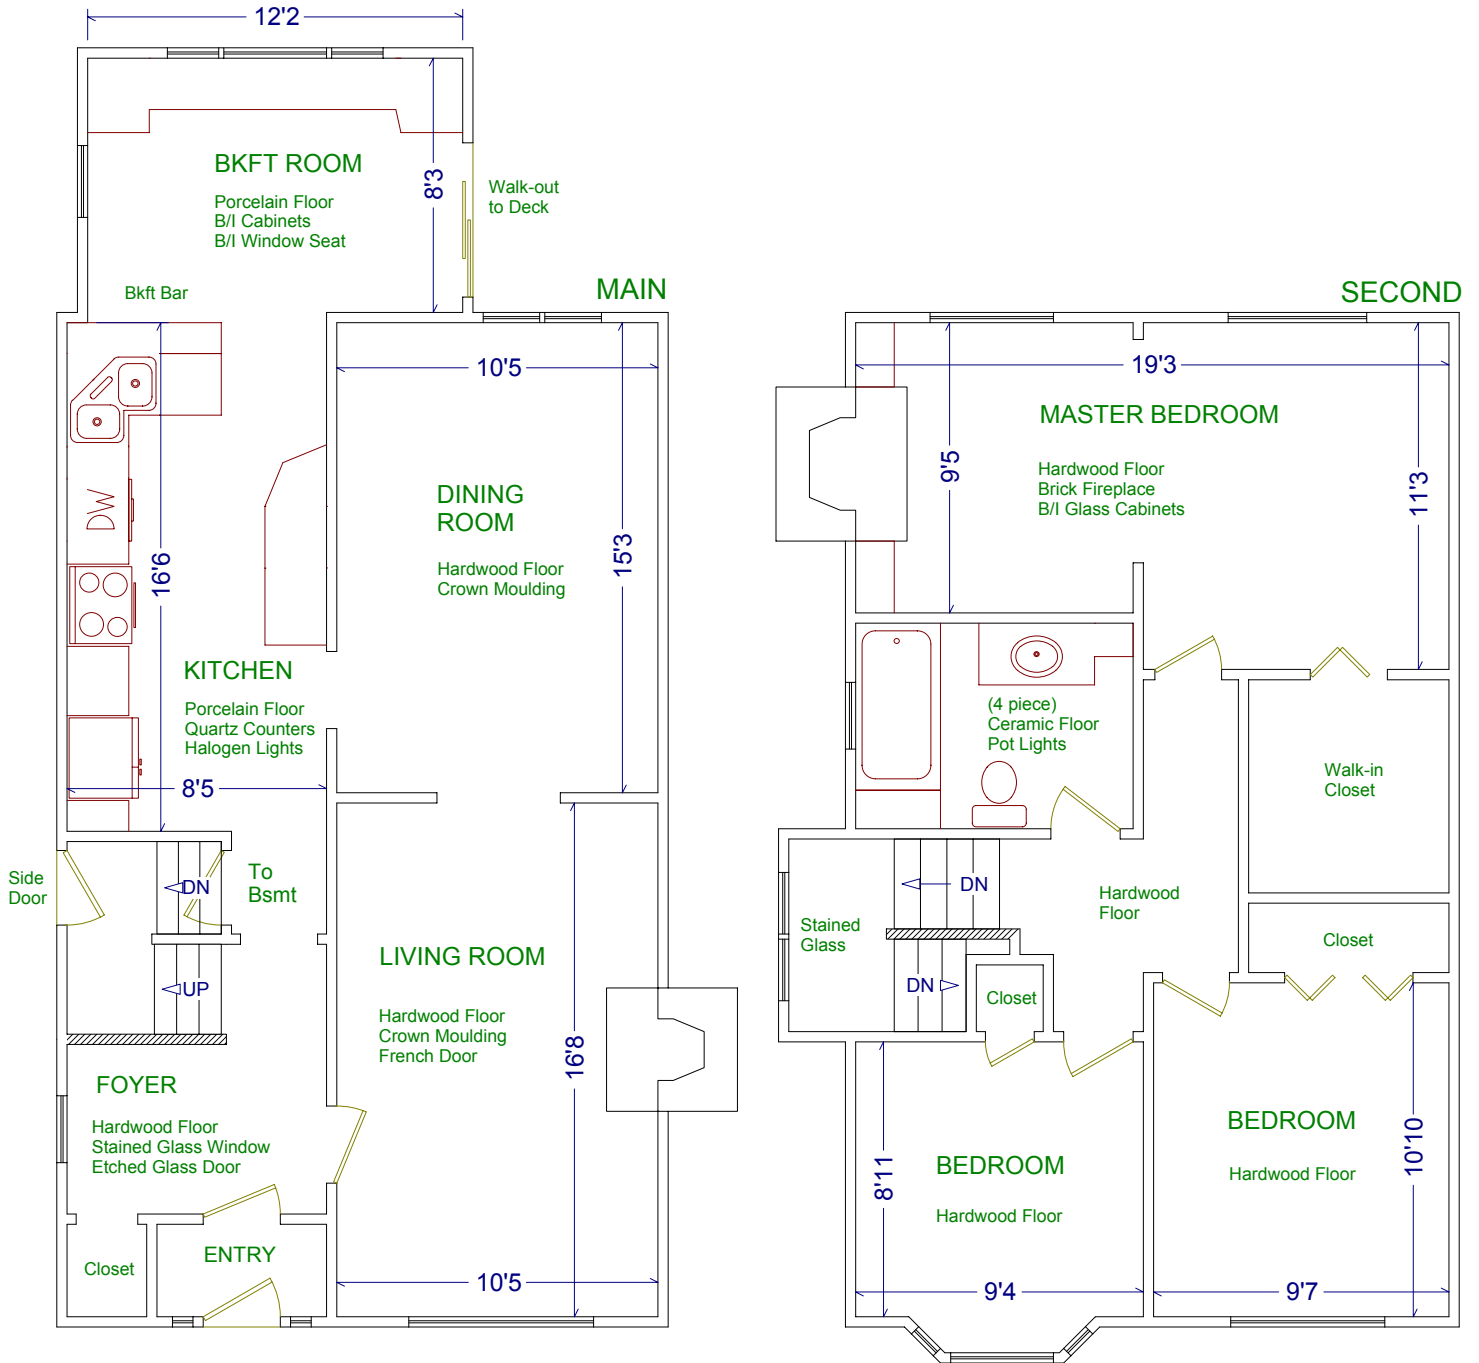

37 BRUMELL AVENUE

JULIE KINNEAR

Sales Representative

(416) 762-8255

Royal LePage Real Estate Services Ltd., Brokerage

Please note: Measurements may not be 100% accurate. Floor plans are provided for convenience and are to be used as a guideline only.