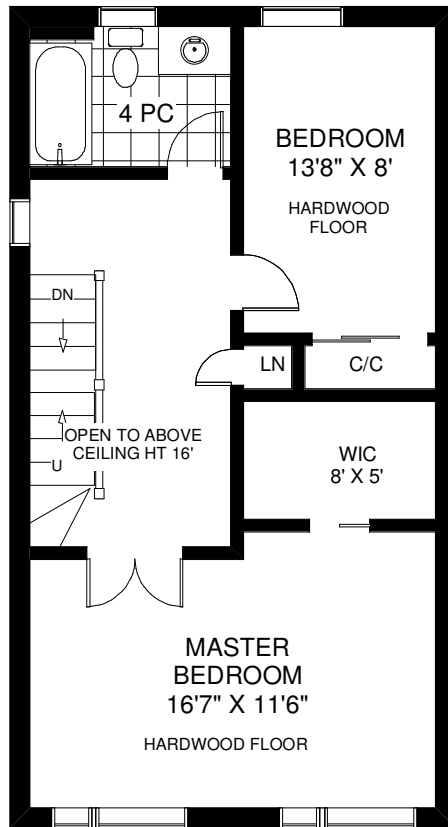

# 42 HILLSVIEW AVENUE

**THE JULIE KINNEAR TEAM**  
**Royal LePage Real Estate Services Ltd., Brokerage**  
**(416) 762-8255**

**MAIN FLOOR**  
**APPROXIMATELY 569 SQ FT**

**SECOND FLOOR**  
**APPROXIMATELY 569 SQ FT**

**THIRD FLOOR**  
**APPROXIMATELY 259 SQ FT**

**LOWER FLOOR**  
**APPROXIMATELY 569 SQ FT**

Note: Measurements & Calculations are approximate. Provided as a guideline only.