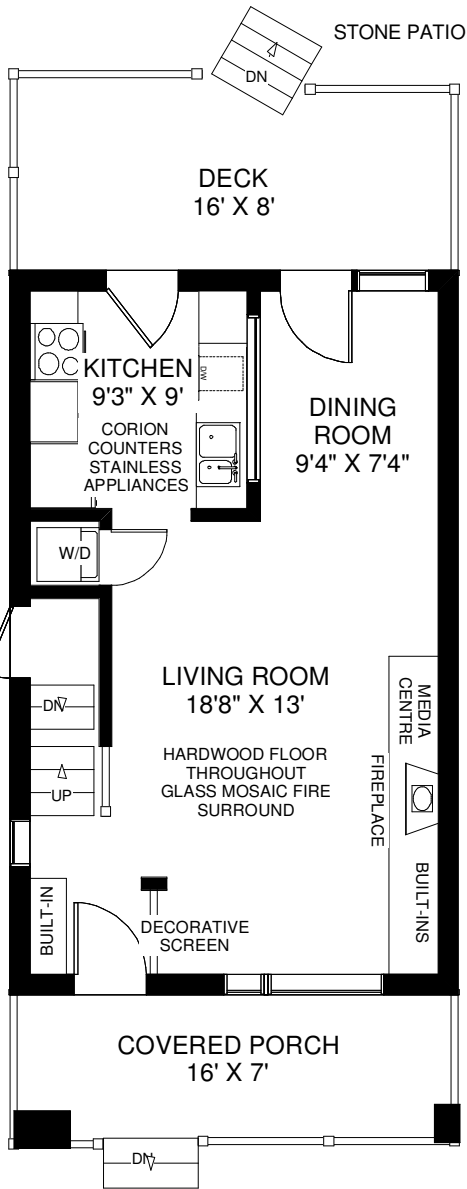

# 42 HILLSVIEW AVENUE

**THE JULIE KINNEAR TEAM**  
**Royal LePage Real Estate Services Ltd., Brokerage**  
**(416) 762-8255**

**MAIN FLOOR**  
**APPROXIMATELY 569 SQ FT**

**SECOND FLOOR**  
**APPROXIMATELY 569 SQ FT**

**THIRD FLOOR**  
**APPROXIMATELY 259 SQ FT**

**LOWER FLOOR**  
**APPROXIMATELY 569 SQ FT**

Note: Measurements & Calculations are approximate. Provided as a guideline only.