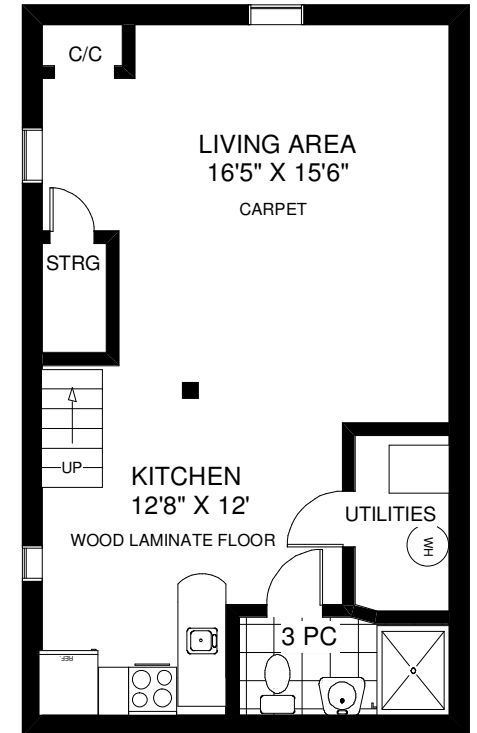

# 42 HILLSVIEW AVENUE

**THE JULIE KINNEAR TEAM**  
**Royal LePage Real Estate Services Ltd., Brokerage**  
**(416) 762-8255**

**MAIN FLOOR**  
**APPROXIMATELY 569 SQ FT**

**SECOND FLOOR**  
**APPROXIMATELY 569 SQ FT**

**THIRD FLOOR**  
**APPROXIMATELY 259 SQ FT**

**LOWER FLOOR**  
**APPROXIMATELY 569 SQ FT**

Note: Measurements & Calculations are approximate. Provided as a guideline only.