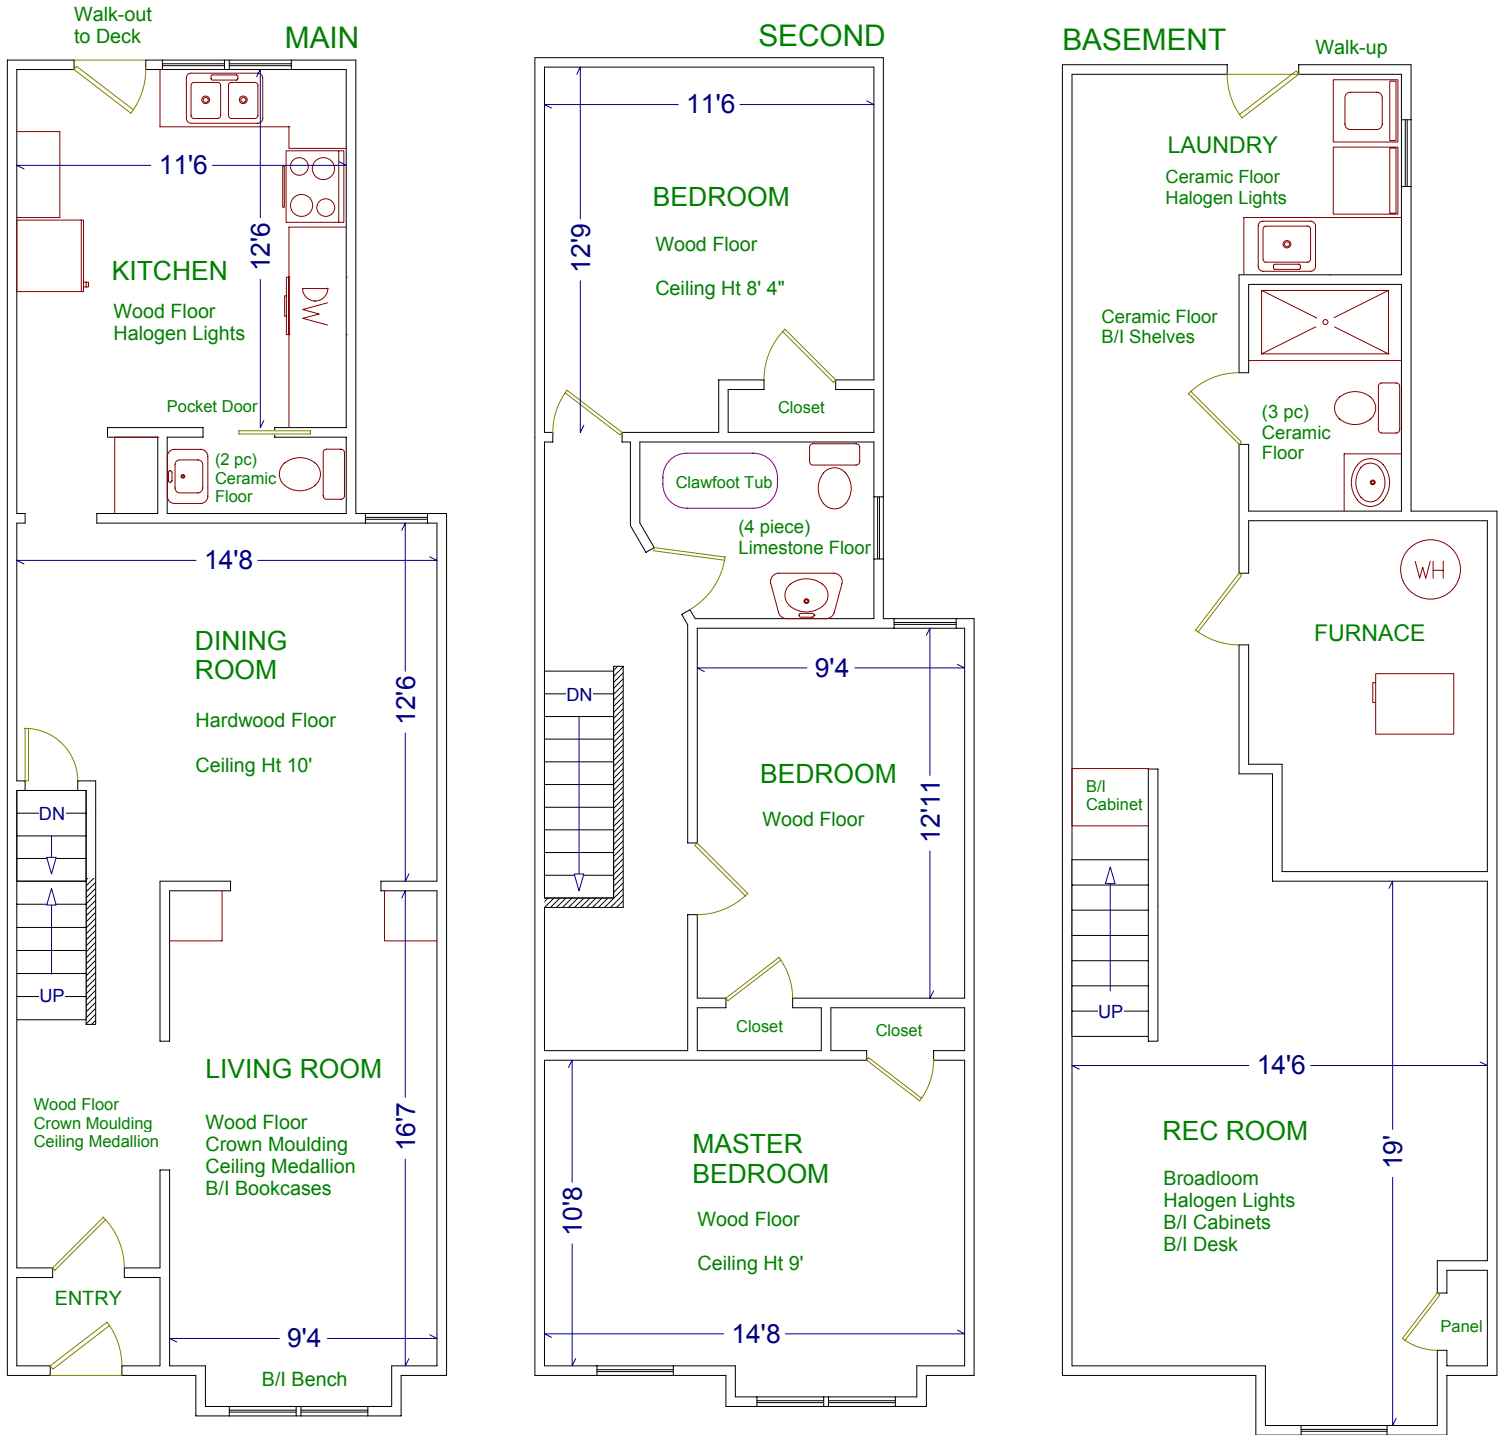

# 428 WELLESLEY STREET EAST

**JULIE KINNEAR**

Sales Representative

(416) 762-8255

Royal LePage Real Estate  
Services Ltd., Brokerage

Please note: Measurements may not be 100% accurate. Floor plans are provided for convenience and are to be used as a guideline only.