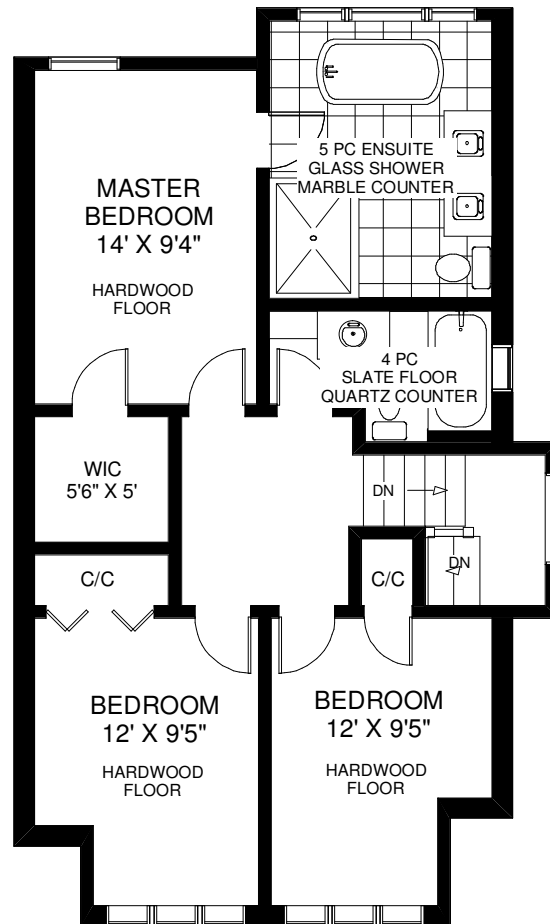

46 GLENWOOD AVENUE

THE JULIE KINNEAR TEAM
Royal LePage Real Estate Services Ltd.,
Brokerage
(416) 762-8255

Note: Measurements & Calculations are approximate. Provided as a guideline only.

FLOOR PLANS BY KIM DORNEY
 647-989-6526