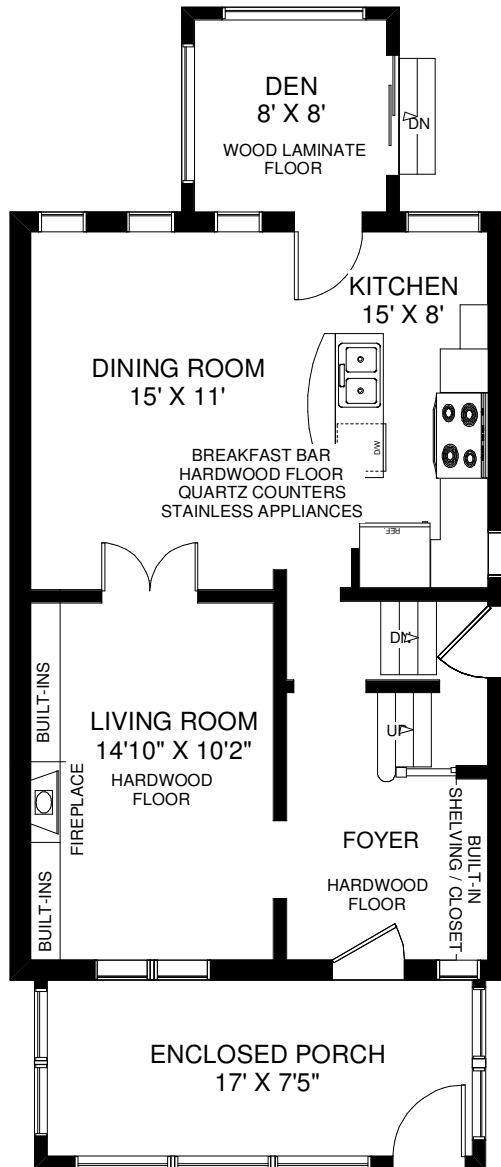

46 GLENWOOD AVENUE

THE JULIE KINNEAR TEAM
Royal LePage Real Estate Services Ltd.,
Brokerage
(416) 762-8255

Note: Measurements & Calculations are approximate. Provided as a guideline only.

FLOOR PLANS BY KIM DORNEY
 647-989-6526