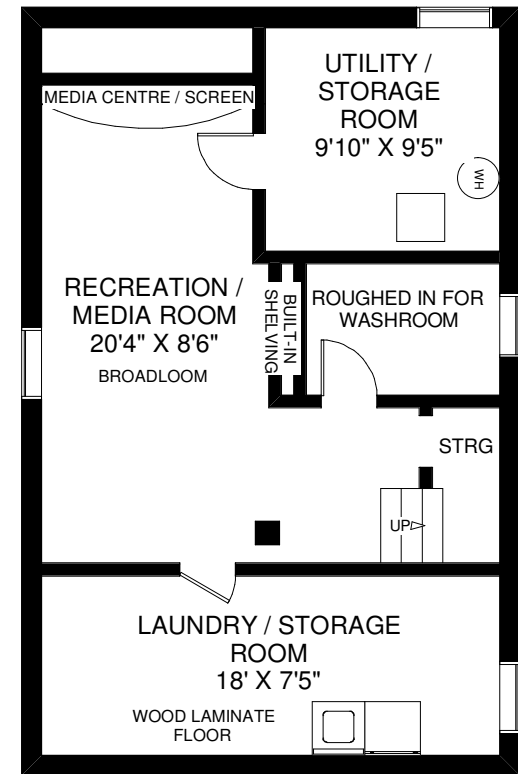

46 GLENWOOD AVENUE

THE JULIE KINNEAR TEAM
Royal LePage Real Estate Services Ltd.,
Brokerage
(416) 762-8255

Note: Measurements & Calculations are approximate. Provided as a guideline only.

FLOOR PLANS BY KIM DORNEY
 647-989-6526