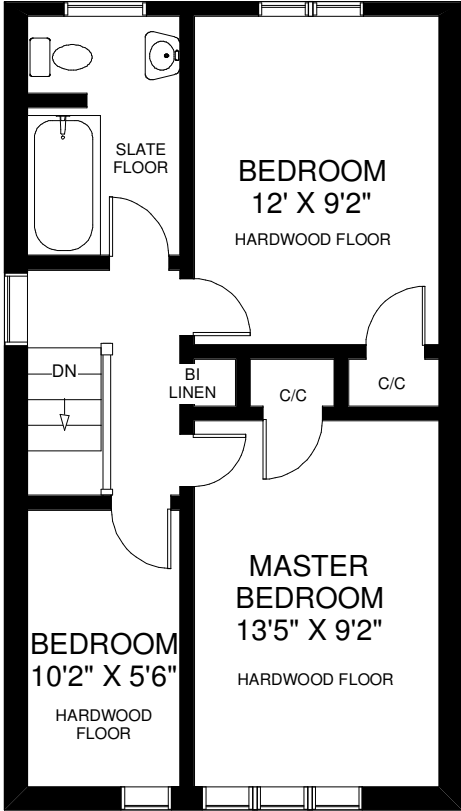

51 BURLINGTON STREET

THE JULIE KINNEAR TEAM
Sales Representative
Keller Williams Neighbourhood Realty
(416) 236-1392

MAIN FLOOR
APPROXIMATELY 550 SQ FT

SECOND FLOOR
APPROXIMATELY 490 SQ FT

LOWER FLOOR
APPROXIMATELY 550 SQ FT

Note: Measurements & Calculations are approximate. Provided as a guideline only.