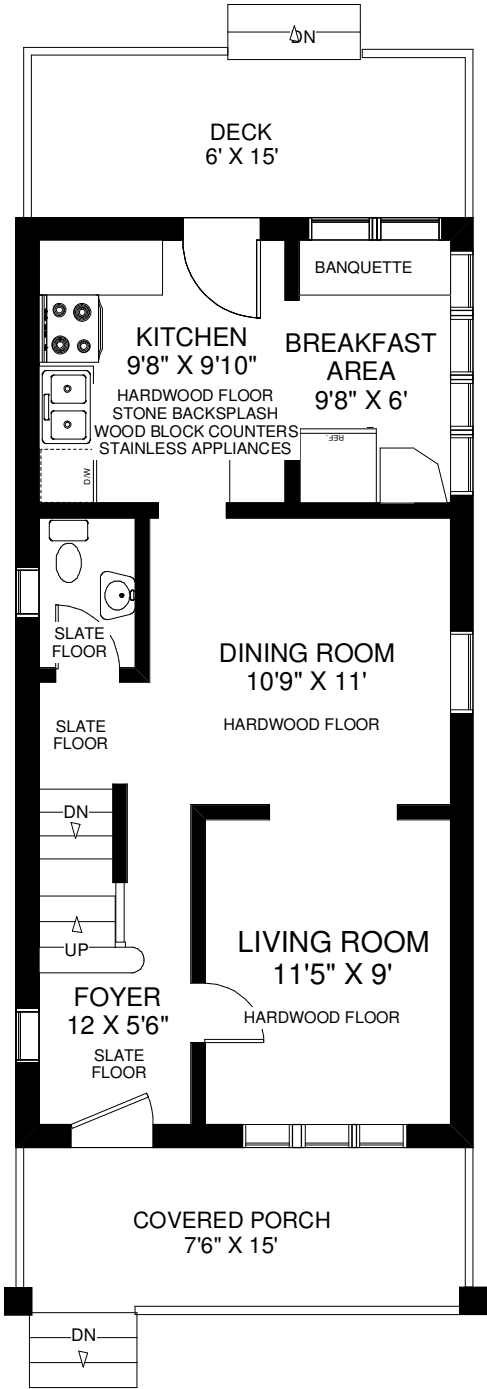

51 BURLINGTON STREET

THE JULIE KINNEAR TEAM
Sales Representative
Keller Williams Neighbourhood Realty
(416) 236-1392

MAIN FLOOR
APPROXIMATELY 550 SQ FT

SECOND FLOOR
APPROXIMATELY 490 SQ FT

LOWER FLOOR
APPROXIMATELY 550 SQ FT

Note: Measurements & Calculations are approximate. Provided as a guideline only.