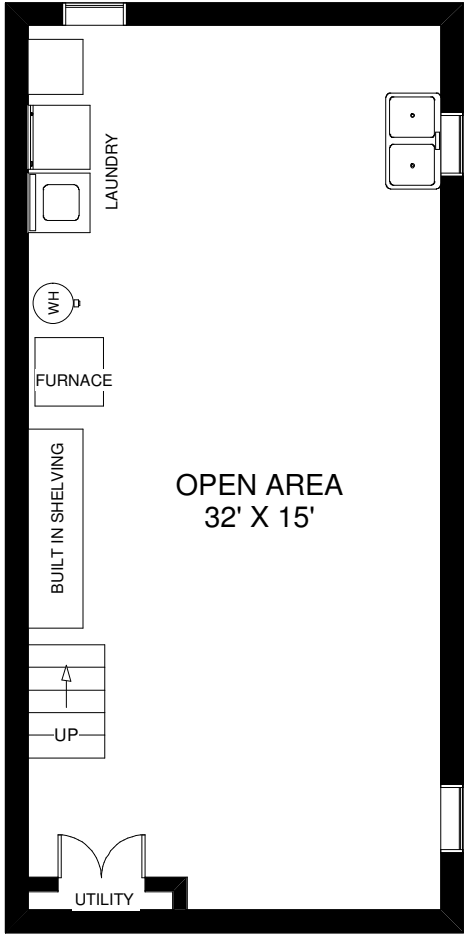

51 BURLINGTON STREET

THE JULIE KINNEAR TEAM
Sales Representative
Keller Williams Neighbourhood Realty
(416) 236-1392

MAIN FLOOR
APPROXIMATELY 550 SQ FT

SECOND FLOOR
APPROXIMATELY 490 SQ FT

LOWER FLOOR
APPROXIMATELY 550 SQ FT

Note: Measurements & Calculations are approximate. Provided as a guideline only.