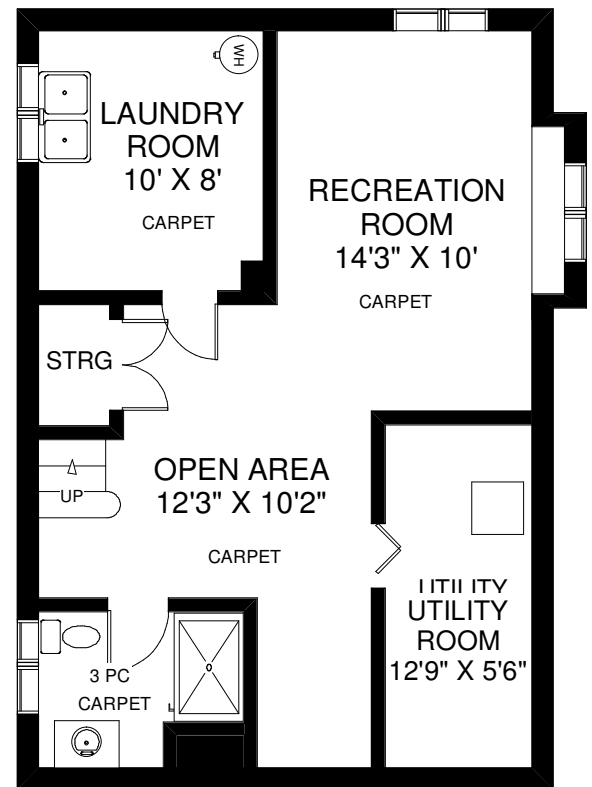

56 ARMADALE AVENUE

THE JULIE KINNEAR TEAM
 Keller Williams Neighbourhood Realty
 (416) 236-1392

LOWER FLOOR
APPROXIMATELY 630 SQ FT

Note: Measurements & Calculations are approximate. Provided as a guideline only.