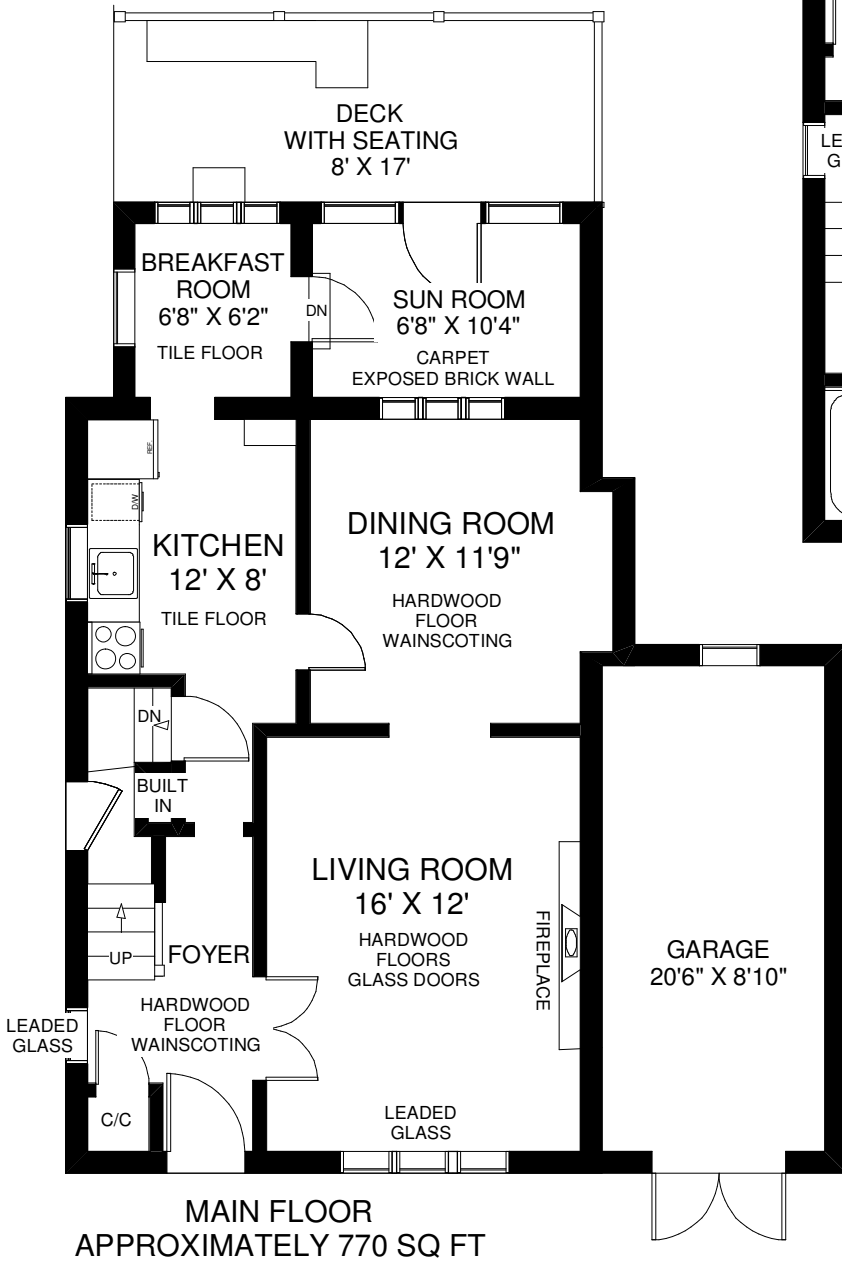

56 ARMADALE AVENUE

THE JULIE KINNEAR TEAM
 Keller Williams Neighbourhood Realty
 (416) 236-1392

LOWER FLOOR
APPROXIMATELY 630 SQ FT

Note: Measurements & Calculations are approximate. Provided as a guideline only.