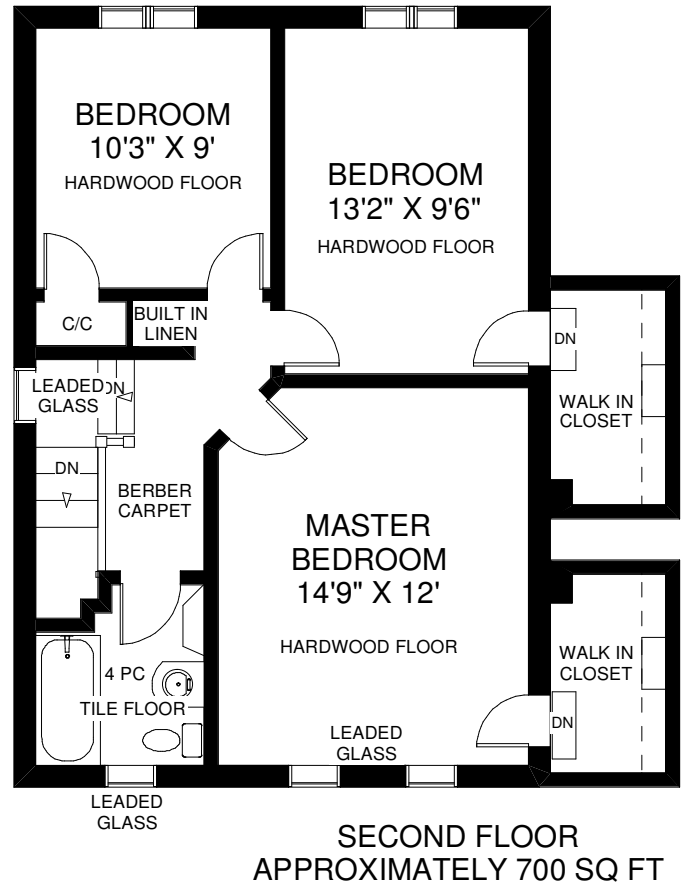

56 ARMADALE AVENUE

THE JULIE KINNEAR TEAM
 Keller Williams Neighbourhood Realty
 (416) 236-1392

LOWER FLOOR
APPROXIMATELY 630 SQ FT

Note: Measurements & Calculations are approximate. Provided as a guideline only.