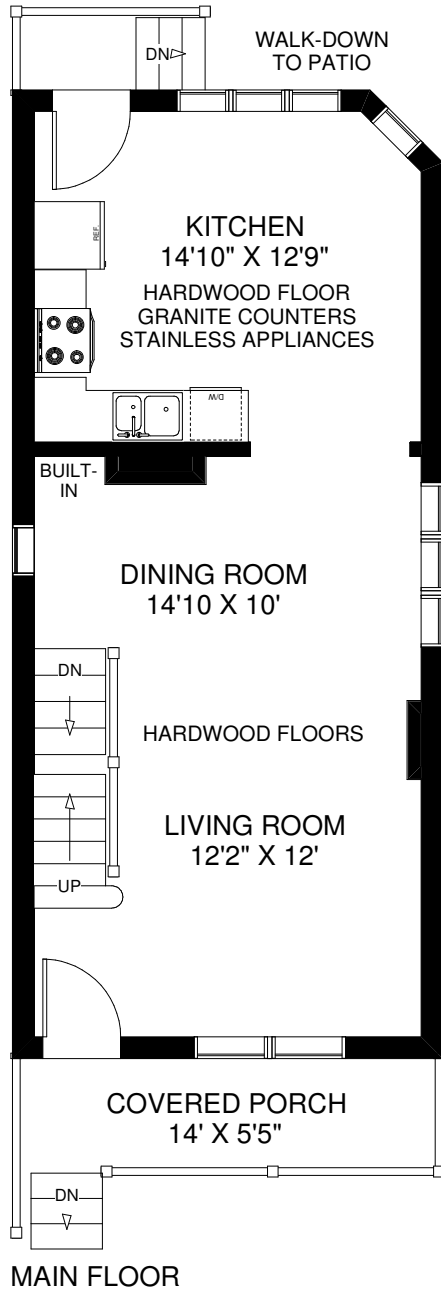

7 WOODLEE ROAD

THE JULIE KINNEAR TEAM
Royal LePage Real Estate Services Ltd.,
Brokerage
(416) 762-8255

FLOOR PLANS BY KIM DORNEY
647-989-6526

Note: Measurements & Calculations are approximate. Provided as a guideline only.