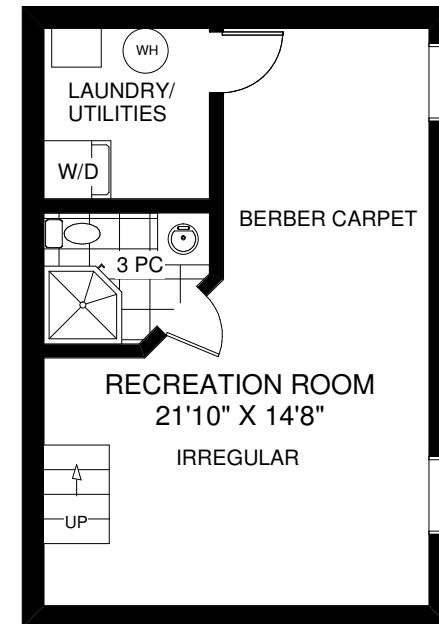

7 WOODLEE ROAD

THE JULIE KINNEAR TEAM
Royal LePage Real Estate Services Ltd.,
Brokerage
(416) 762-8255

FLOOR PLANS BY KIM DORNEY
647-989-6526

Note: Measurements & Calculations are approximate. Provided as a guideline only.