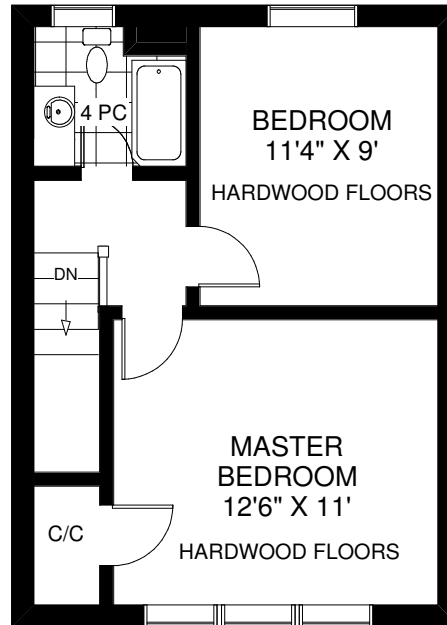

7 WOODLEE ROAD

THE JULIE KINNEAR TEAM
Royal LePage Real Estate Services Ltd.,
Brokerage
(416) 762-8255

FLOOR PLANS BY KIM DORNEY
647-989-6526

Note: Measurements & Calculations are approximate. Provided as a guideline only.