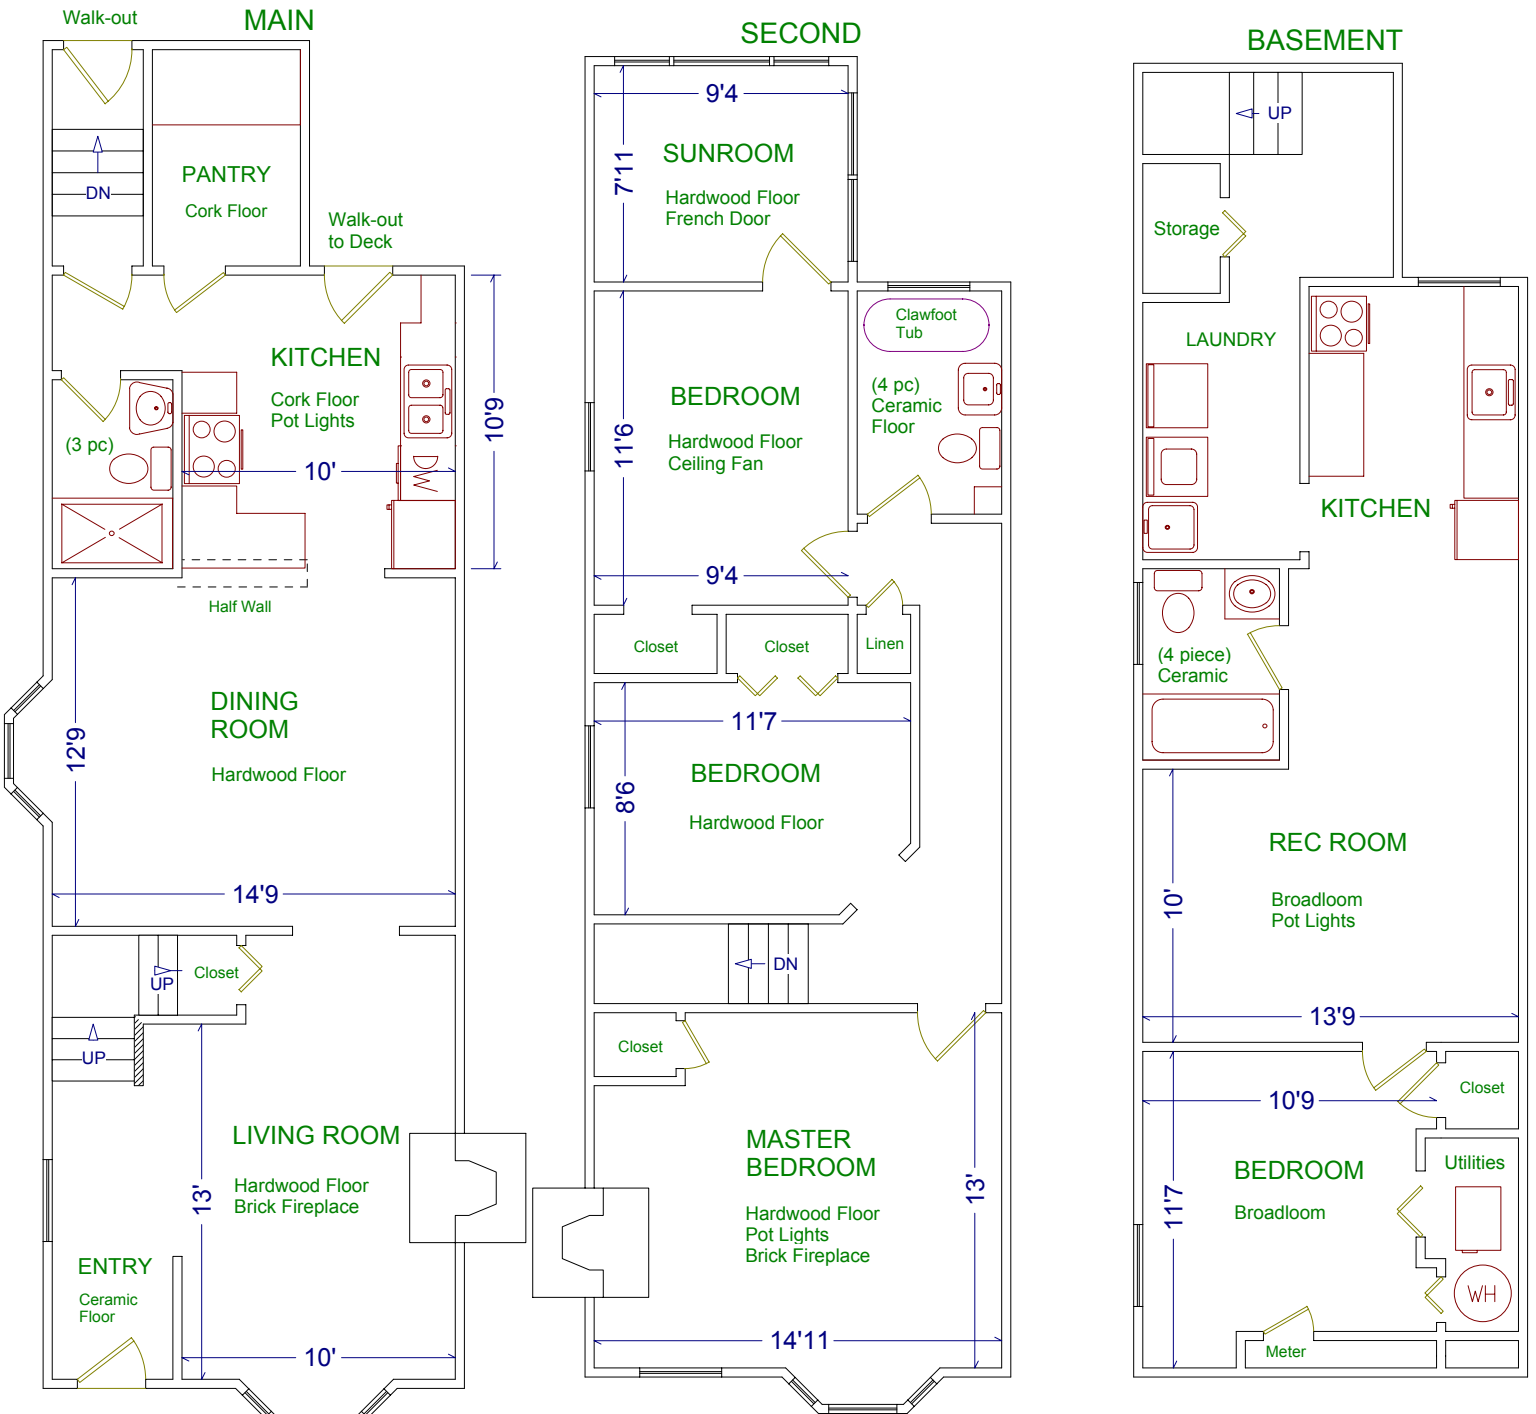

# 83 MONARCH PARK AVENUE

**JULIE KINNEAR**

Sales Representative

(416) 762-8255

Royal LePage Real Estate Services Ltd., Brokerage

Please note: Measurements may not be 100% accurate. Floor plans are provided for convenience and are to be used as a guideline only.