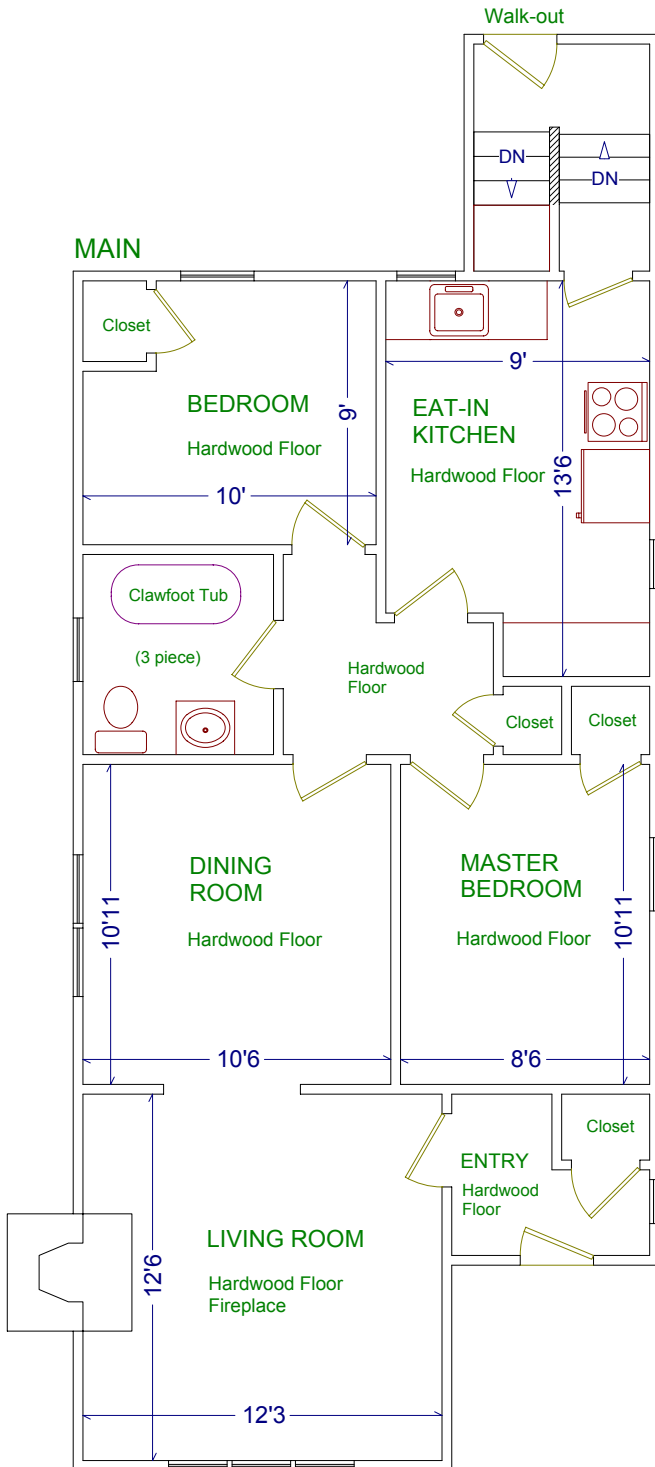

87 DURIE STREET

Please note: Measurements may not be 100% accurate. Floor plans are provided for convenience and are to be used as a guideline only.

FloorPlans Unlimited (416) 766-7479

JULIE KINNEAR

Sales Representative