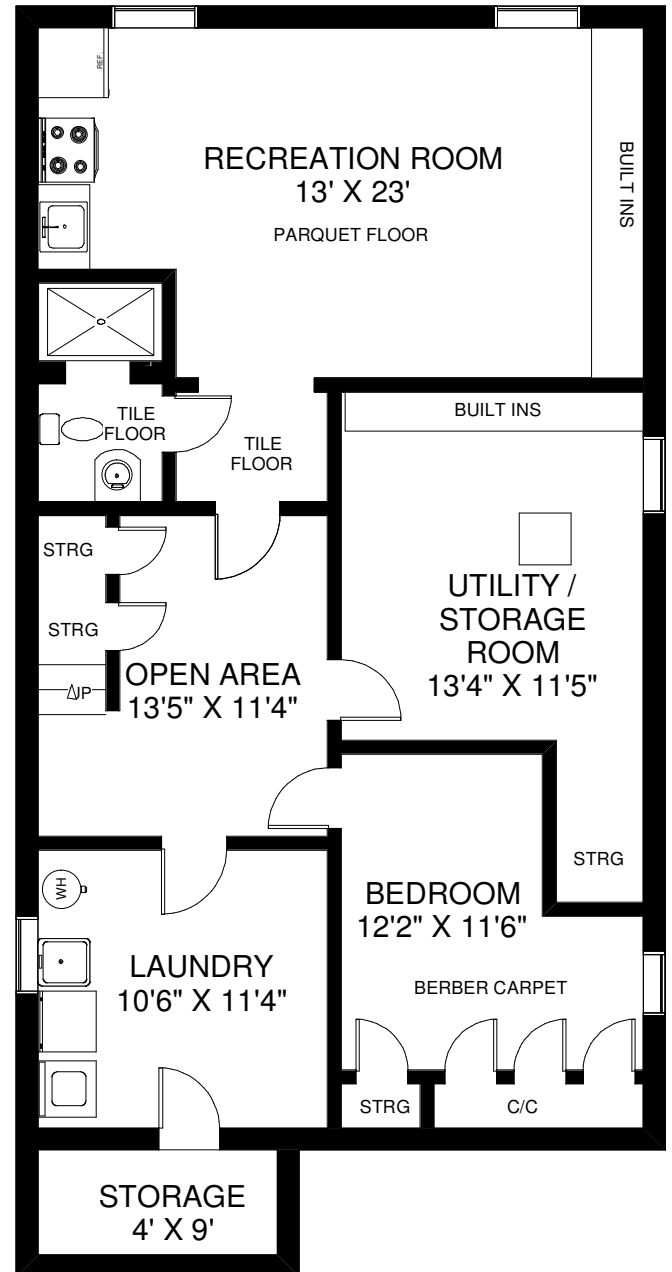

# 89 SILVERHILL DRIVE

**THE JULIE KINNEAR TEAM**  
**Royal LePage Real Estate Services Ltd., Brokerage**  
**(416) 762-8255**

**MAIN FLOOR**  
**APPROXIMATELY 1,100 SQ FT**

**LOWER FLOOR**  
**APPROXIMATELY 1,150 SQ FT**