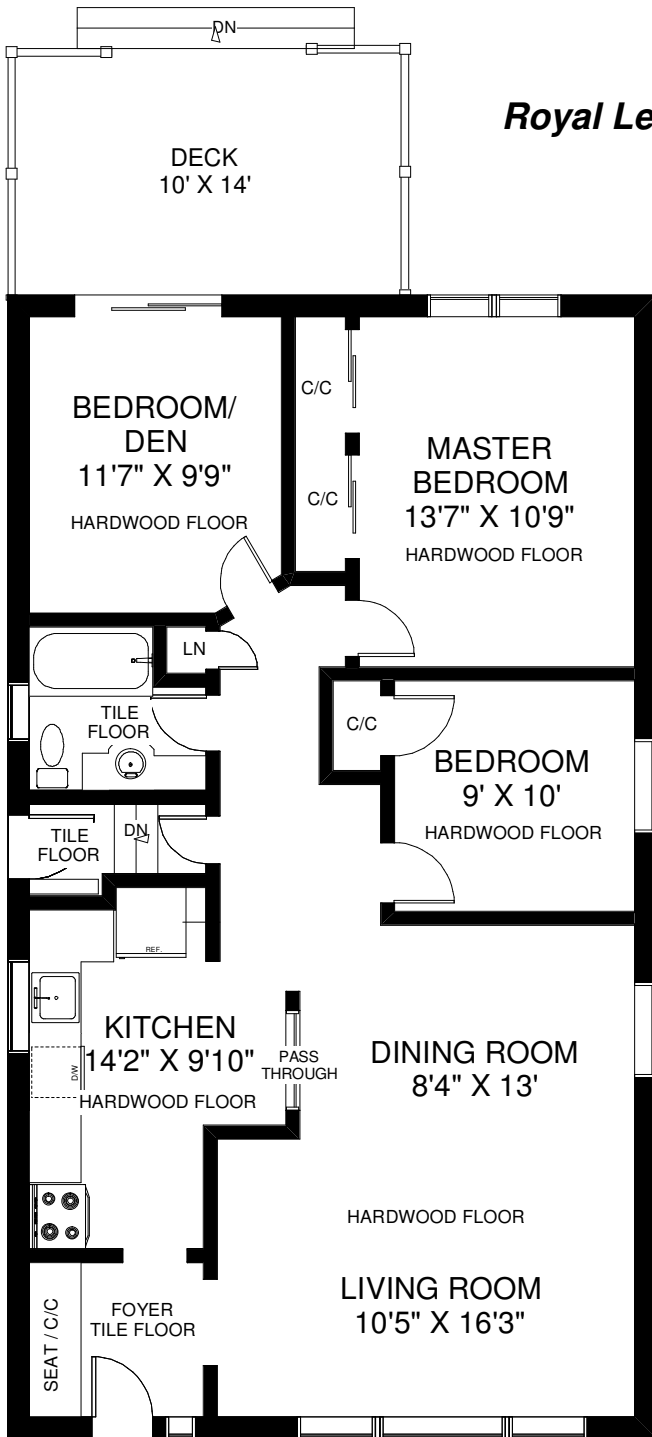

# 89 SILVERHILL DRIVE

**THE JULIE KINNEAR TEAM**  
**Royal LePage Real Estate Services Ltd., Brokerage**  
**(416) 762-8255**

**MAIN FLOOR**  
**APPROXIMATELY 1,100 SQ FT**

**LOWER FLOOR**  
**APPROXIMATELY 1,150 SQ FT**