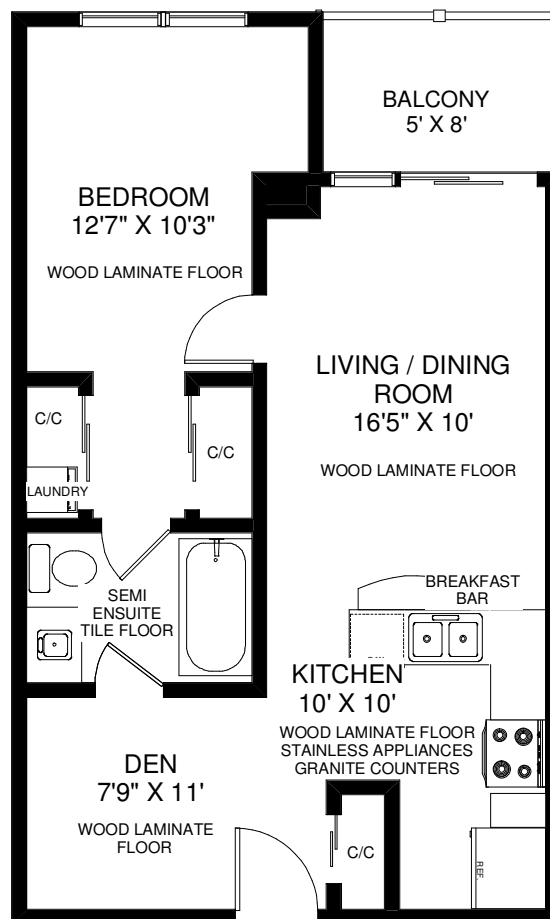

# 1005 KING STREET WEST UNIT #418

THE JULIE KINNEAR TEAM  
Sales Representatives  
Keller Williams Neighbourhood Realty  
(416) 236-1392

APPROXIMATELY 610 SQ FT

CEILING HT 8'

Note: Measurements & Calculations are approximate. Provided as a guideline only.