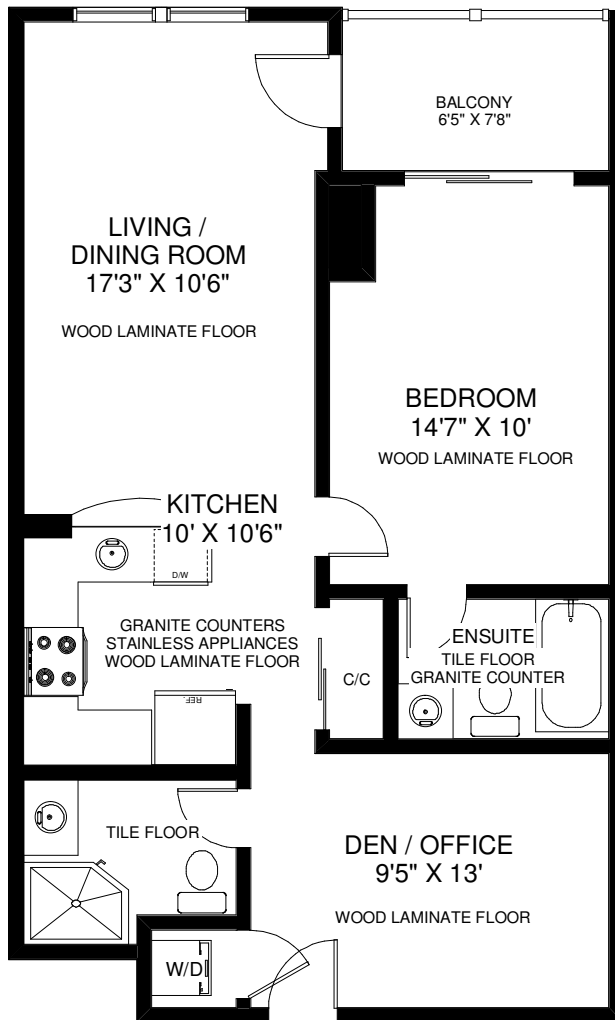

# 168 KING STREET EAST UNIT #1404

THE JULIE KINNEAR TEAM  
Keller Williams Neighbourhood Realty  
(416) 236-1392

APPROXIMATELY 750 SQ FT

Note: Measurements & Calculations are approximate. Provided as a guideline only.