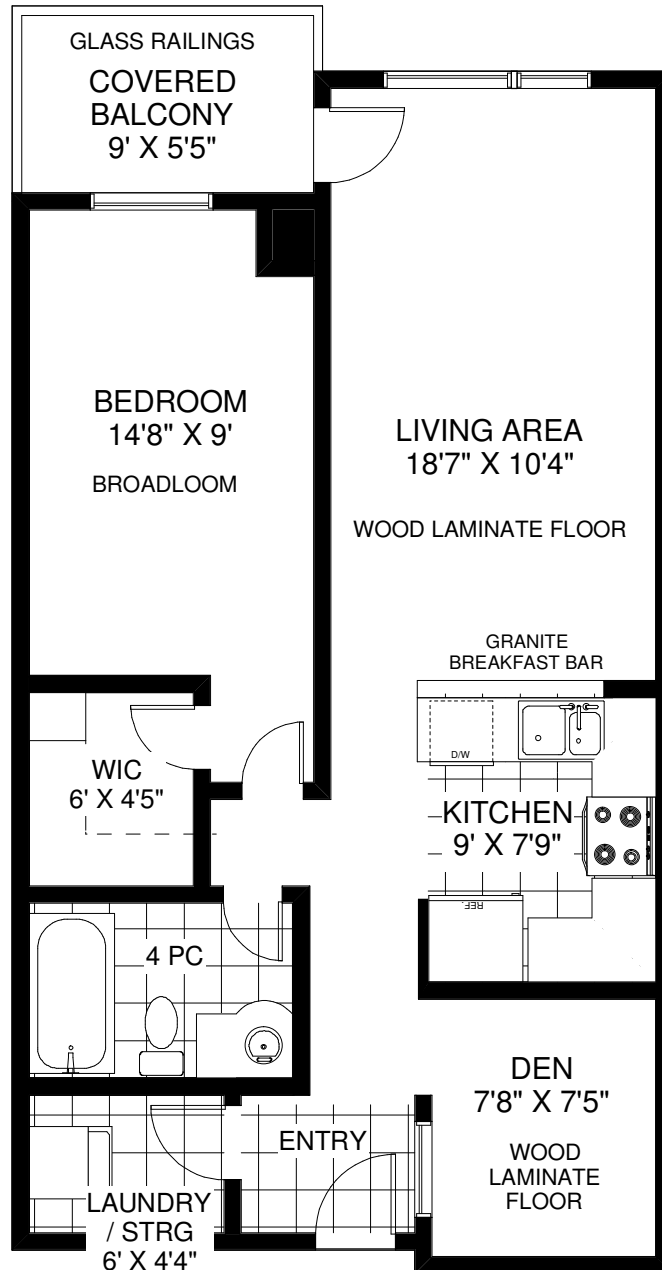

# 1801 BAYVIEW AVENUE #303

**THE JULIE KINNEAR TEAM**  
**Royal LePage Real Estate Services Ltd.,**  
**Brokerage**  
**(416) 762-8255**

**APPROXIMATELY 730 SQ FT**

Note: Measurements & Calculations are approximate. Provided as a guideline only.