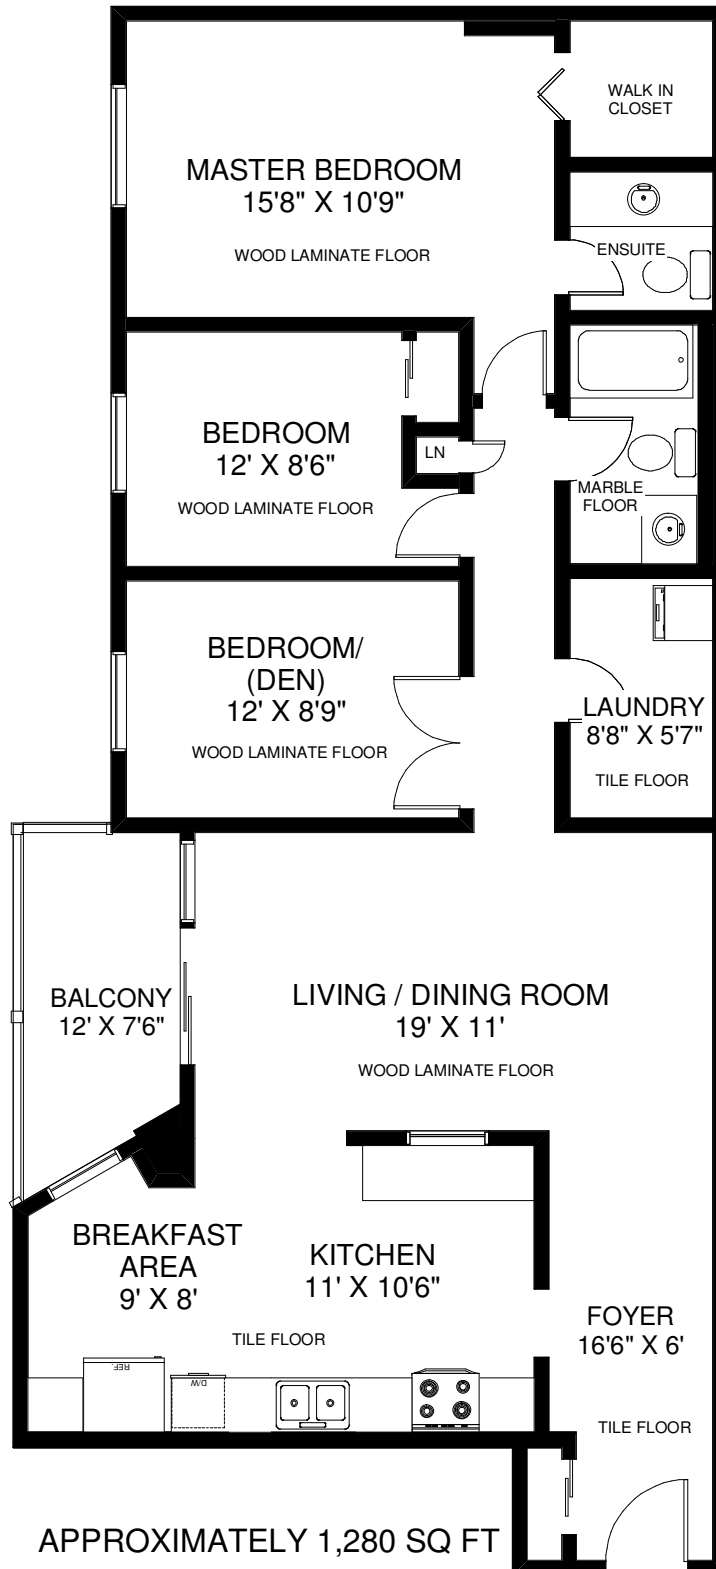

1900 SHEPPARD AVENUE EAST UNIT #706

THE JULIE KINNEAR TEAM
Sales Representatives
Keller Williams Neighbourhood Realty
(416) 236-1392

Note: Measurements & Calculations are approximate. Provided as a guideline only.