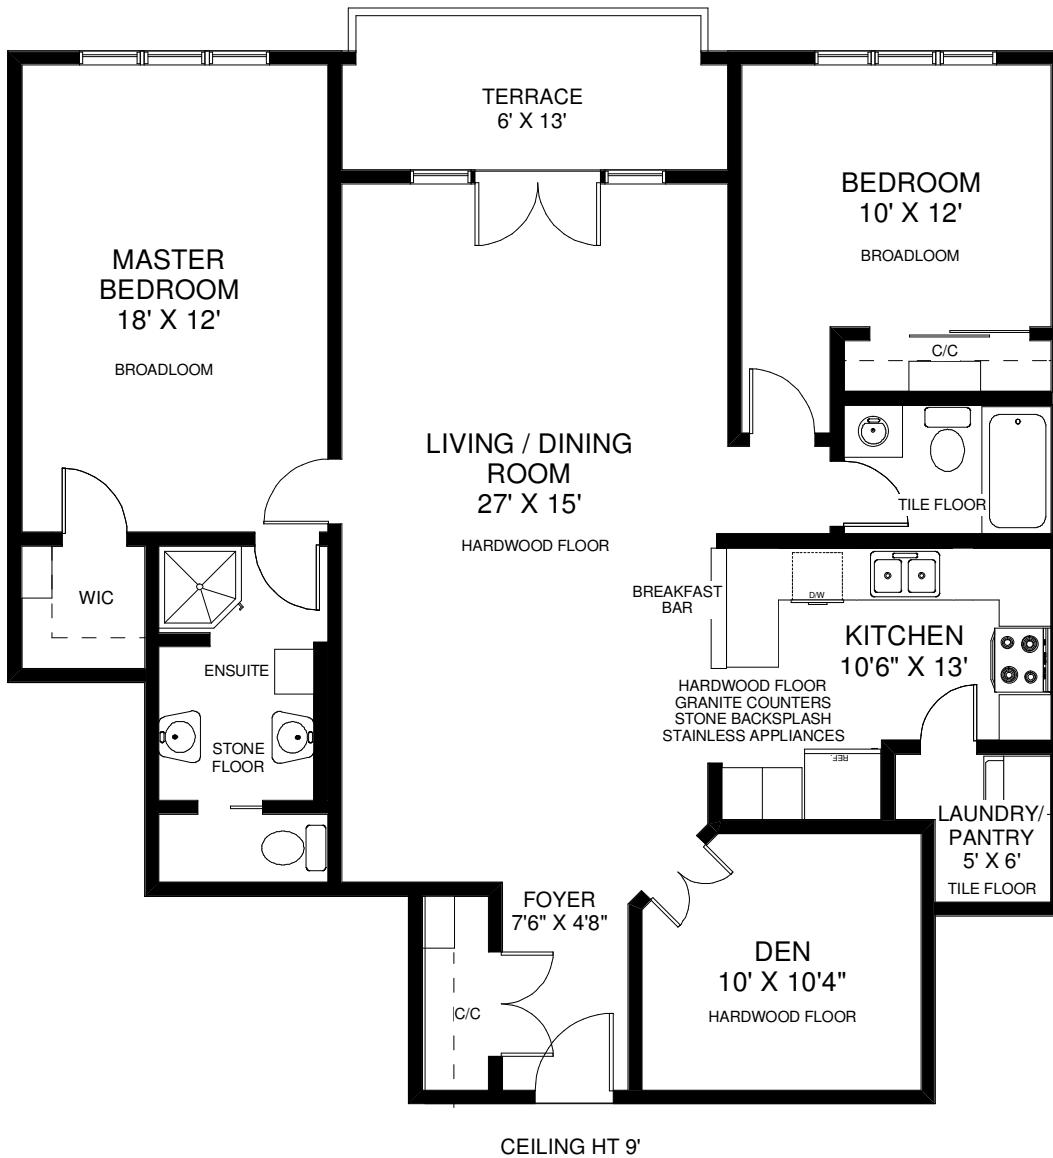

2 ROXBOROUGH STREET SUITE #401

THE JULIE KINNEAR TEAM
Sales Representatives
Keller Williams Neighbourhood Realty
(416) 236-1392

APPROXIMATELY 1,400 SQ FT

Note: Measurements & Calculations are approximate. Provided as a guideline only.