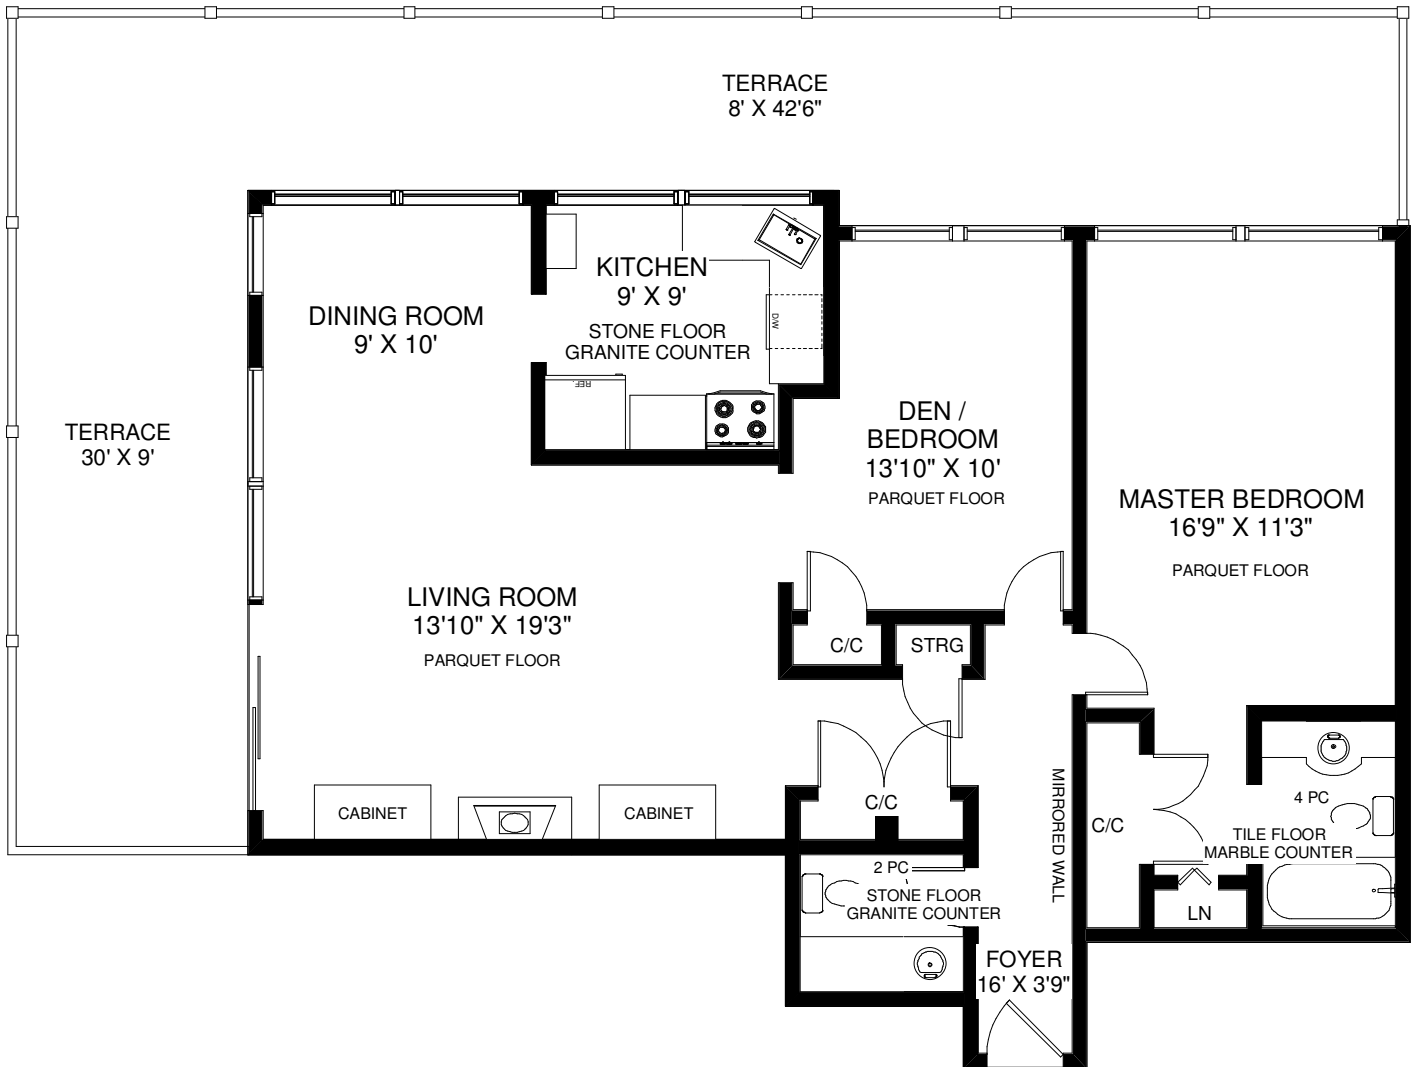

20 AVOCA AVENUE UNIT #906

THE JULIE KINNEAR TEAM

Keller Williams Neighbourhood Realty
416-236-1392

APPROXIMATELY 1,100 SQ FT

Note: Measurements & Calculations are approximate. Provided as a guideline only.

FLOOR PLANS BY KIM DORNEY
(647) 989-6526