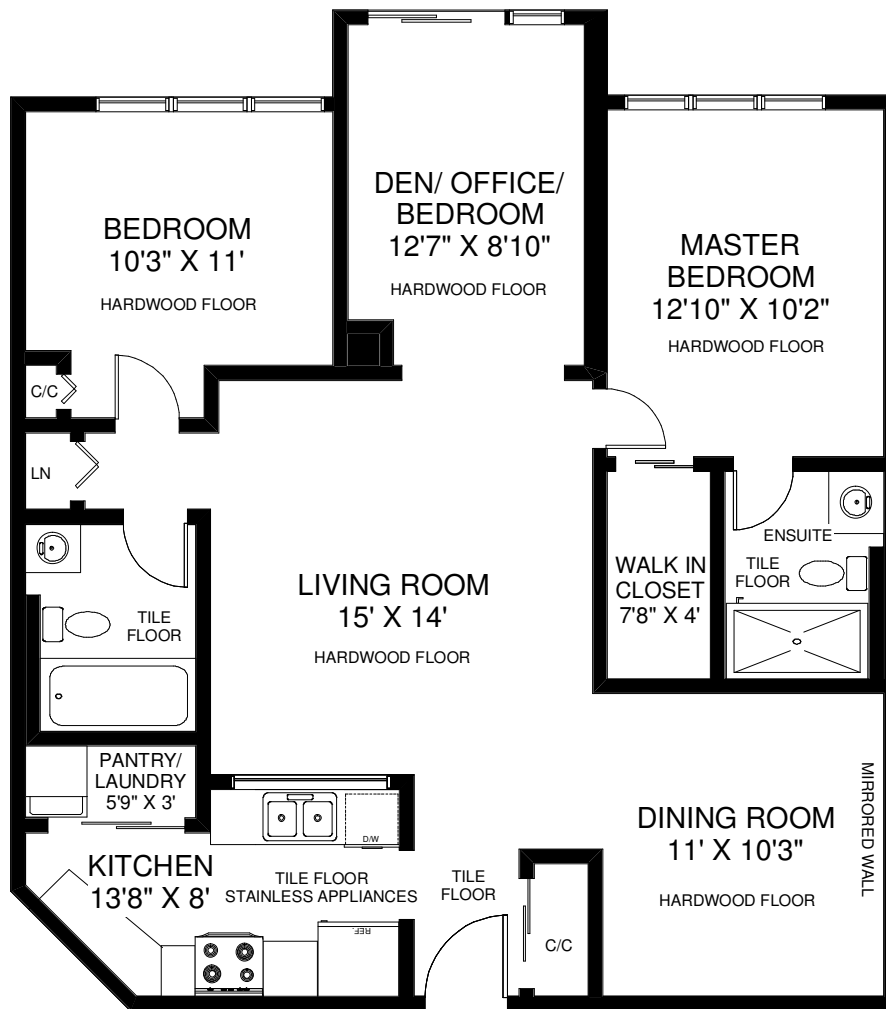

20 SOUTHPORT STREET UNIT #121

THE JULIE KINNEAR TEAM
Sales Representatives
Keller Williams Neighbourhood Realty
(416) 236-1392

WALK OUT TO
PATIO
15' X 8'6"

CEILING HT 8'

APPROXIMATELY 1,100 SQ FT

Note: Measurements & Calculations are approximate. Provided as a guideline only.