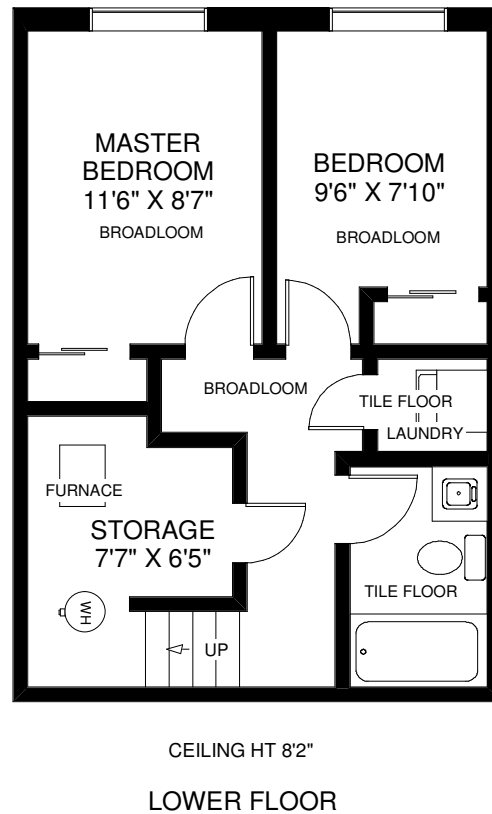

51 FLORENCE STREET TH #5

THE JULIE KINNEAR TEAM
Sales Representatives
Keller Williams Neighbourhood Realty
(416) 236-1392

APPROXIMATELY 970 SQ FT

Note: Measurements & Calculations are approximate. Provided as a guideline only.