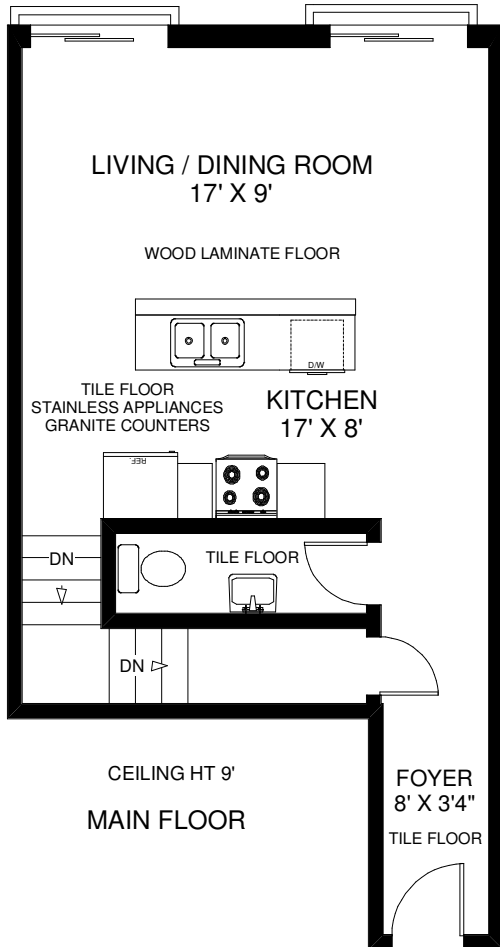

51 FLORENCE STREET TH #5

THE JULIE KINNEAR TEAM
Sales Representatives
Keller Williams Neighbourhood Realty
(416) 236-1392

APPROXIMATELY 970 SQ FT

Note: Measurements & Calculations are approximate. Provided as a guideline only.