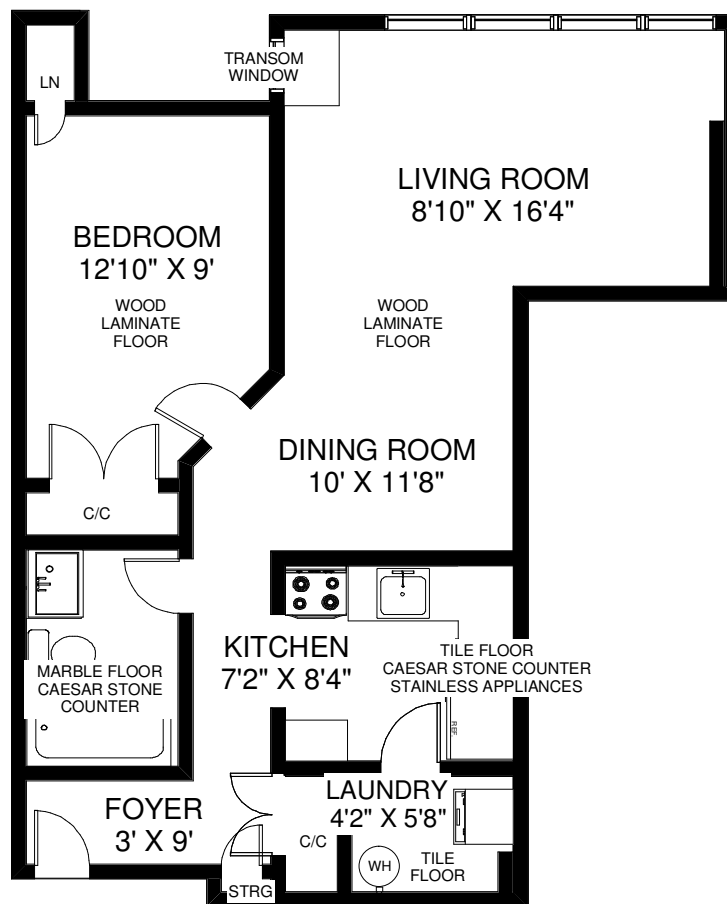

# 65 SCADDING AVENUE UNIT # 716

**THE JULIE KINNEAR TEAM**  
Sales Representatives  
Keller Williams Neighbourhood Realty  
(416) 236-1392

APPROXIMATELY 660 SQ FT

Note: Measurements & Calculations are approximate. Provided as a guideline only.