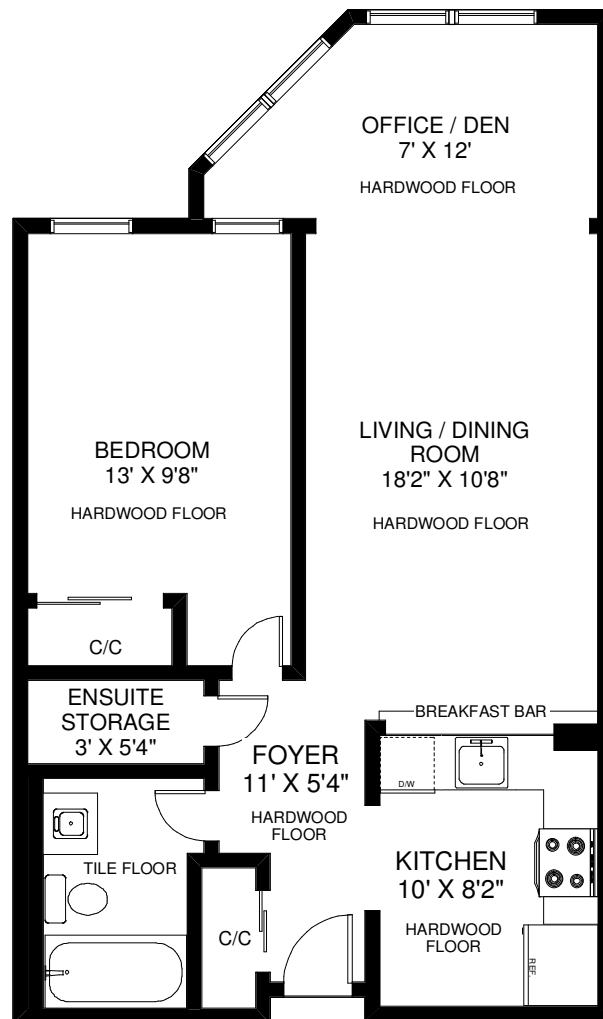

705 KING STREET WEST UNIT #1614

THE JULIE KINNEAR TEAM
Keller Williams Neighbourhood Realty
(416) 236-1392

APPROXIMATELY 740 SQ FT

Note: Measurements & Calculations are approximate. Provided as a guideline only.