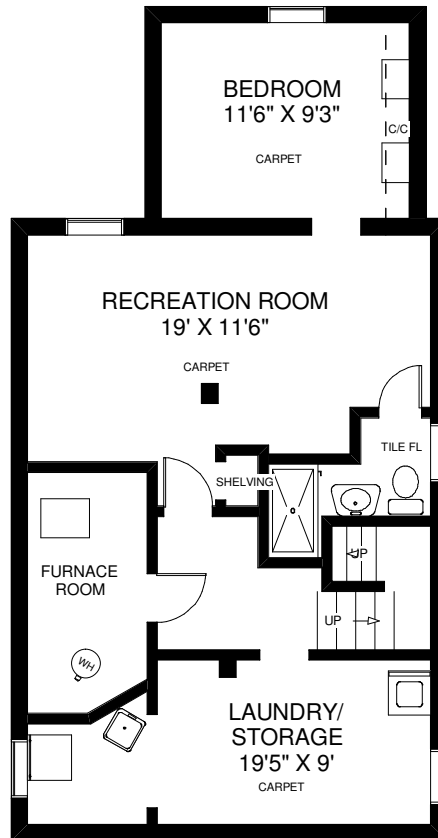

104 MARION STREET

THE JULIE KINNEAR TEAM
Sales Representatives
Keller Williams Neighbourhood Realty
(416) 236-1392

CEILING HT 9'
MAIN FLOOR
 APPROXIMATELY 950 SQ FT

CEILING HT 6'6"
LOWER FLOOR
 APPROXIMATELY 860 SQ FT

Note: Measurements & Calculations are approximate.
 Provided as a guideline only.

CEILING HT 8'2"
SECOND FLOOR
 APPROXIMATELY 700 SQ FT

CEILING HT 8'
THIRD FLOOR
 APPROXIMATELY 520 SQ FT