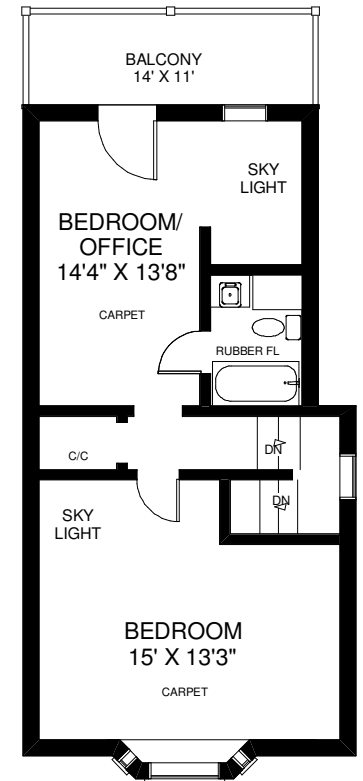

104 MARION STREET

THE JULIE KINNEAR TEAM
Sales Representatives
Keller Williams Neighbourhood Realty
(416) 236-1392

CEILING HT 9'
MAIN FLOOR
 APPROXIMATELY 950 SQ FT

CEILING HT 6'6"
LOWER FLOOR
 APPROXIMATELY 860 SQ FT

Note: Measurements & Calculations are approximate.
 Provided as a guideline only.

CEILING HT 8'2"
SECOND FLOOR
 APPROXIMATELY 700 SQ FT

CEILING HT 8'
THIRD FLOOR
 APPROXIMATELY 520 SQ FT