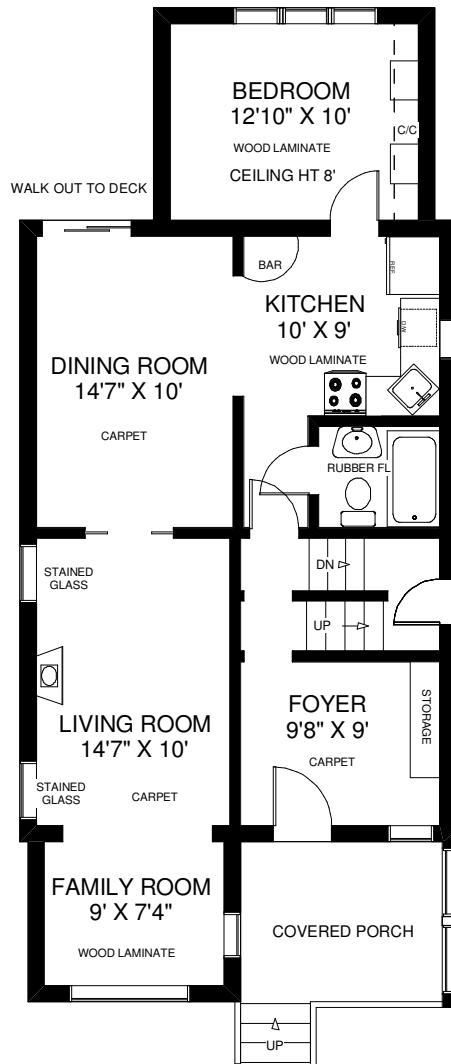

104 MARION STREET

THE JULIE KINNEAR TEAM
Sales Representatives
Keller Williams Neighbourhood Realty
(416) 236-1392

CEILING HT 9'
MAIN FLOOR
 APPROXIMATELY 950 SQ FT

CEILING HT 6'6"
LOWER FLOOR
 APPROXIMATELY 860 SQ FT

Note: Measurements & Calculations are approximate.
 Provided as a guideline only.

CEILING HT 8'2"
SECOND FLOOR
 APPROXIMATELY 700 SQ FT

CEILING HT 8'
THIRD FLOOR
 APPROXIMATELY 520 SQ FT