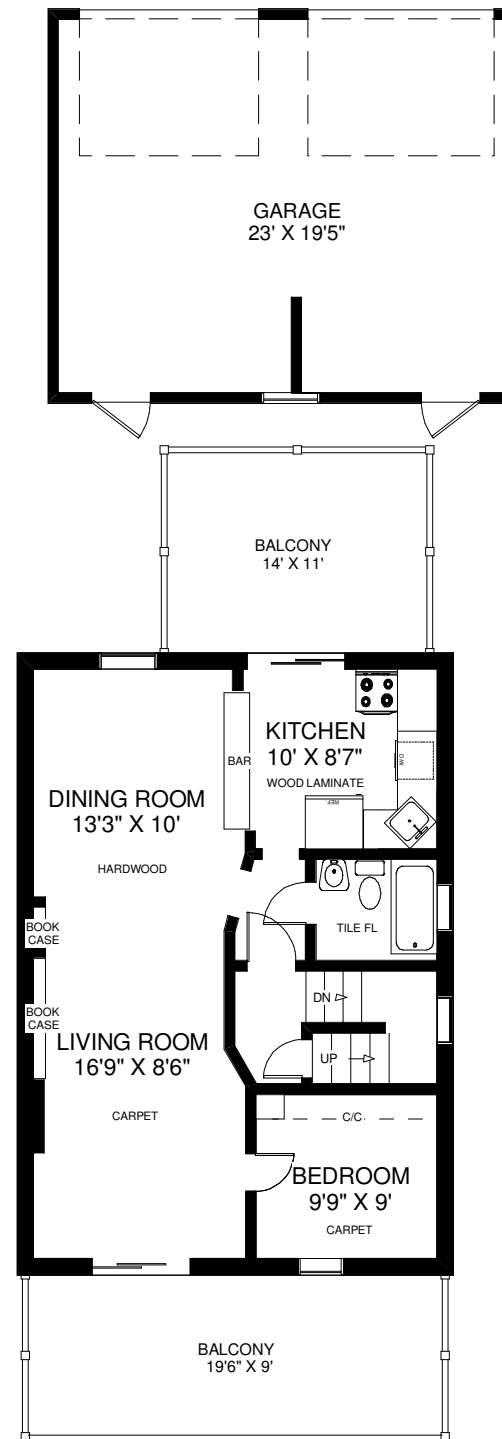

104 MARION STREET

THE JULIE KINNEAR TEAM
Sales Representatives
Keller Williams Neighbourhood Realty
(416) 236-1392

CEILING HT 9'
MAIN FLOOR
 APPROXIMATELY 950 SQ FT

CEILING HT 6'6"
LOWER FLOOR
 APPROXIMATELY 860 SQ FT

Note: Measurements & Calculations are approximate.
 Provided as a guideline only.

CEILING HT 8'2"
SECOND FLOOR
 APPROXIMATELY 700 SQ FT

CEILING HT 8'
THIRD FLOOR
 APPROXIMATELY 520 SQ FT