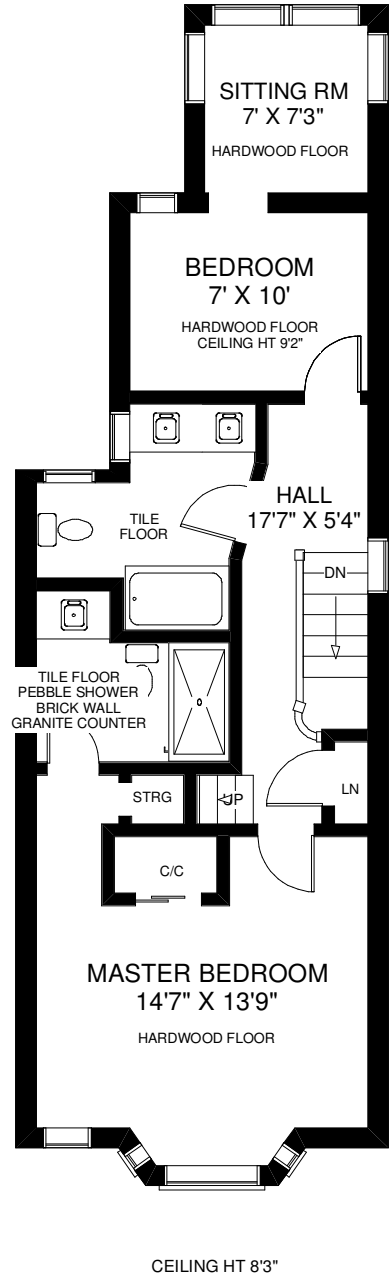

11 A GARDEN AVENUE

THE JULIE KINNEAR TEAM
 SALES REPRESENTATIVES
 Keller Williams Neighbourhood Realty
 (416) 236-1392

Note: Measurements & Calculations are approximate. Provided as a guideline only.