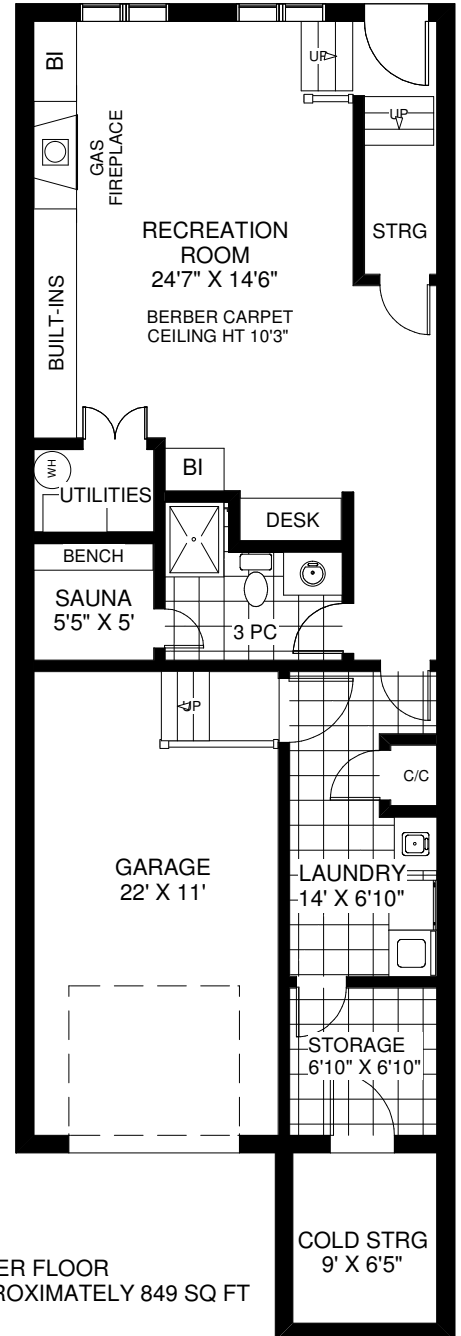

140 BOWOOD AVENUE

THE JULIE KINNEAR TEAM
Royal LePage Real Estate Services Ltd., Brokerage
(416) 762-8255

WALK-OUT TO INTERLOCKING PATIO

FLOOR PLANS BY KIM DORNEY
 647-989-6526

Note: Measurements & Calculations are approximate. Provided as a guideline only.