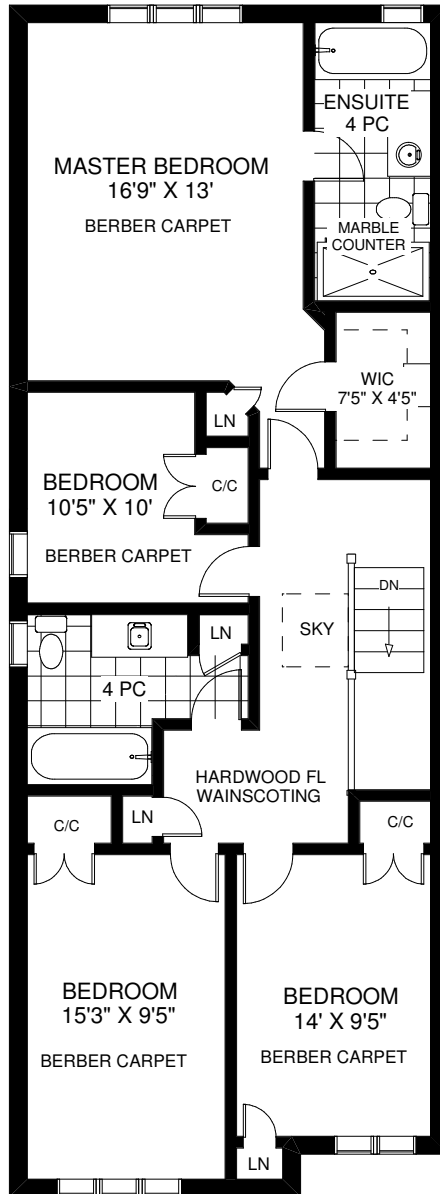

140 BOWOOD AVENUE

THE JULIE KINNEAR TEAM
Royal LePage Real Estate Services Ltd., Brokerage
(416) 762-8255

WALK-OUT TO INTERLOCKING PATIO

FLOOR PLANS BY KIM DORNEY
 647-989-6526

Note: Measurements & Calculations are approximate. Provided as a guideline only.