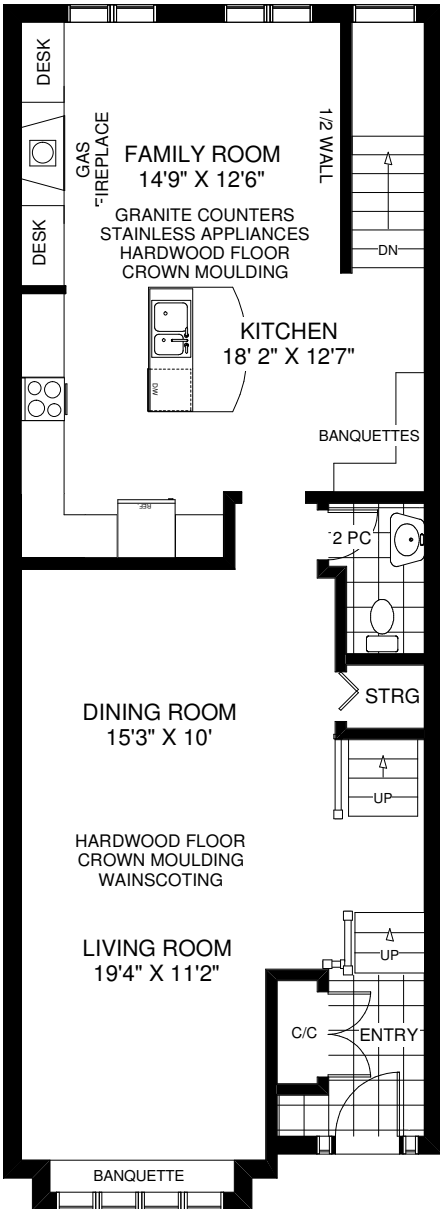

140 BOWOOD AVENUE

THE JULIE KINNEAR TEAM
Royal LePage Real Estate Services Ltd., Brokerage
(416) 762-8255

WALK-OUT TO INTERLOCKING PATIO

FLOOR PLANS BY KIM DORNEY
 647-989-6526

Note: Measurements & Calculations are approximate. Provided as a guideline only.