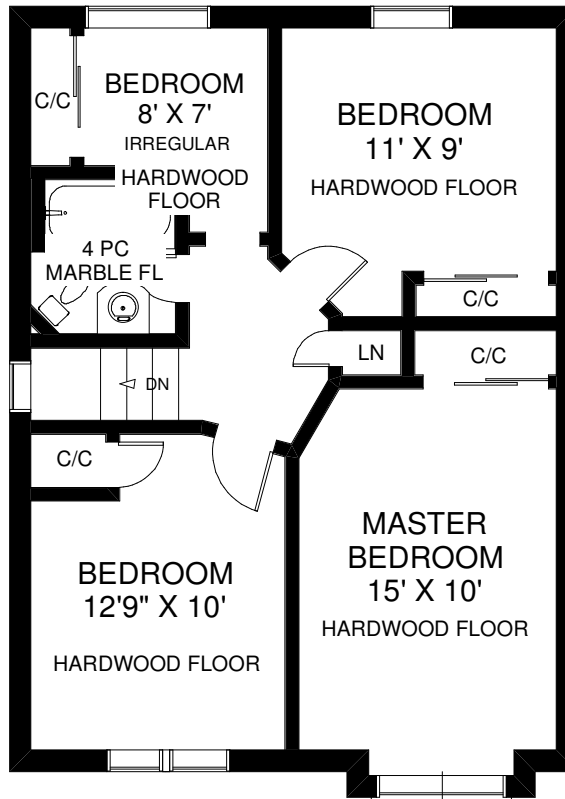

# 155 BERESFORD AVENUE

**THE JULIE KINNEAR TEAM**  
**Royal LePage Real Estate Services Ltd.,**  
**Brokerage**  
**(416) 762-8255**

Note: Measurements & Calculations are approximate. Provided as a guideline only.