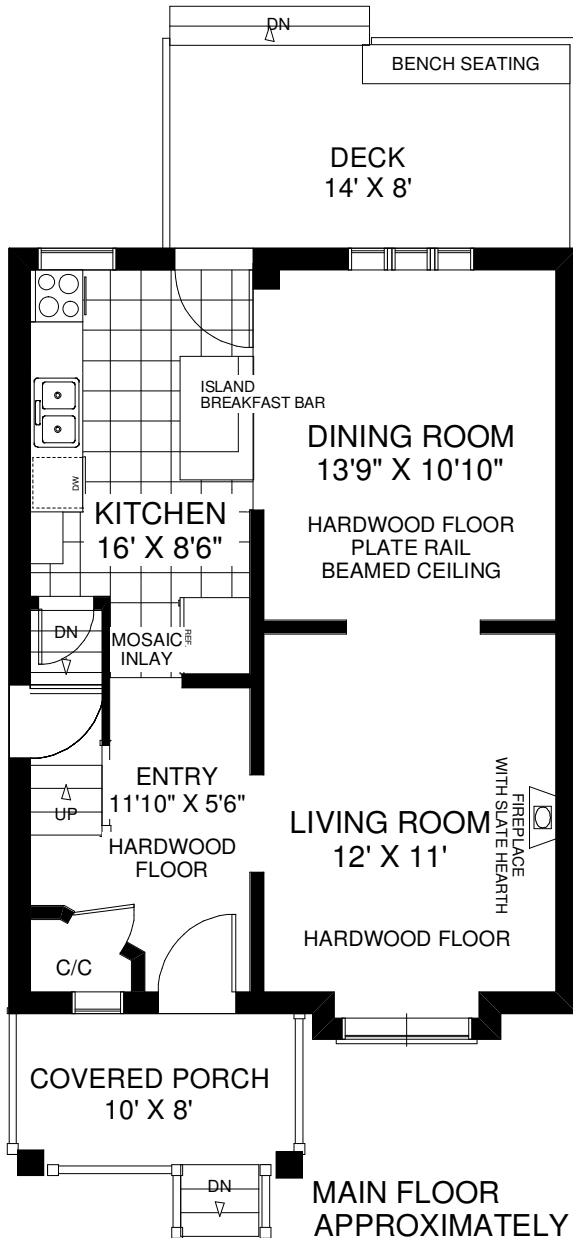

# 155 BERESFORD AVENUE

**THE JULIE KINNEAR TEAM**  
**Royal LePage Real Estate Services Ltd.,**  
**Brokerage**  
**(416) 762-8255**

Note: Measurements & Calculations are approximate. Provided as a guideline only.