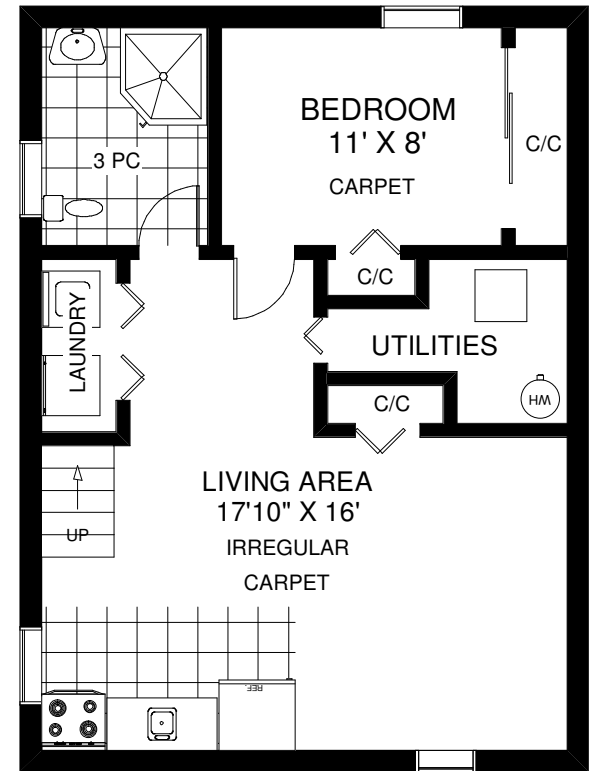

# 155 BERESFORD AVENUE

**THE JULIE KINNEAR TEAM**  
**Royal LePage Real Estate Services Ltd.,**  
**Brokerage**  
**(416) 762-8255**

Note: Measurements & Calculations are approximate. Provided as a guideline only.