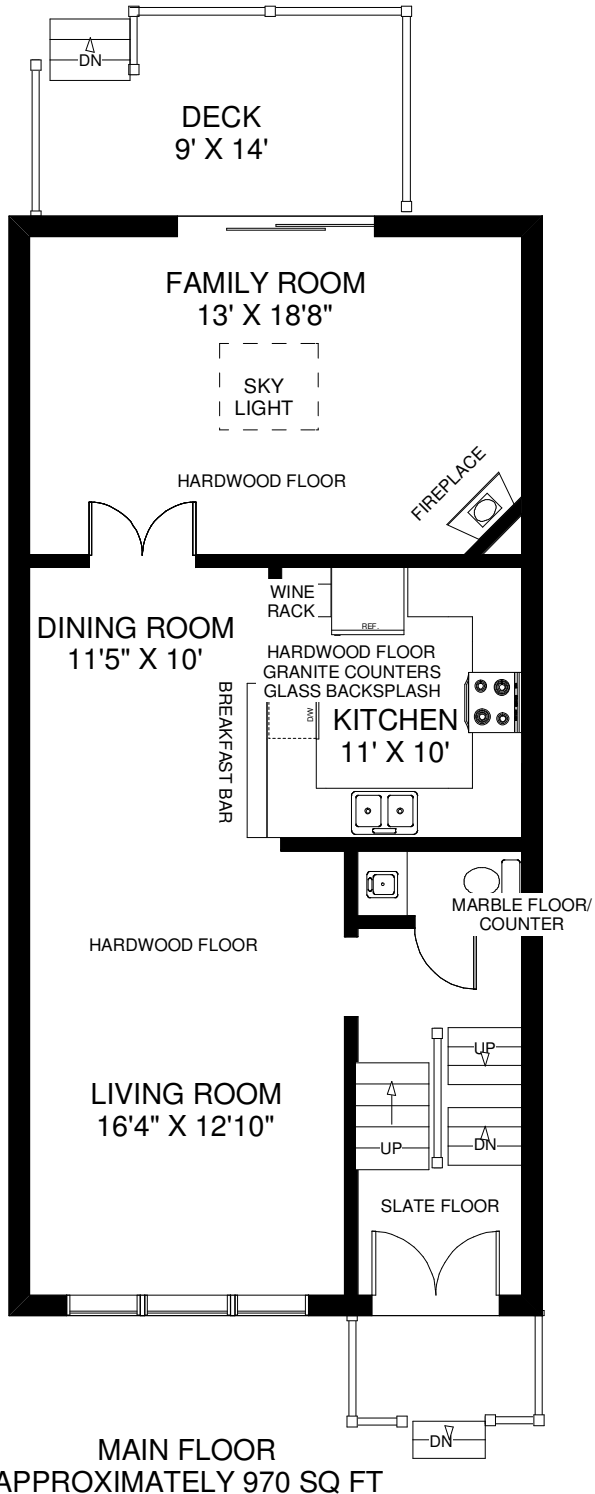

# 157 KENILWORTH AVENUE

**THE JULIE KINNEAR TEAM**  
**Royal LePage Real Estate Services Ltd.,**  
**Brokerage**  
**(416) 762-8255**

Note: Measurements & Calculations are approximate. Provided as a guideline only.