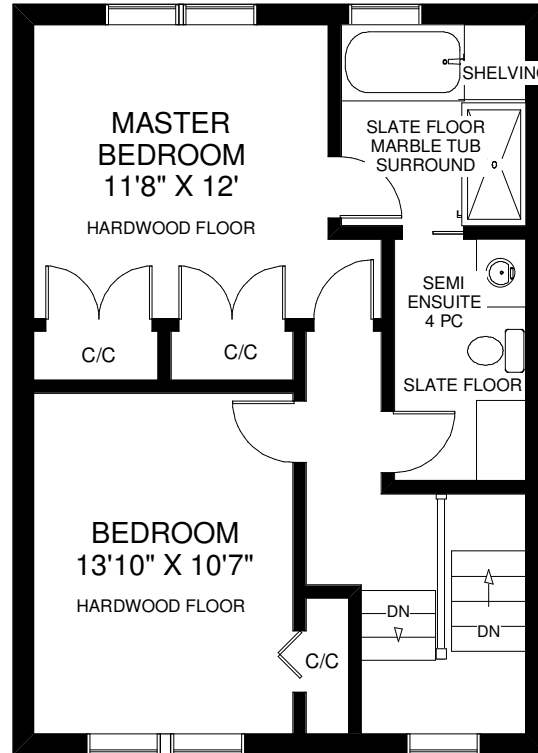

# 157 KENILWORTH AVENUE

**THE JULIE KINNEAR TEAM**  
**Royal LePage Real Estate Services Ltd.,**  
**Brokerage**  
**(416) 762-8255**

Note: Measurements & Calculations are approximate. Provided as a guideline only.