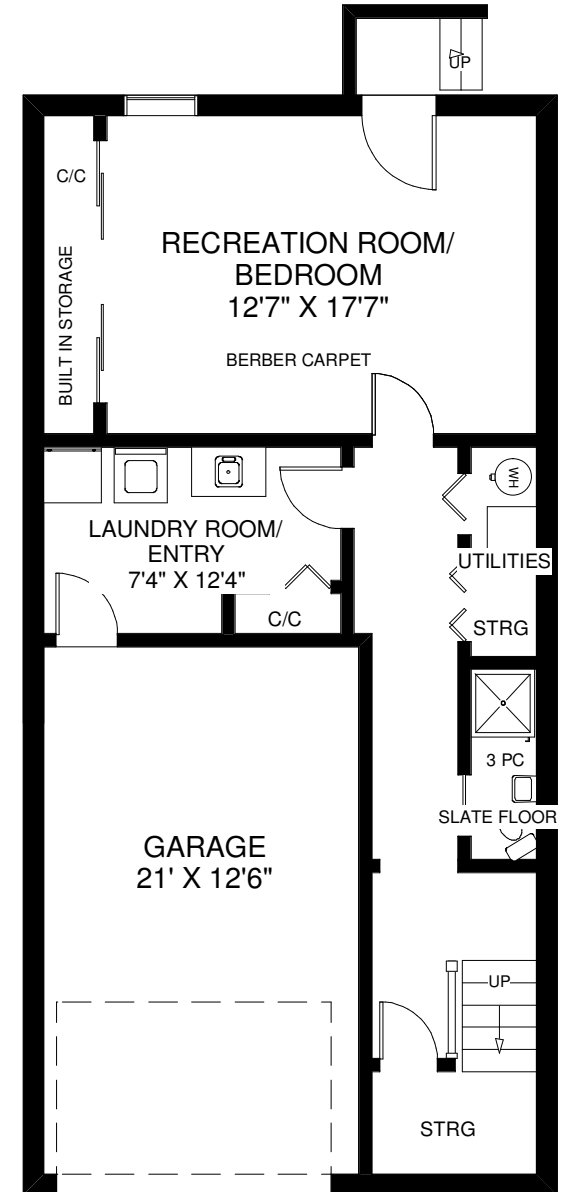

# 157 KENILWORTH AVENUE

**THE JULIE KINNEAR TEAM**  
**Royal LePage Real Estate Services Ltd.,**  
**Brokerage**  
**(416) 762-8255**

Note: Measurements & Calculations are approximate. Provided as a guideline only.