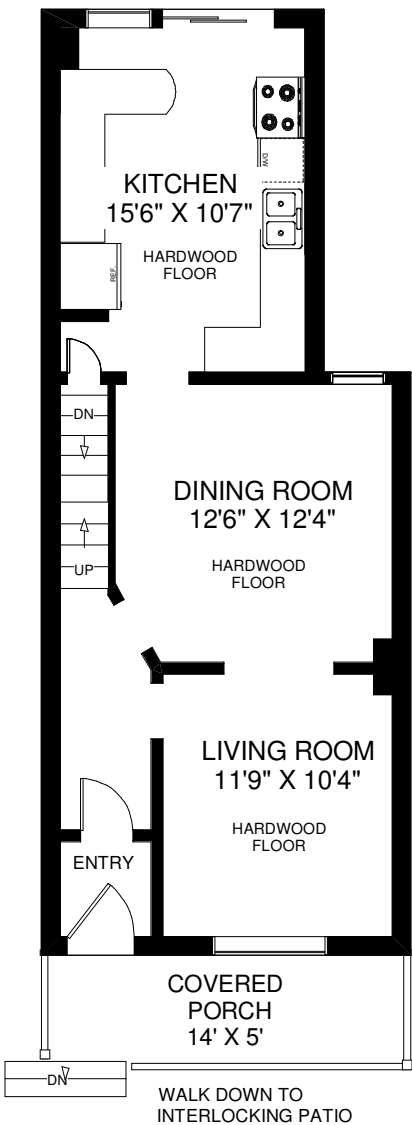

174 HAMILTON STREET

THE JULIE KINNEAR TEAM
Royal LePage Real Estate Services Ltd.,
Brokerage
(416) 762-8255

STONE PATIO
 WITH RETRACTABLE AWNING
 12' X 11'

MAIN FLOOR
 APPROXIMATELY 640 SQ FT

SECOND FLOOR
 APPROXIMATELY 640 SQ FT

THIRD FLOOR
 APPROXIMATELY 560 SQ FT

LOWER FLOOR
 APPROXIMATELY 640 SQ FT

Note: Measurements & Calculations are approximate. Provided as a guideline only.