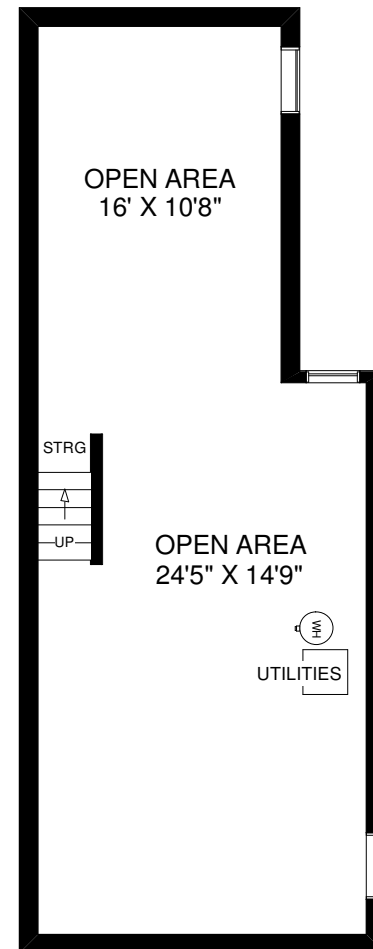

174 HAMILTON STREET

THE JULIE KINNEAR TEAM
Royal LePage Real Estate Services Ltd.,
Brokerage
(416) 762-8255

STONE PATIO
 WITH RETRACTABLE AWNING
 12' X 11'

MAIN FLOOR
 APPROXIMATELY 640 SQ FT

SECOND FLOOR
 APPROXIMATELY 640 SQ FT

THIRD FLOOR
 APPROXIMATELY 560 SQ FT

LOWER FLOOR
 APPROXIMATELY 640 SQ FT

Note: Measurements & Calculations are approximate. Provided as a guideline only.