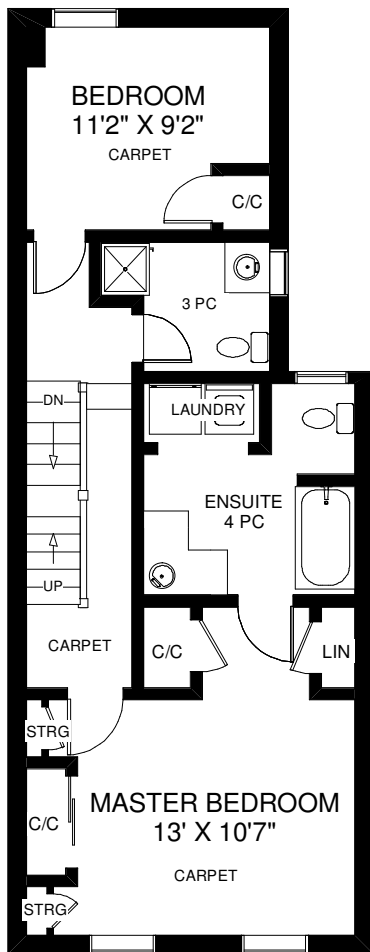

174 HAMILTON STREET

THE JULIE KINNEAR TEAM
Royal LePage Real Estate Services Ltd.,
Brokerage
(416) 762-8255

STONE PATIO
 WITH RETRACTABLE AWNING
 12' X 11'

MAIN FLOOR
 APPROXIMATELY 640 SQ FT

SECOND FLOOR
 APPROXIMATELY 640 SQ FT

THIRD FLOOR
 APPROXIMATELY 560 SQ FT

LOWER FLOOR
 APPROXIMATELY 640 SQ FT

Note: Measurements & Calculations are approximate. Provided as a guideline only.