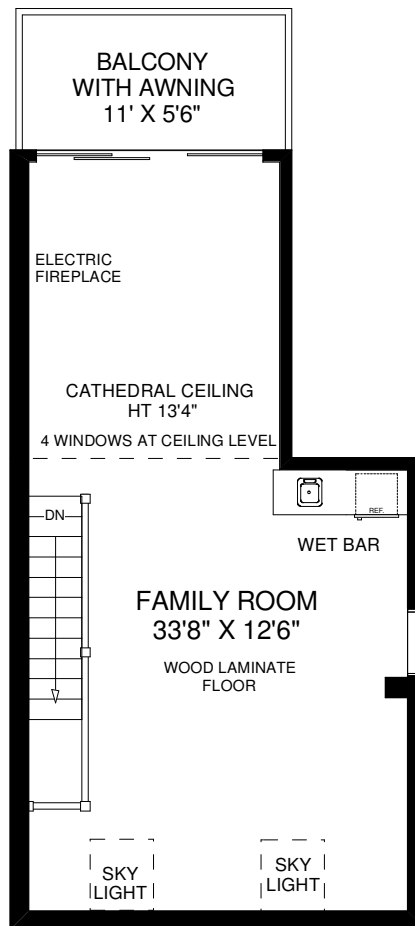

174 HAMILTON STREET

THE JULIE KINNEAR TEAM
Royal LePage Real Estate Services Ltd.,
Brokerage
(416) 762-8255

STONE PATIO
 WITH RETRACTABLE AWNING
 12' X 11'

MAIN FLOOR
 APPROXIMATELY 640 SQ FT

SECOND FLOOR
 APPROXIMATELY 640 SQ FT

THIRD FLOOR
 APPROXIMATELY 560 SQ FT

LOWER FLOOR
 APPROXIMATELY 640 SQ FT

Note: Measurements & Calculations are approximate. Provided as a guideline only.