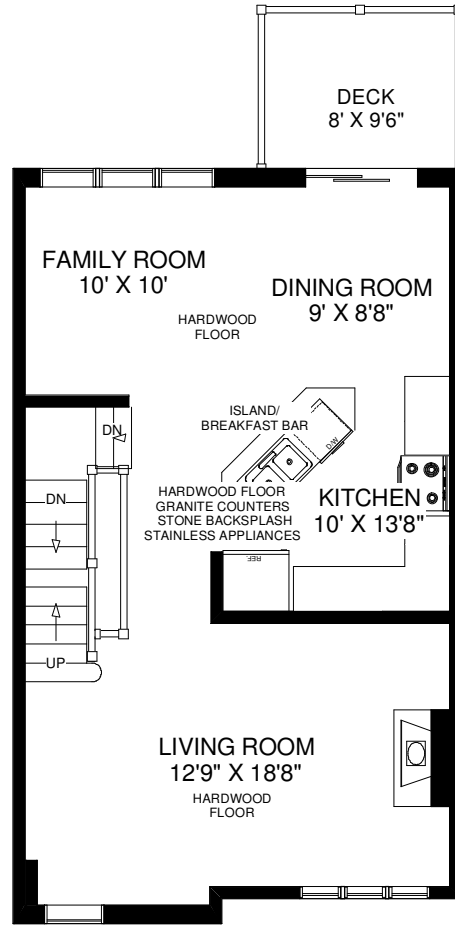

1991 OANA DRIVE

THE JULIE KINNEAR TEAM
 Sales Representatives
 Keller Williams Neighbourhood Realty
 (416) 236-1392

CEILING HT 8'
GROUND FLOOR
 APPROXIMATELY 375 SQ FT

CEILING HT 9'
MAIN FLOOR
 APPROXIMATELY 675 SQ FT

CEILING HT 8'
SECOND FLOOR
 APPROXIMATELY 675 SQ FT

CEILING HT 7'4"
LOWER FLOOR
 APPROXIMATELY 400 SQ FT

Note: Measurements & Calculations are approximate. Provided as a guideline only.