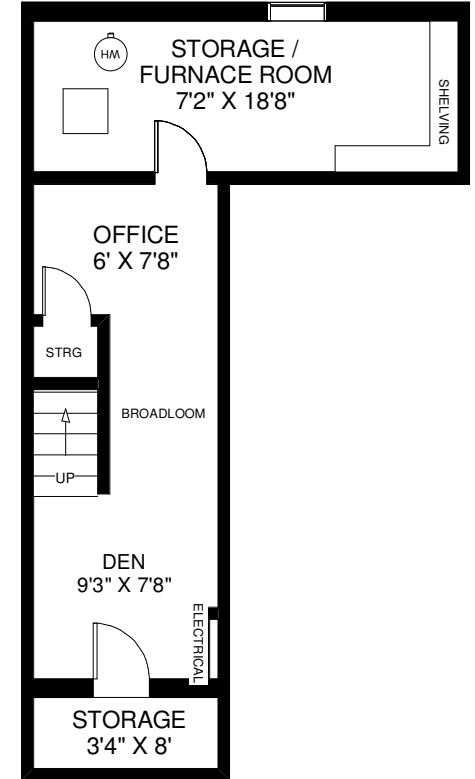

1991 OANA DRIVE

THE JULIE KINNEAR TEAM
 Sales Representatives
 Keller Williams Neighbourhood Realty
 (416) 236-1392

CEILING HT 8'
GROUND FLOOR
 APPROXIMATELY 375 SQ FT

CEILING HT 9'
MAIN FLOOR
 APPROXIMATELY 675 SQ FT

CEILING HT 8'
SECOND FLOOR
 APPROXIMATELY 675 SQ FT

CEILING HT 7'4"
LOWER FLOOR
 APPROXIMATELY 400 SQ FT

Note: Measurements & Calculations are approximate. Provided as a guideline only.