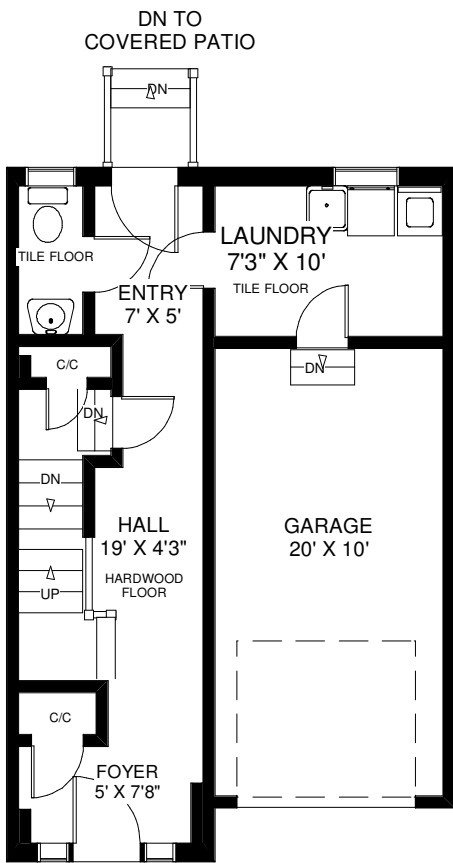

1991 OANA DRIVE

THE JULIE KINNEAR TEAM
 Sales Representatives
 Keller Williams Neighbourhood Realty
 (416) 236-1392

CEILING HT 8'
GROUND FLOOR
 APPROXIMATELY 375 SQ FT

CEILING HT 9'
MAIN FLOOR
 APPROXIMATELY 675 SQ FT

CEILING HT 8'
SECOND FLOOR
 APPROXIMATELY 675 SQ FT

CEILING HT 7'4"
LOWER FLOOR
 APPROXIMATELY 400 SQ FT

Note: Measurements & Calculations are approximate. Provided as a guideline only.