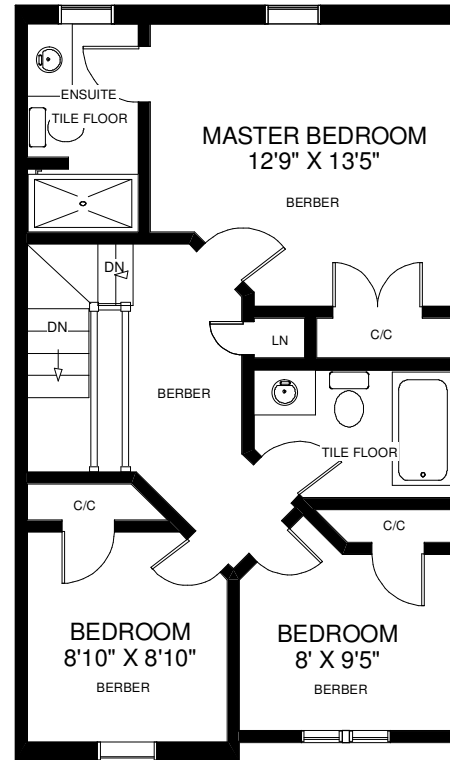

1991 OANA DRIVE

THE JULIE KINNEAR TEAM
 Sales Representatives
 Keller Williams Neighbourhood Realty
 (416) 236-1392

CEILING HT 8'
GROUND FLOOR
 APPROXIMATELY 375 SQ FT

CEILING HT 9'
MAIN FLOOR
 APPROXIMATELY 675 SQ FT

CEILING HT 8'
SECOND FLOOR
 APPROXIMATELY 675 SQ FT

CEILING HT 7'4"
LOWER FLOOR
 APPROXIMATELY 400 SQ FT

Note: Measurements & Calculations are approximate. Provided as a guideline only.