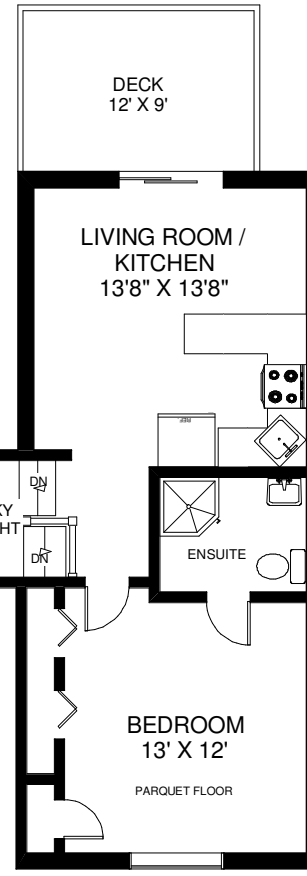

227 GRENADIER ROAD

THE JULIE KINNEAR TEAM
Sales Representatives
Keller Williams Neighbourhood Realty
(416) 236-1392

CEILING HT 7'10"
THIRD FLOOR
 APPROXIMATELY 580 SQ FT

CEILING HT 6'5"
LOWER FLOOR
 APPROXIMATELY 1,000 SQ FT

CEILING HT 8'9"
MAIN FLOOR
 APPROXIMATELY 1,000 SQ FT

CEILING HT 8'5"
SECOND FLOOR
 APPROXIMATELY 900 SQ FT

Note: Measurements & Calculations are approximate. Provided as a guideline only.