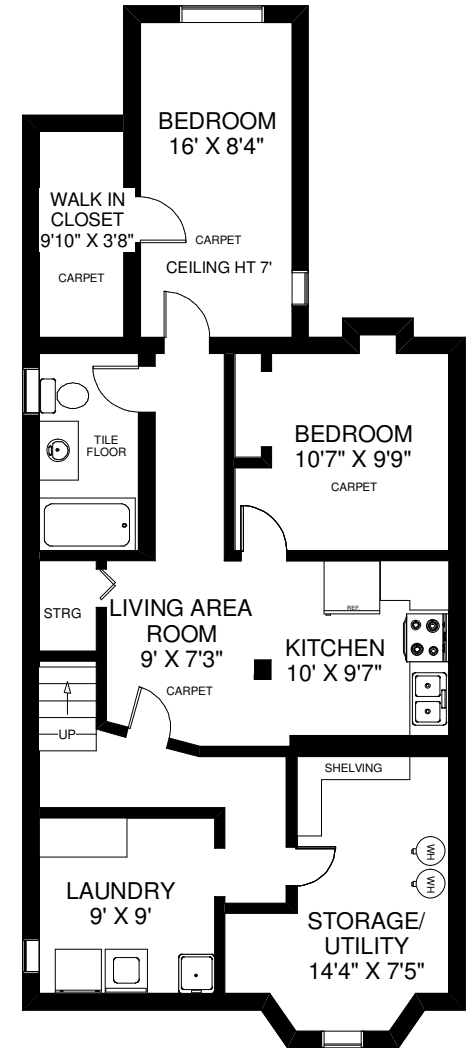

227 GRENADIER ROAD

THE JULIE KINNEAR TEAM
Sales Representatives
Keller Williams Neighbourhood Realty
(416) 236-1392

CEILING HT 7'10"
THIRD FLOOR
 APPROXIMATELY 580 SQ FT

CEILING HT 6'5"
LOWER FLOOR
 APPROXIMATELY 1,000 SQ FT

CEILING HT 8'9"
MAIN FLOOR
 APPROXIMATELY 1,000 SQ FT

CEILING HT 8'5"
SECOND FLOOR
 APPROXIMATELY 900 SQ FT

Note: Measurements & Calculations are approximate. Provided as a guideline only.