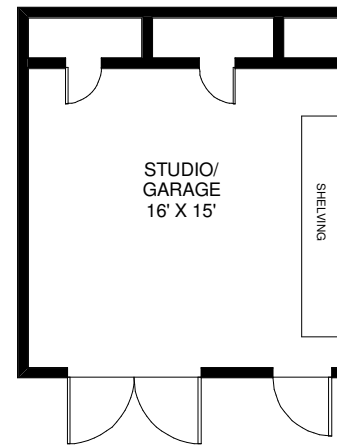

227 GRENADIER ROAD

THE JULIE KINNEAR TEAM
Sales Representatives
Keller Williams Neighbourhood Realty
(416) 236-1392

CEILING HT 7'10"
THIRD FLOOR
 APPROXIMATELY 580 SQ FT

CEILING HT 6'5"
LOWER FLOOR
 APPROXIMATELY 1,000 SQ FT

CEILING HT 8'9"
MAIN FLOOR
 APPROXIMATELY 1,000 SQ FT

CEILING HT 8'5"
SECOND FLOOR
 APPROXIMATELY 900 SQ FT

Note: Measurements & Calculations are approximate. Provided as a guideline only.