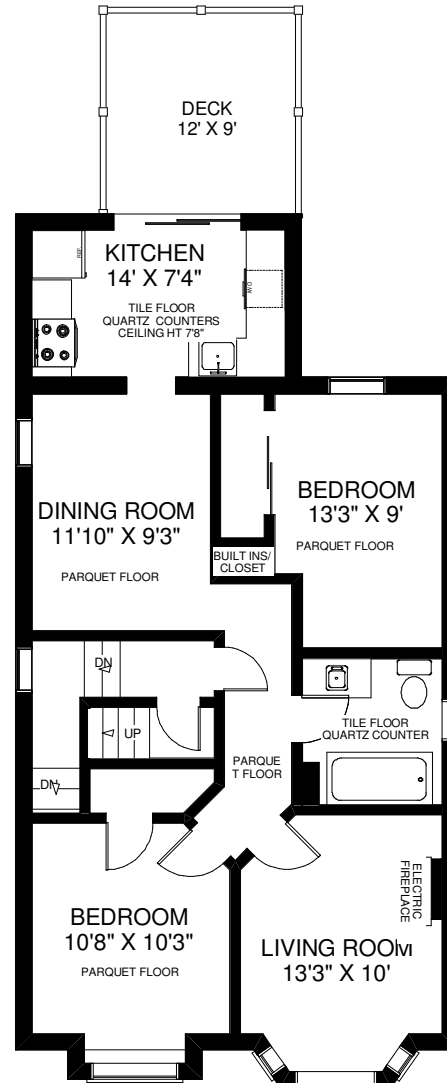

227 GRENADIER ROAD

THE JULIE KINNEAR TEAM
Sales Representatives
Keller Williams Neighbourhood Realty
(416) 236-1392

CEILING HT 7'10"
THIRD FLOOR
 APPROXIMATELY 580 SQ FT

CEILING HT 6'5"
LOWER FLOOR
 APPROXIMATELY 1,000 SQ FT

CEILING HT 8'9"
MAIN FLOOR
 APPROXIMATELY 1,000 SQ FT

CEILING HT 8'5"
SECOND FLOOR
 APPROXIMATELY 900 SQ FT

Note: Measurements & Calculations are approximate. Provided as a guideline only.