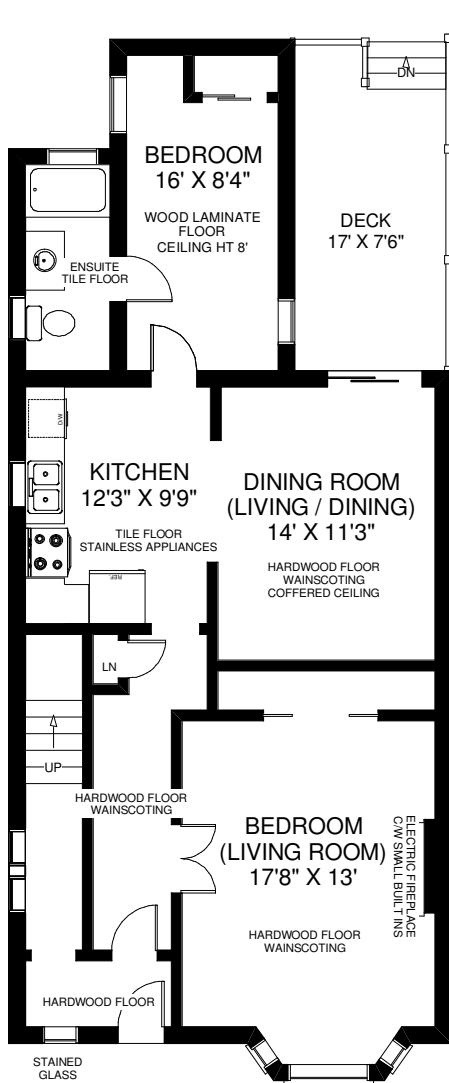

227 GRENADIER ROAD

THE JULIE KINNEAR TEAM
Sales Representatives
Keller Williams Neighbourhood Realty
(416) 236-1392

CEILING HT 7'10"
THIRD FLOOR
 APPROXIMATELY 580 SQ FT

CEILING HT 6'5"
LOWER FLOOR
 APPROXIMATELY 1,000 SQ FT

CEILING HT 8'9"
MAIN FLOOR
 APPROXIMATELY 1,000 SQ FT

CEILING HT 8'5"
SECOND FLOOR
 APPROXIMATELY 900 SQ FT

Note: Measurements & Calculations are approximate. Provided as a guideline only.