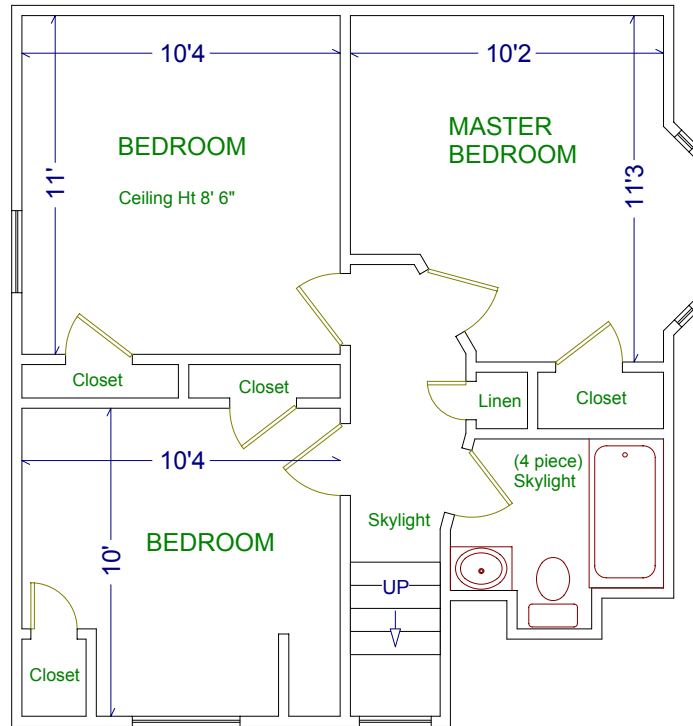

233 BENSON AVENUE

SECOND

MAIN

JULIE KINNEAR

Sales Representative

(416) 762-8255

Royal LePage Real Estate
Services Ltd., Brokerage

Please note: Measurements may not be 100% accurate. Floor plans are provided for convenience and are to be used as a guideline only.