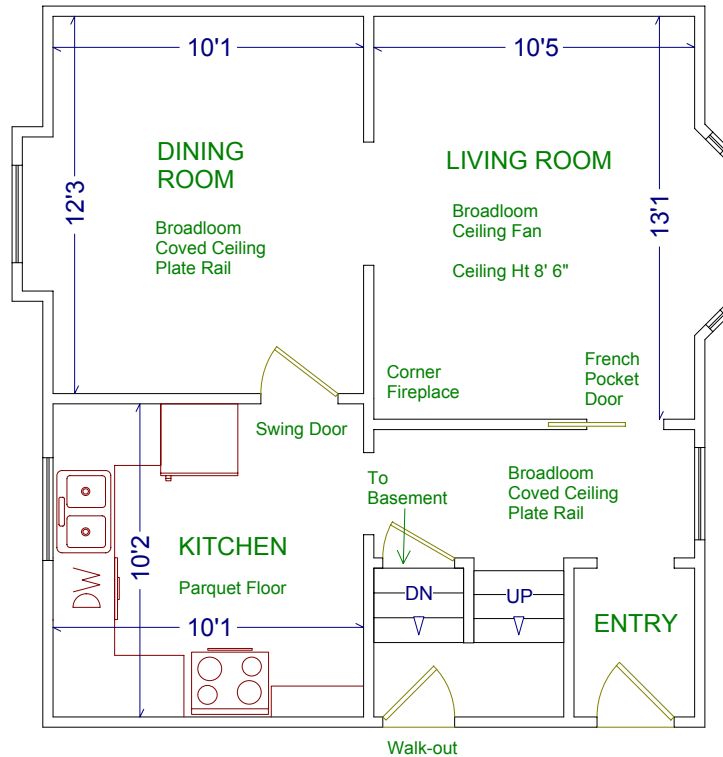

233 BENSON AVENUE

SECOND

MAIN

JULIE KINNEAR

Sales Representative

(416) 762-8255

Royal LePage Real Estate
Services Ltd., Brokerage

Please note: Measurements may not be 100% accurate. Floor plans are provided for convenience and are to be used as a guideline only.