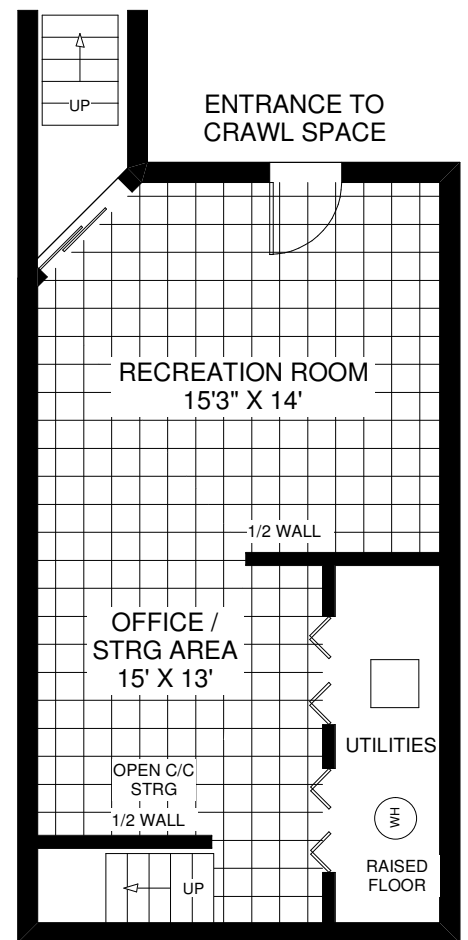

248 ONTARIO STREET

THE JULIE KINNEAR TEAM
Royal LePage Real Estate Services Ltd.,
Brokerage
(416) 762-8255

WALK-OUT TO
INTERLOCKING PATIO

MAIN FLOOR
APPROXIMATELY 889 SQ FT

SECOND FLOOR
APPROXIMATELY 829 SQ FT

WALK-UP TO
INTERLOCKING PATIO

LOWER FLOOR
APPROXIMATELY 589 SQ FT

Note: Measurements & Calculations are approximate. Provided as a guideline only.

FLOOR PLANS BY KIM DORNEY
647-989-6526