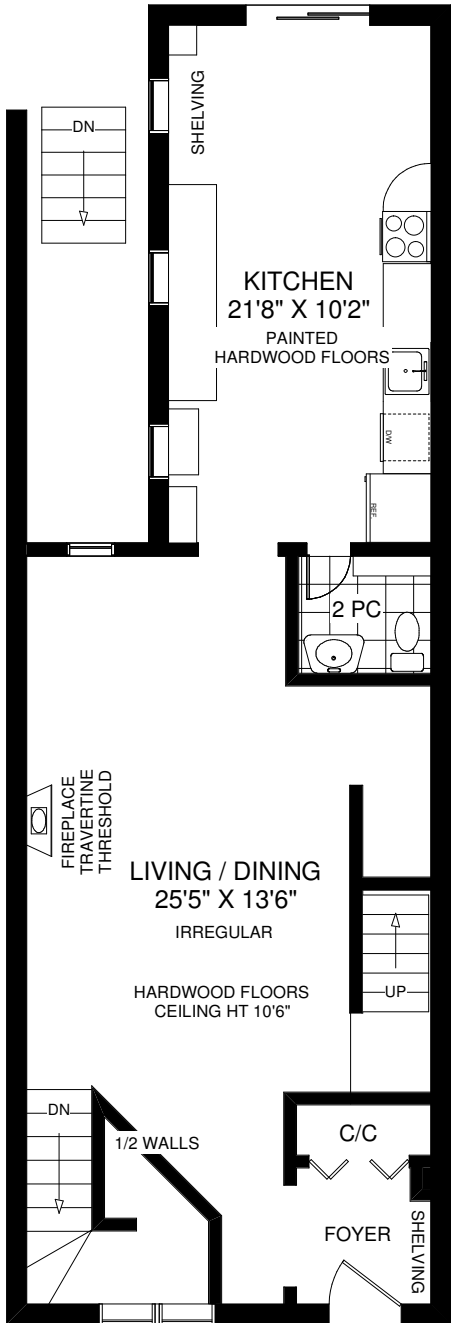

248 ONTARIO STREET

THE JULIE KINNEAR TEAM
Royal LePage Real Estate Services Ltd.,
Brokerage
(416) 762-8255

WALK-OUT TO
INTERLOCKING PATIO

MAIN FLOOR
APPROXIMATELY 889 SQ FT

SECOND FLOOR
APPROXIMATELY 829 SQ FT

WALK-UP TO
INTERLOCKING PATIO

LOWER FLOOR
APPROXIMATELY 589 SQ FT

Note: Measurements & Calculations are approximate. Provided as a guideline only.

FLOOR PLANS BY KIM DORNEY
647-989-6526