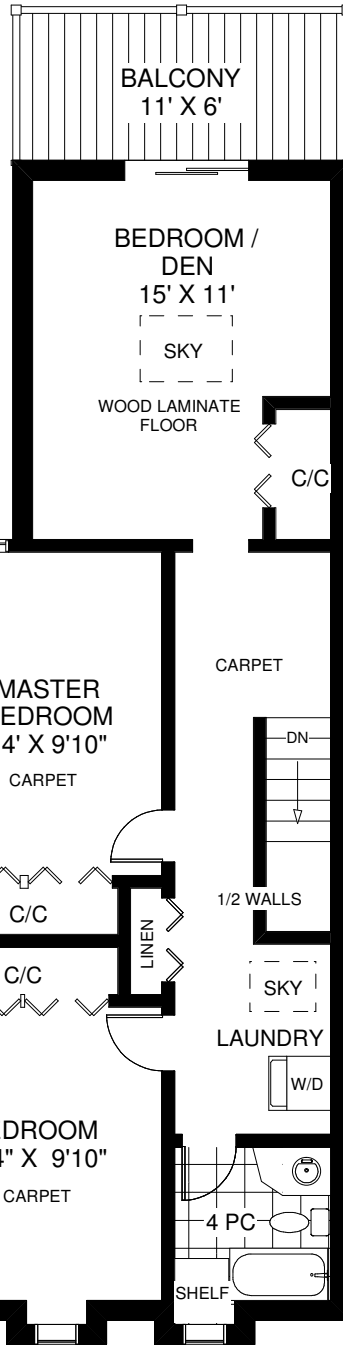

248 ONTARIO STREET

THE JULIE KINNEAR TEAM
Royal LePage Real Estate Services Ltd.,
Brokerage
(416) 762-8255

WALK-OUT TO
INTERLOCKING PATIO

MAIN FLOOR
APPROXIMATELY 889 SQ FT

SECOND FLOOR
APPROXIMATELY 829 SQ FT

WALK-UP TO
INTERLOCKING PATIO

LOWER FLOOR
APPROXIMATELY 589 SQ FT

Note: Measurements & Calculations are approximate. Provided as a guideline only.

FLOOR PLANS BY KIM DORNEY
647-989-6526