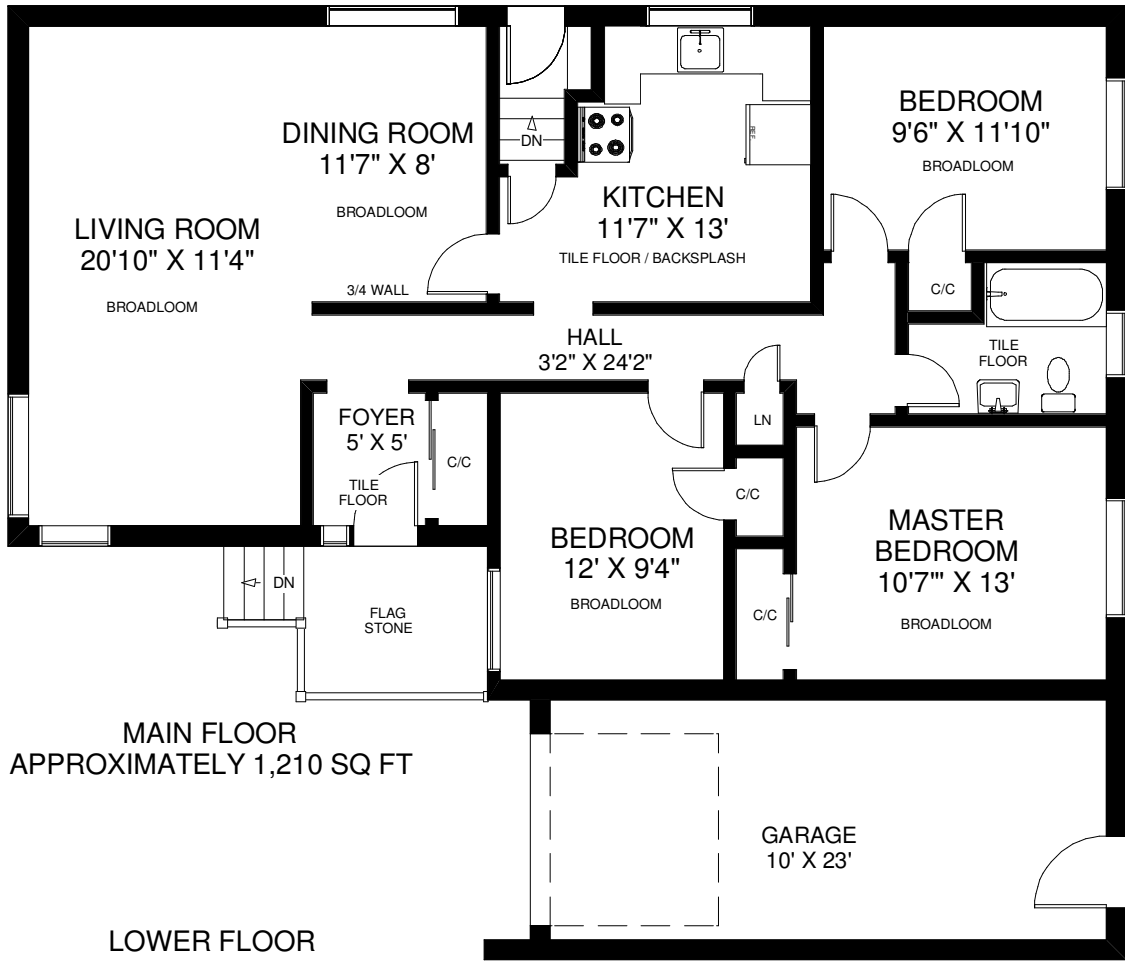

249 RENFORTH DRIVE

THE JULIE KINNEAR TEAM
Sales Representatives
Keller Williams Neighbourhood Realty
(416) 236-1392

Note: Measurements & Calculations are approximate. Provided as a guideline only.