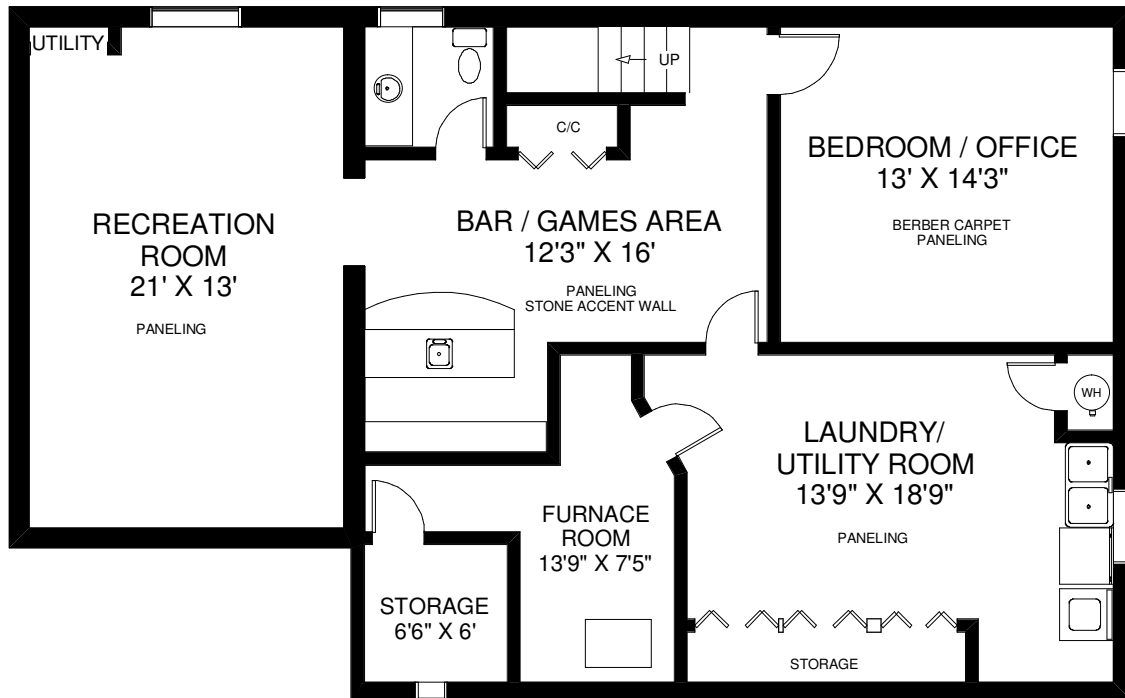

249 RENFORTH DRIVE

THE JULIE KINNEAR TEAM
Sales Representatives
Keller Williams Neighbourhood Realty
(416) 236-1392

Note: Measurements & Calculations are approximate. Provided as a guideline only.